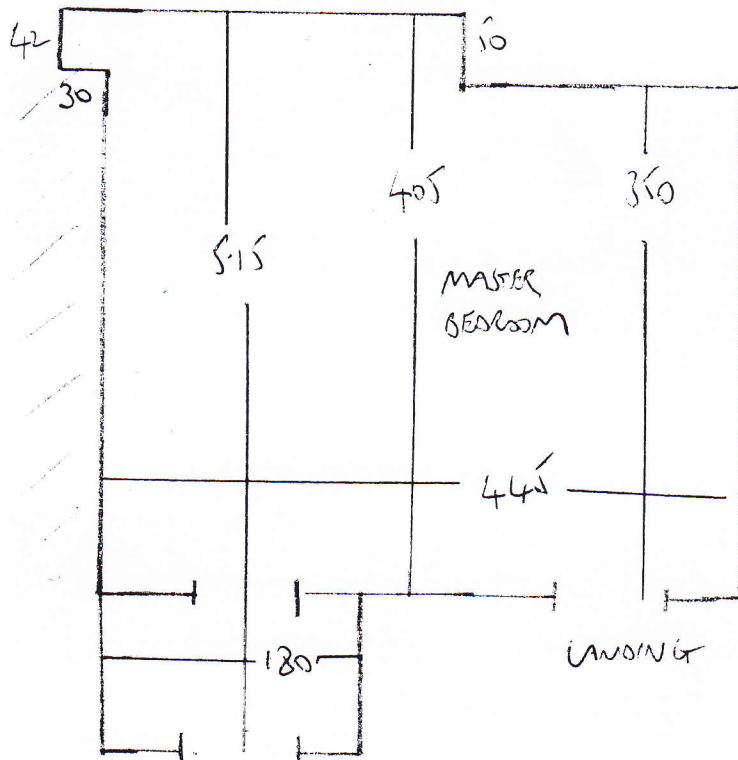

F2A104  
LIEW  
31 BAYHEAD  
WB 855

1 of 2

SSNA  
COLUMBIAN 130

F24104

LIEW

31 BEAN ROAD

WB 855

2 2

3 1/2 cm HIGH

SWING DOOR TIGHT