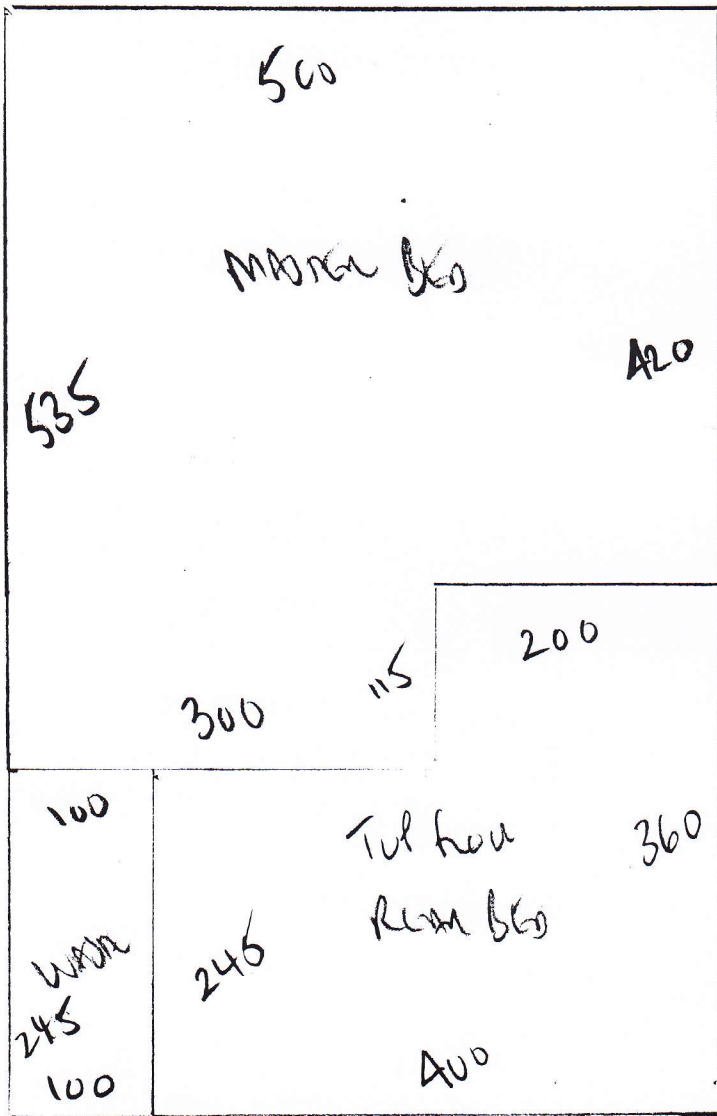

F2A104  
LIEW  
31 BAYHEAD  
WB 855

1 of 2

SSNA  
COLUMBIAN 130

F24104

LIEW

31 BEAN ROAD

WB 855

2 2

3 1/2 cm HIGH

SWING DOOR TIGHT