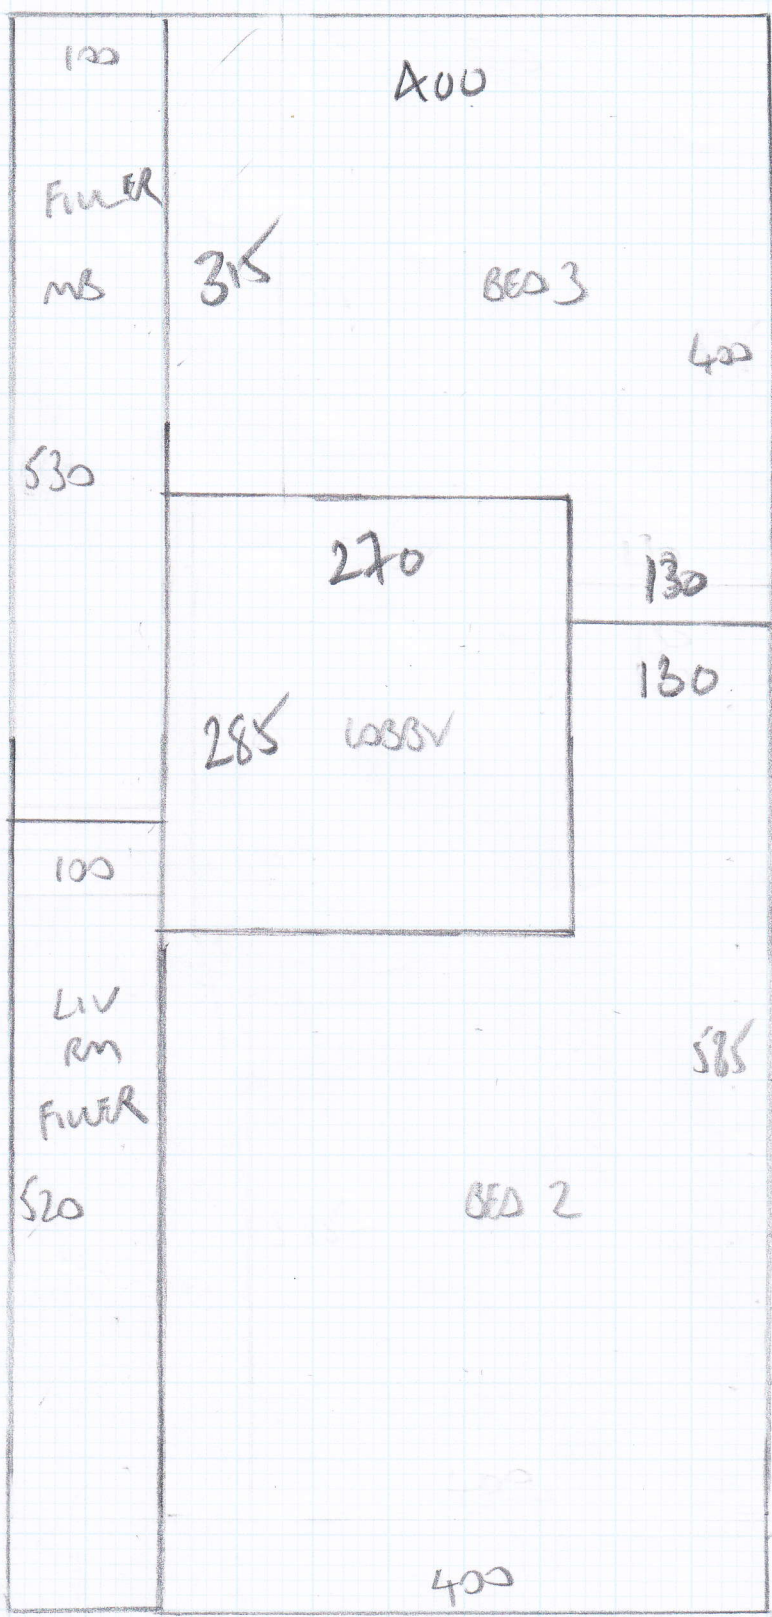

## ROLL BREAKDOWN

---

Job No: F24105  
Customer Name: Full House  
Carpet: Colorado (Boucle Neutrals)  
Colour: 2203 (Chiswick Oatmeal-Level)

**Roll 1** **25.00m x 5.00m**

Plan 1 10.50m x 5.00m  
Living Room 8.20m x 5.00m  
First Floor Bed 1 5.35m x 5.00m

=====  
**Total** **24.05m x 5.00m**  
=====

**(Separate Cut length)**

Landing 1.50m x 5.00m

Many Thanks

Colin

Job No: F2A105

Name: Full House

Address:

Tel:

Sheet: 1 of 3

Colorado 2203

- Living Room 1050 x 500 ✓
- Liv Room 820 x 500 ✓
- Landing 150 x 500
- Master Bed 535 x 500
- 25.55 x 500

1050  
x 5m

WHOLE FLOOR  
 8.20 LIVING  
 1.50 LANDING  
 5.35 MASTER BED  
10.50  
 25.55m x 500m  
 = 127.75m<sup>2</sup>

Job No: F2A105  
Name: FULL HOUSE  
Address: FLAT 14 - SE-40  
BEAUFORT GARDENS SW3 1PW  
Tel:  
Sheet: 2 of 3

Job No: F2A105  
Name: FULL HOUSE  
Address: PWT 14  
39-40 BEAUFORT HOUSE SW3  
Tel:  
Sheet: 3 of 3