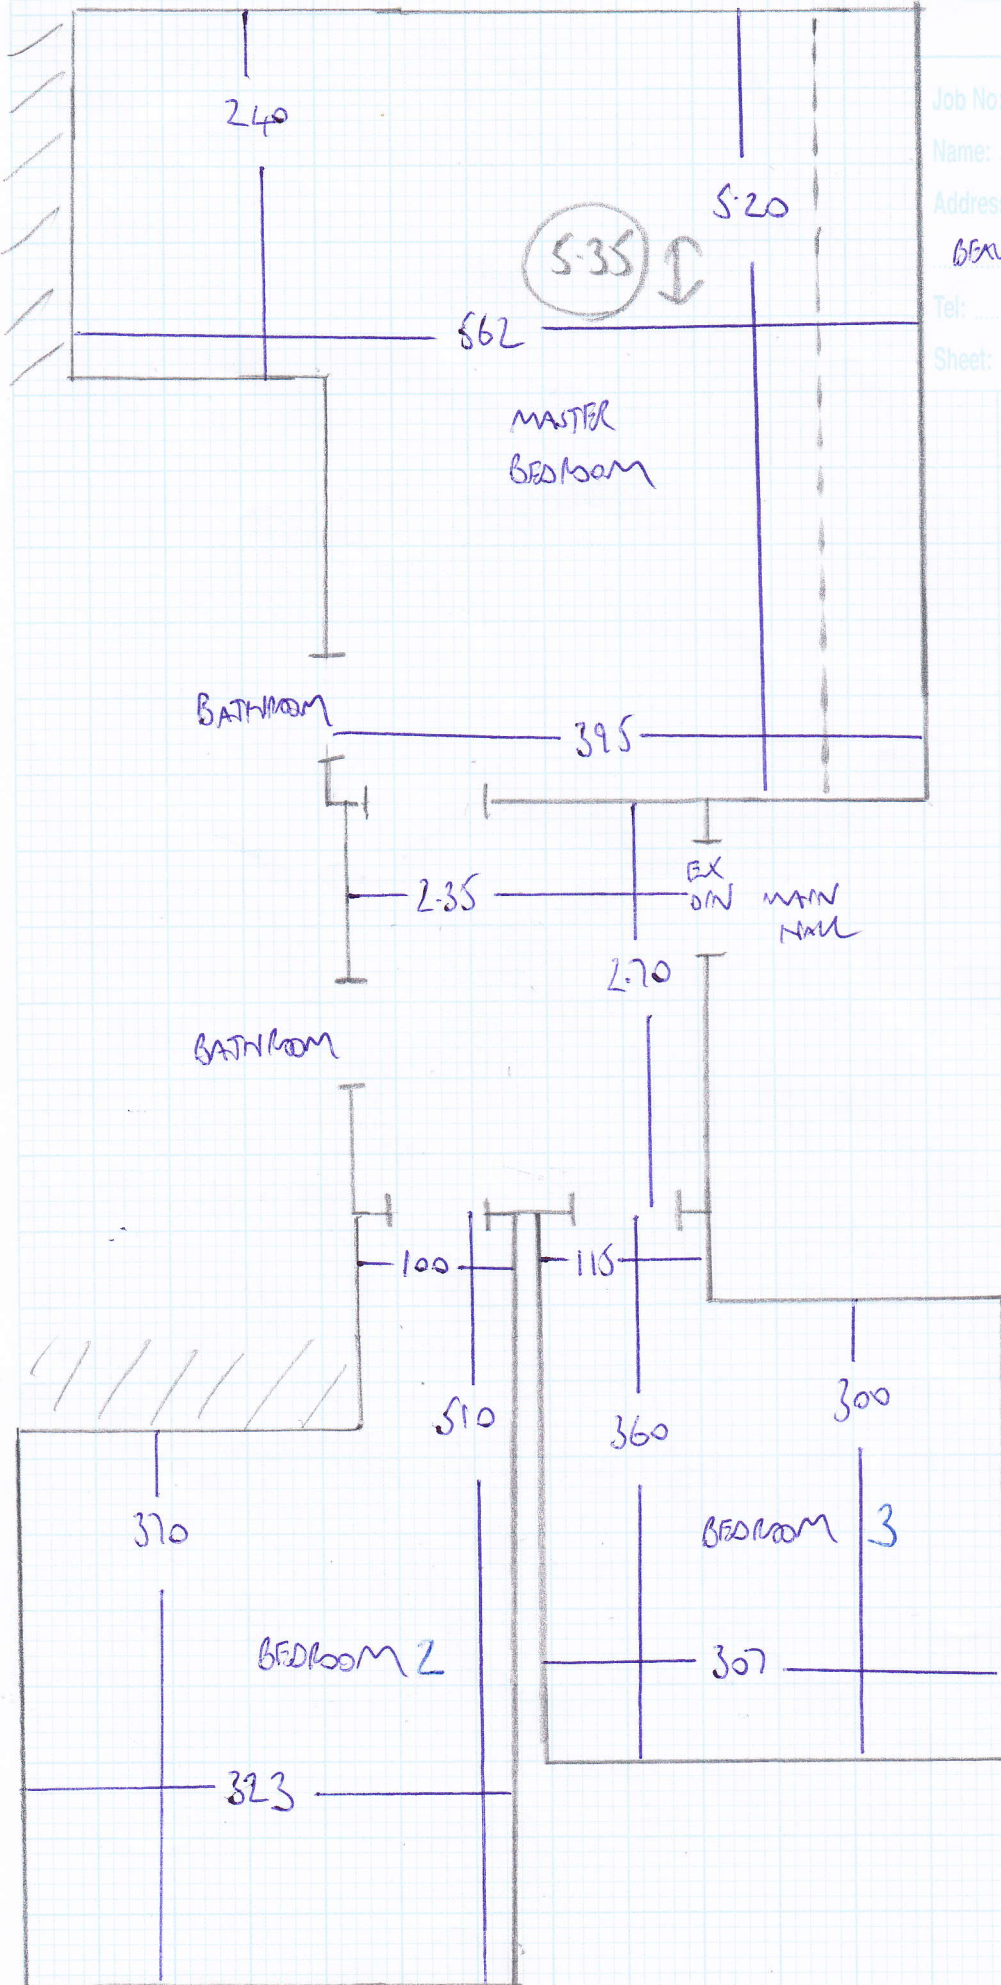

## ROLL BREAKDOWN

---

Job No: F24105  
Customer Name: Full House  
Carpet: Colorado (Boucle Neutrals)  
Colour: 2203 (Chiswick Oatmeal-Level)

**Roll 1** **25.00m x 5.00m**

Plan 1 10.50m x 5.00m  
Living Room 8.20m x 5.00m  
First Floor Bed 1 5.35m x 5.00m

=====  
**Total** **24.05m x 5.00m**  
=====

**(Separate Cut length)**

Landing 1.50m x 5.00m

Many Thanks

Colin

Job No: F2A105

Name: Full House

Address:

Tel:

Sheet: 1 of 3

Colorado 2203

- Living Room 1050 x 500 ✓
- Liv Room 820 x 500 ✓
- Landing 150 x 500
- Master Bed 535 x 500
- 25.55 x 500

1050  
x 5m

WHOLE FLOOR  
 8.20 LIVING  
 1.50 LANDING  
 5.35 MASTER BED  
10.50  
 25.55m x 500m  
 = 127.75m<sup>2</sup>

Job No: F2A105  
Name: FULL HOUSE  
Address: FLAT 14 - SE-40  
BEAUFORT GARDENS SW3 1PW  
Tel:  
Sheet: 2 of 3

Job No: F2A105  
Name: FULL HOUSE  
Address: PWT 14  
39-40 BEAUFORT HOUSE SW3  
Tel:  
Sheet: 3 of 3