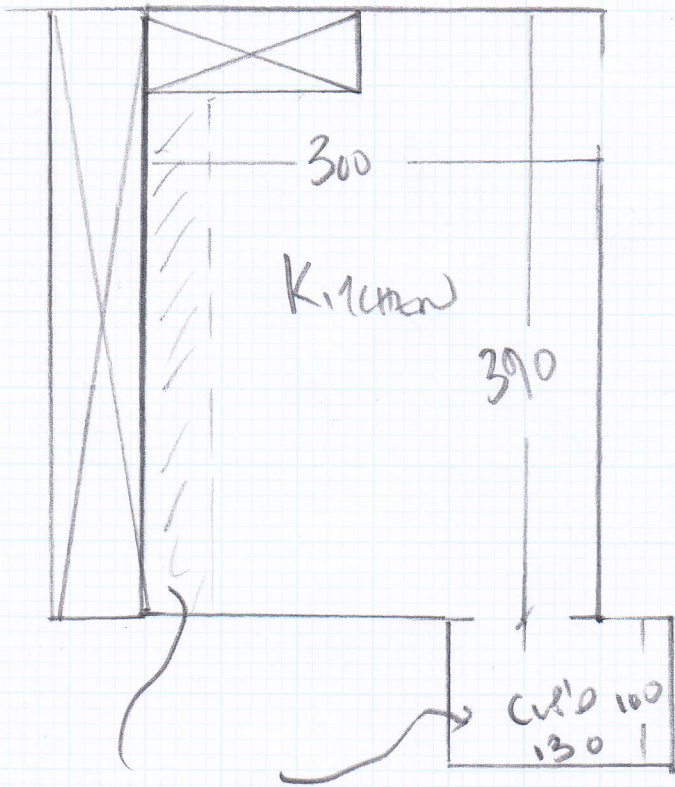

Job No: F2A106
Name: SILVANO
Address: Flat 4
120 DRURY LANE
Tel: WC2B 5S7
Sheet: 1 of 1

Module 3690
4 Boxes OCEAN SLATE
+ 4mm Strapping Colour 352
4 PALS

Solid floor Section
40cm x 340cm + Coloured Solid floor