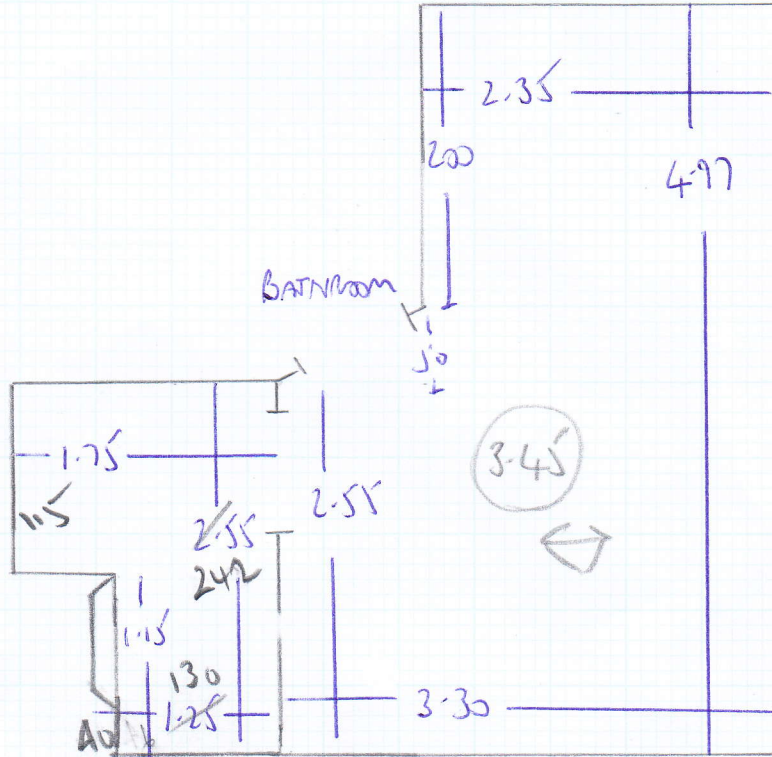

Job No: F24107
 Name: FRISO RICH S
 Address: 07 PAUL MANSION
 COUTHILL LANE
 Tel: SWB SEA
 Sheet: 1 of 3

H S L
 SSNA
 MKU 130
 Plan 765 x 500
 3825m²
 3 BEDS
 LULWATH
 Corner LW20
 Tul BED 345 x 500
 1 BED 320 x 500
 BED 310 x 500
 975 x 500
 4875m²

Job No: F24107
 Name: FRIEDERICHS
 Address: FLAT 9 PARK MANIONS
 COVENTRIAL LANE SW6 5EQ
 Tel:
 Sheet: 2 of 3

TOP FLOOR

- 6 STRIPS 84
- 1w 97 x 66
- 2w 112 x 77
- 3w 77 x 69
- 2 STRIPS 79
- 4w 90 x 66
- 5w 115 x 72
- 6w 82 x 74