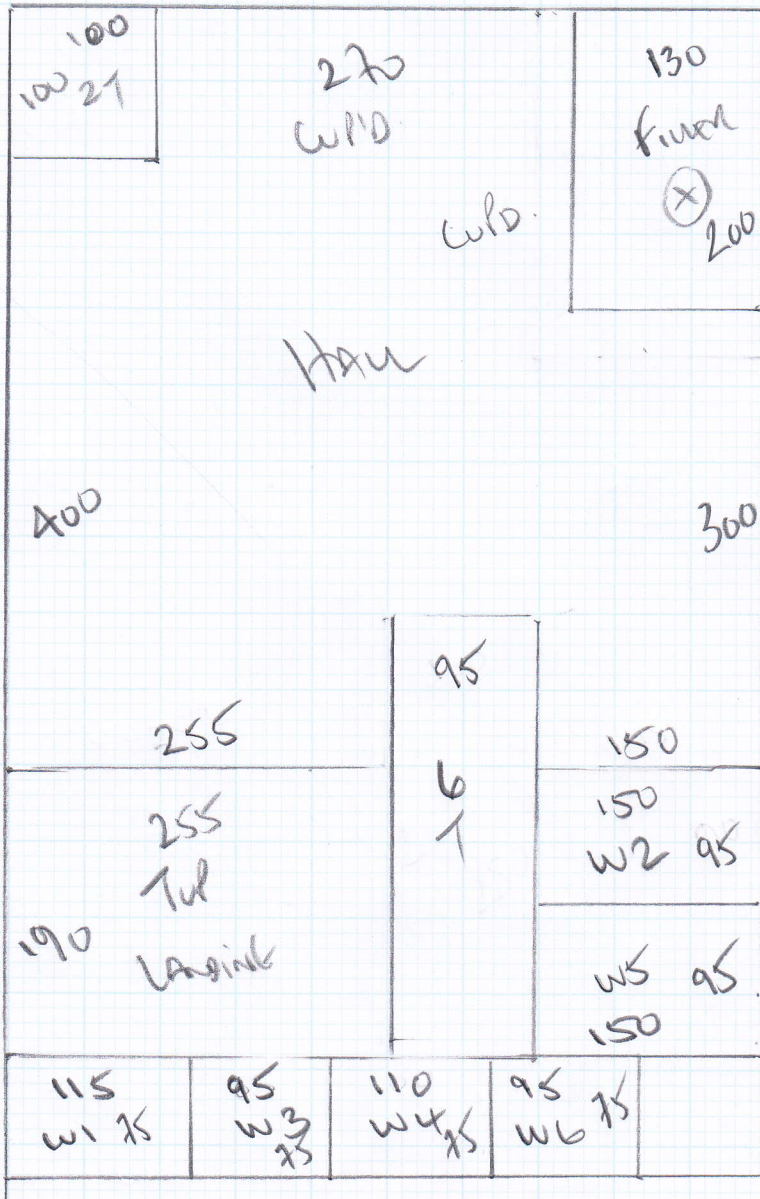

Job No: F24107
 Name: FRISO RICH S
 Address: 07 PAUL MANSION
 COUTHILL LANE
 Tel: SWB SEA
 Sheet: 1 of 3

H S L
 SSNA
 MKU 130
 Plan 765 x 500
 3825m²
 3 BEDS
 LULWATH
 Corner LW20
 Tul BED 345 x 500
 1 BED 320 x 500
 BED 310 x 500
 975 x 500
 4875m²

Job No: F24107
 Name: FRIEDERICHS
 Address: FLAT 9 PARK MANIONS
 COVENTRIAL LANE SW6 5EQ
 Tel:
 Sheet: 2 of 3

TOP FLOOR

- 6 STRIPS 84
- 1w 97 x 66
- 2w 112 x 77
- 3w 77 x 69
- 2 STRIPS 79
- 4w 90 x 66
- 5w 115 x 72
- 6w 82 x 74