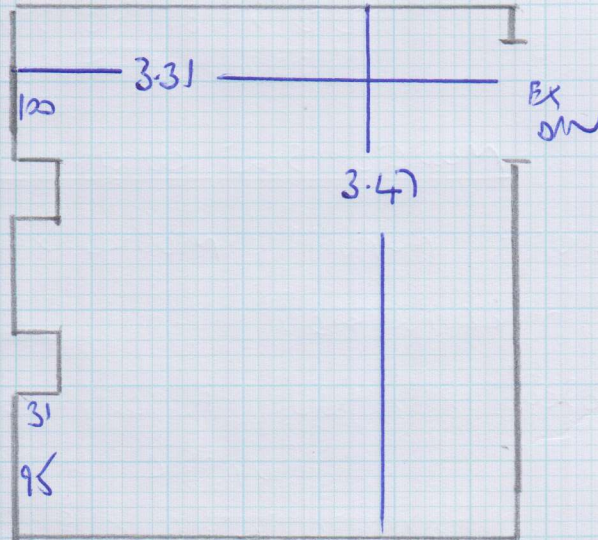

Job No: F24115

Name: STEEL

Address: 65 EPIRUS ROAD

Tel:

Sheet: 1 of 1

FIRST FLOOR MIDDLE BEDROOM

Colorado
2205
Puritan Silver

345 x 400