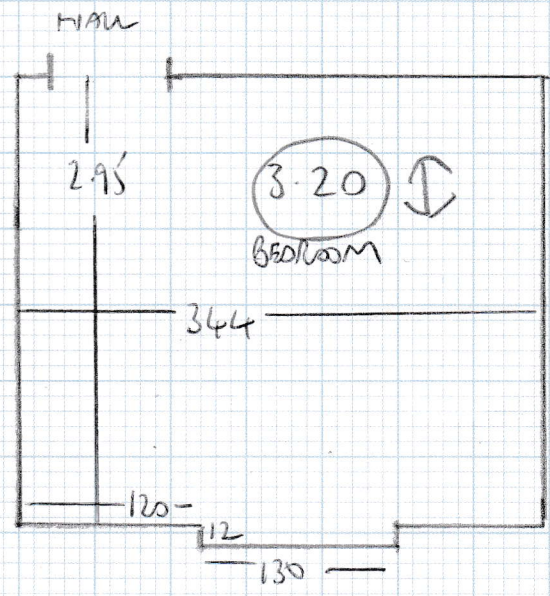

Job No: F24128  
Name: FOX DAVIES GAUGHAN  
Address: 14 FINBAROVAN RD  
SW10 9EQ  
Tel:  
Sheet: 1 of 3

LULWORTH LW28  
(MONTRELY SAND)

- 11-35 - C/P
- 3-80 - TOP FWT BED
- 2-15 - } FIF FWT BEDS
- 3-20 - }

$20.50M \times 4.00M = 82M^2$

NIKI - 637469

505

11-35

Job No: F24128  
 Name: FOX DAVIES GYMNASIUM  
 Address: 14 FINBOLLOUGH ROAD  
 SW10 9EQ  
 Tel: \_\_\_\_\_  
 Sheet: 2 of 3

TOP FLOOR

2nd Phase

FIRST FLOOR