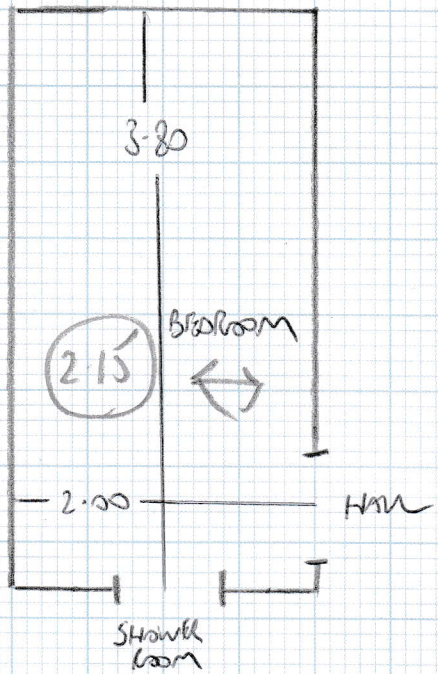

Job No: F24128  
Name: FOX DAVIES GAUGHAN  
Address: 14 FINBAROVAN RD  
SW10 9EQ  
Tel:  
Sheet: 1 of 3

LULWORTH LW28  
(MONTRELY SAND)

- 11-35 - C/P
- 3-80 - TOP FWT BED
- 2-15 - } FIF FWT BEDS
- 3-20 - }

$20.50M \times 4.00M = 82M^2$

NIKI - 637469

505

11-35

Job No: F24128  
 Name: FOX DAVIES GYMNASIUM  
 Address: 14 FINBOLLOUGH ROAD  
 SW10 9EQ  
 Tel: \_\_\_\_\_  
 Sheet: 2 of 3

TOP FLOOR

2nd Phase

FIRST FLOOR