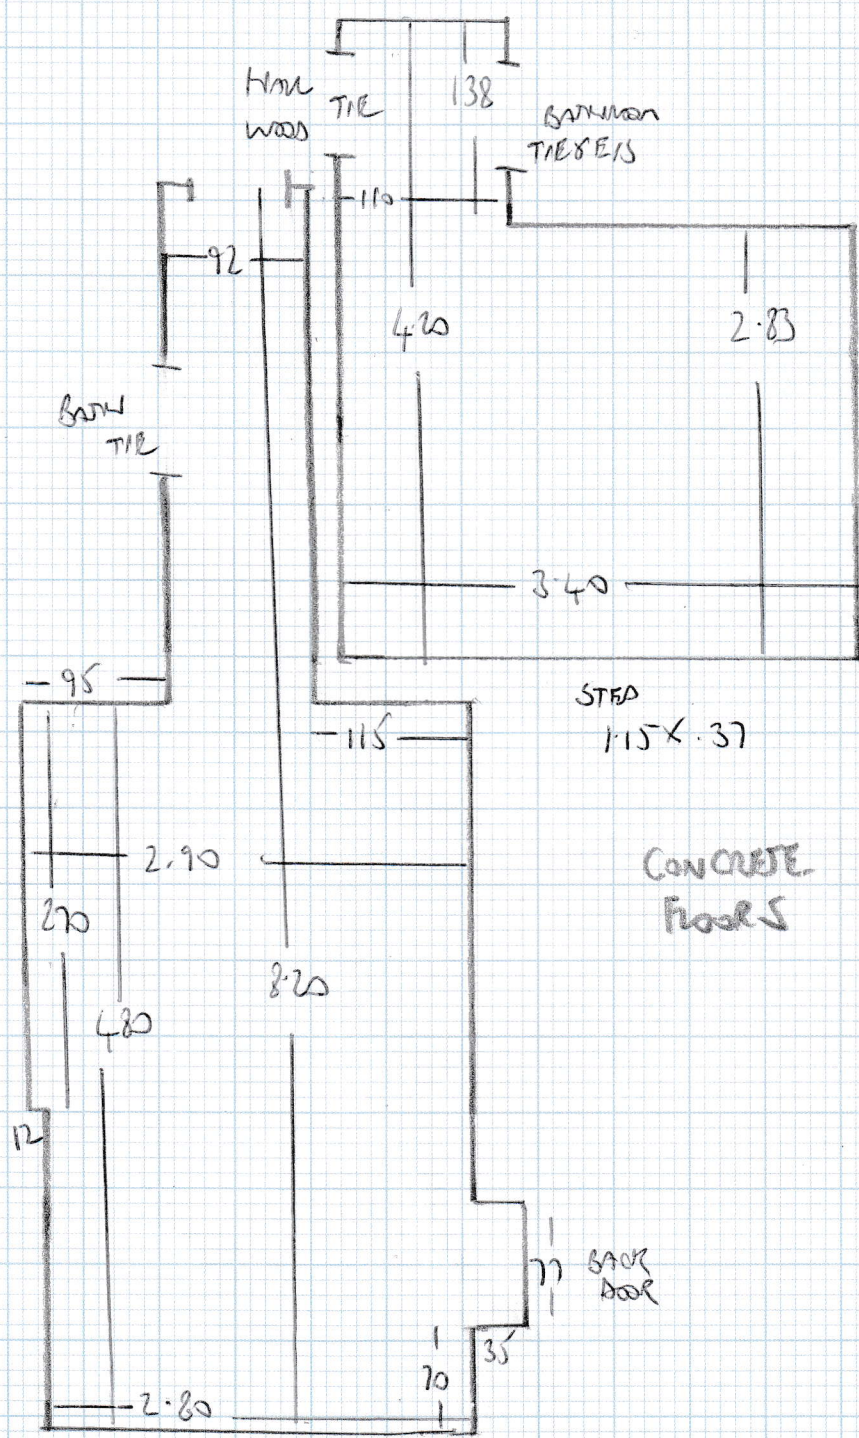

Job No: F24128  
Name: FOX DAVIES GAUGHAN  
Address: 14 FINBAROVAN RD  
SW10 9EQ  
Tel:  
Sheet: 1 of 3

LULWORTH LW28  
(MONTRELY SAND)

- 11-35 - C/P
- 3-80 - TOP FWT BED
- 2-15 - } FIF FWT BEDS
- 3-20 - }

$20.50M \times 4.00M = 82M^2$

NIKI - 637469

505

11-35

Job No: F24128  
 Name: FOX DAVIES GYMNASIUM  
 Address: 14 FINBOLLOUGH ROAD  
 SW10 9EQ  
 Tel: \_\_\_\_\_  
 Sheet: 2 of 3

TOP FLOOR

2nd Phase

FIRST FLOOR

Job No: F24128  
 Name: FOX DAVIES GARAGE  
 Address: 14 FIMBOROUGH ROAD  
 SW10 9EQ  
 Tel: \_\_\_\_\_  
 Sheet: 3 of 3

BASEMENT FLOOR

CONCRETE FLOORS