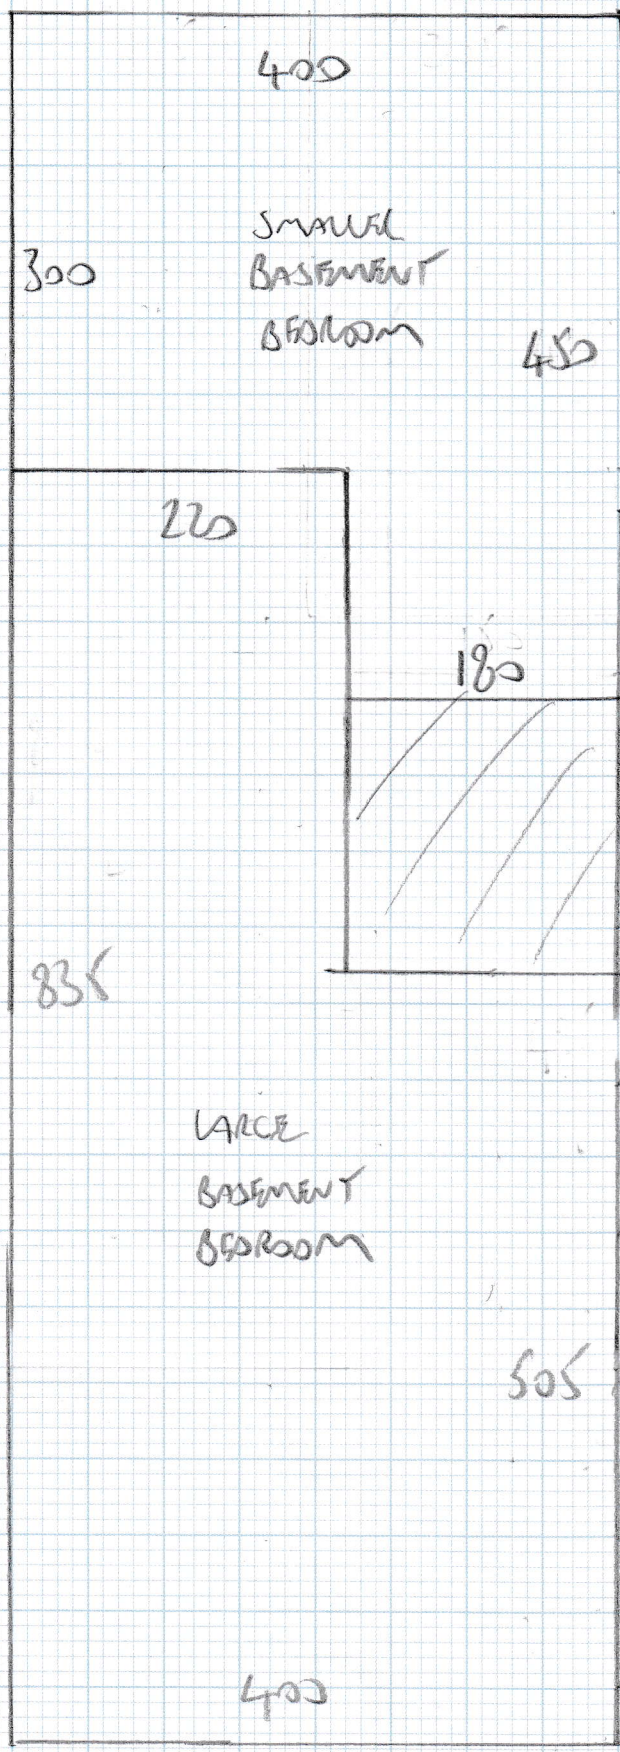

Job No: F24128  
Name: FOX DAVIES GAUGHAN  
Address: 14 FINBAROVAN RD  
SW10 9EQ  
Tel:  
Sheet: 1 of 3

LULWORTH LW28  
(MONTRELY SAND)

- 11-35 - C/P
- 3-80 - TOP FWT BED
- 2-15 - } FIF FWT BEDS
- 3-20 - }

$20.50M \times 4.00M = 82M^2$

NIKI - 637469

505

11-35

Job No: F24128  
 Name: FOX DAVIES GYMNASIUM  
 Address: 14 FINBOLLOUGH ROAD  
 SW10 9EQ  
 Tel: \_\_\_\_\_  
 Sheet: 2 of 3

TOP FLOOR

2nd Phase

FIRST FLOOR

Job No: F24128  
 Name: FOX DAVIES GARAGE  
 Address: 14 FIMBOROUGH ROAD  
 SW10 9EQ  
 Tel: \_\_\_\_\_  
 Sheet: 3 of 3

BASEMENT FLOOR

CONCRETE FLOORS