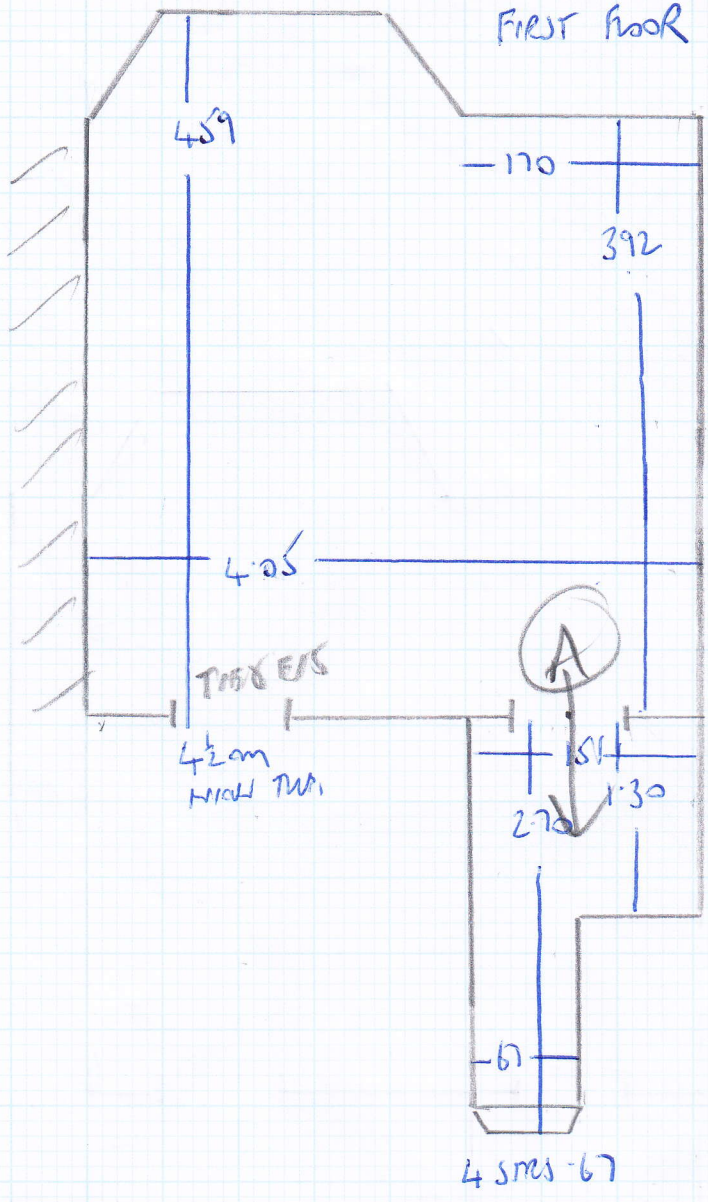

Job No: F2A133
 Name: HUDSON
 Address: 22 ASHINGTON RD
 SW 6 3 Q J
 Tel:
 Sheet: 1 of 4

Allyby 50'
Couch ALSO 10.1

Curtain 1
1240 x 50cm

62m²

Job No: f2A133
 Name: HUDSON
 Address: 22 ASHTON RD
 SW6 3QJ
 Tel:
 Sheet: 2 of 4

All up 'SU'
 Carpet also 10m

cut ran 2
 570 x 400m

22.80m²

Job No: F2A133
 Name: HUDSON
 Address: 22 ASHINGTON ROAD
 SW6 3QJ
 Tel:
 Sheet: 3 of 4

TOP FLOOR

FROM SM CUT PLAN
 1240 x 500m

FIRST FLOOR

Job No: F24133
 Name: Hudson
 Address: 22 ASHWIN AVON ROAD
 SW6 3QJ
 Tel:
 Sheet: A of 4

15mm PVC
 TO BE LAY

Blind Taping
 Colour to confirm?

G/F
 ON 15 STAIR
 10 STRS 67
 RISE 67 x 13 } .55
 RUNNER