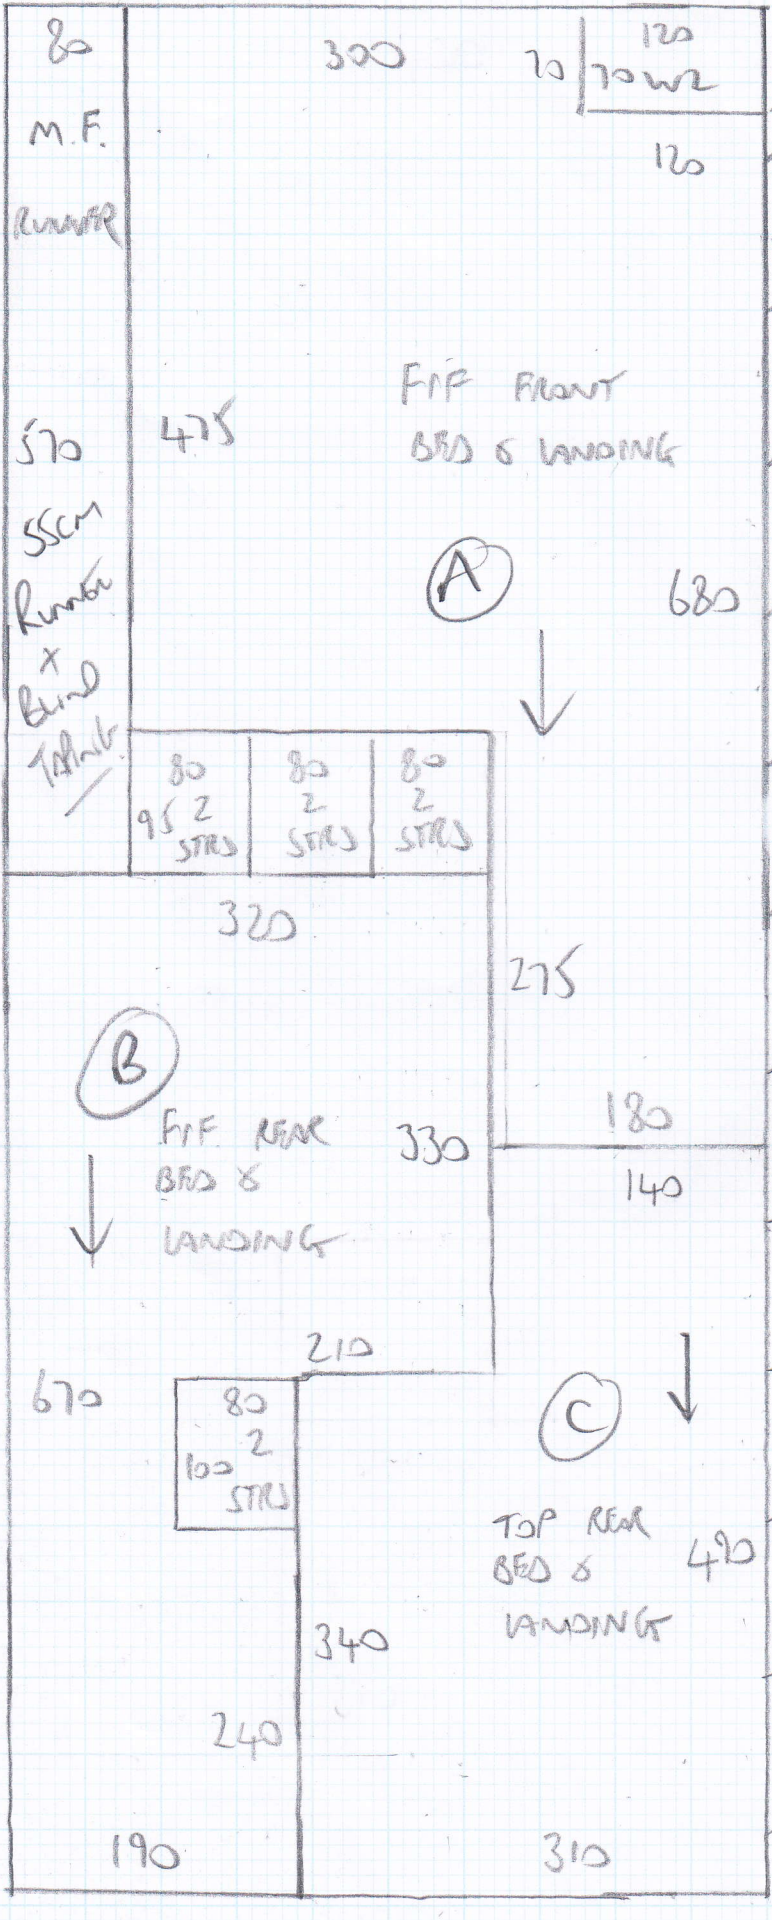

Job No: F2A133
 Name: HUDSON
 Address: 22 ASHINGTON RD
 SW 6 3 Q J
 Tel:
 Sheet: 1 of 4

Allyby 50'
Couch ALSO 10.1

Curtain 1
1240 x 50cm

62m²

Job No: f2A133
 Name: HUDSON
 Address: 22 ASHTON RD
 SW6 3QJ
 Tel:
 Sheet: 2 of 4

All up 'SU'
 Carpet also 10m

cut ran 2
 570 x 400m

22.80m²

Job No: F2A133
 Name: HUDSON
 Address: 22 ASHINGTON ROAD
 SW6 3QJ
 Tel:
 Sheet: 3 of 4

TOP FLOOR

FROM SM CUT PLAN
 1240 x 500m

FIRST FLOOR

Job No: F24133
 Name: Hudson
 Address: 22 ASHWIN AVON ROAD
 SW6 3QJ
 Tel:
 Sheet: A of 4

15mm PVC
 TO BE LAY

Blind Taping
 Colour to confirm?

G/F
 ON 15 STAIR
 10 STRS 67
 RISE 67 x 13 } .55
 RUNNER