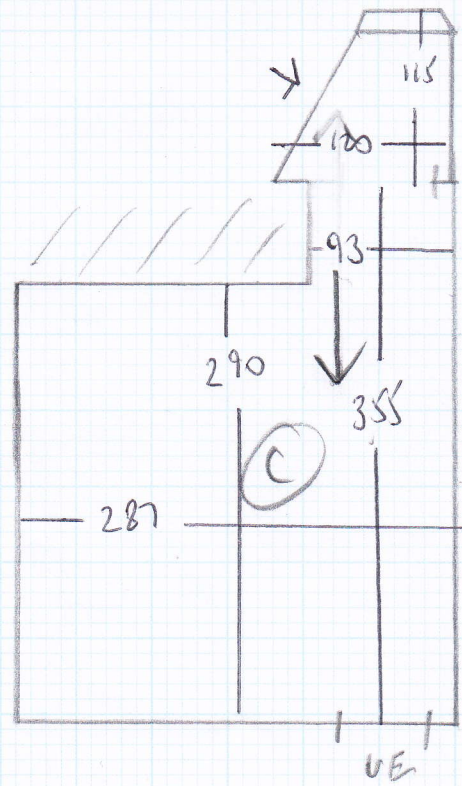

Job No: F2A133
 Name: HUDSON
 Address: 22 ASHINGTON RD
 SW 6 3 Q J
 Tel:
 Sheet: 1 of 4

Allyby 50'
Couch ALSO 10.1

Curtain 1
1240 x 50cm

62m²

Job No: f2A133
 Name: HUDSON
 Address: 22 ASHTON RD
 SW6 3QJ
 Tel:
 Sheet: 2 of 4

All up 'SU'
 Carpet also 10m

cut ran 2
 570 x 400m

22.80m²

Job No: F2A133
 Name: HUDSON
 Address: 22 ASHINGTON ROAD
 SW6 3QJ
 Tel:
 Sheet: 3 of 4

TOP FLOOR

FROM SM CUT PLAN
 1240 x 500m

FIRST FLOOR

Job No: F24133
 Name: Hudson
 Address: 22 ASHWIN AVON ROAD
 SW6 3QJ
 Tel:
 Sheet: A of 4

15mm PVC
 TO BE LAY

Blind Taping
 Colour to confirm?

G/F
 ON 15 STAIR
 10 STRS 67
 RISE 67 x 13 } .55
 RUNNER