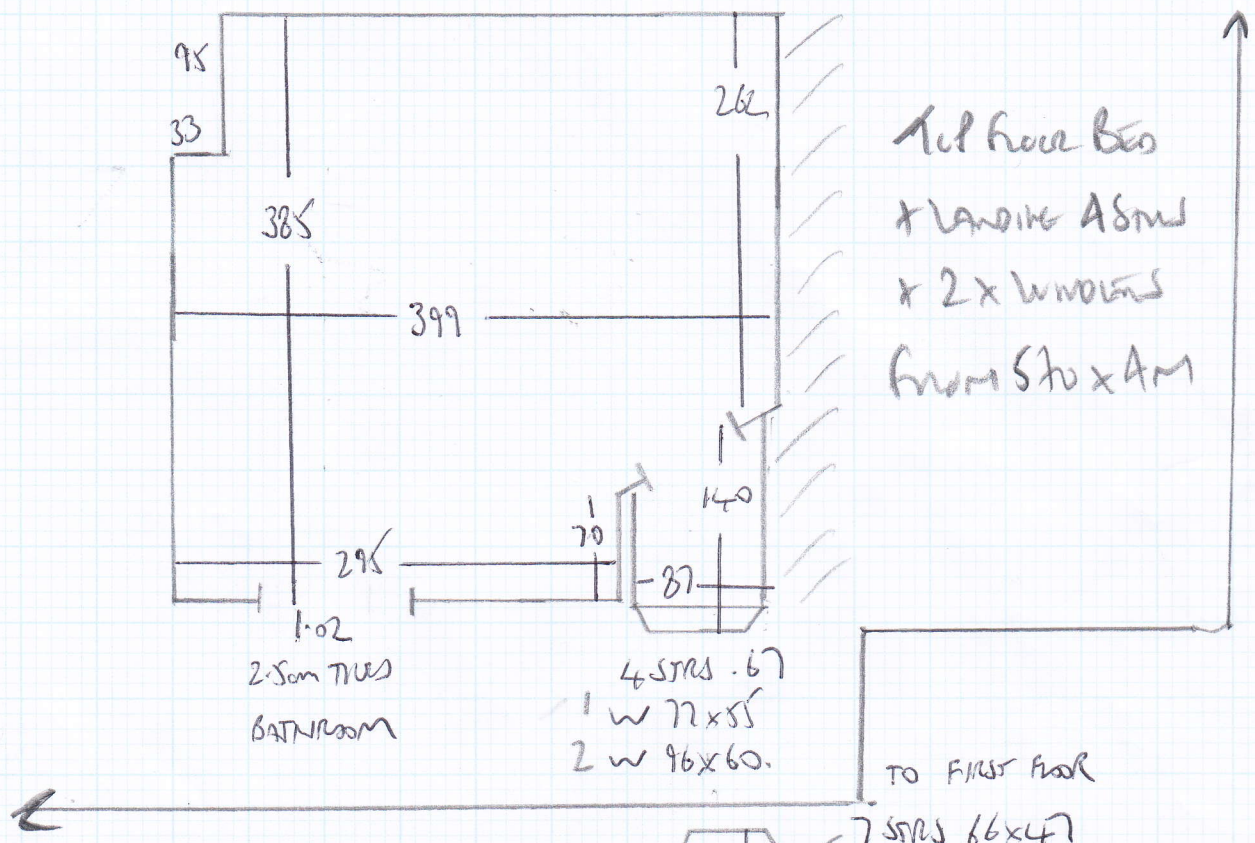

Job No: F2A133
 Name: HUDSON
 Address: 22 ASHINGTON RD
 SW 6 3 Q J
 Tel:
 Sheet: 1 of 4

Allyby 50'
Couch ALSO 10.1

Curtain 1
1240 x 50cm

62m²

Job No: f2A133
 Name: HUDSON
 Address: 22 ASHTON RD
 SW6 3QJ
 Tel:
 Sheet: 2 of 4

All up 'SU'
 Carpet also 10m

cut ran 2
 570 x 400m

22.80m²

Job No: F2A133
 Name: HUDSON
 Address: 22 ASHINGTON ROAD
 SW6 3QJ
 Tel:
 Sheet: 3 of 4

TOP FLOOR

FROM SM CUT PLAN
 1240 x 500m

FIRST FLOOR

Job No: F24133
 Name: Hudson
 Address: 22 ASHWIN AVON ROAD
 SW6 3QJ
 Tel:
 Sheet: A of 4

15mm PVC
 TO BE LAY

Blind Taping
 Colour to confirm?

G/F
 ON 15 STAIR
 10 STRS 67
 RISE 67 x 13 } .55
 RUNNER