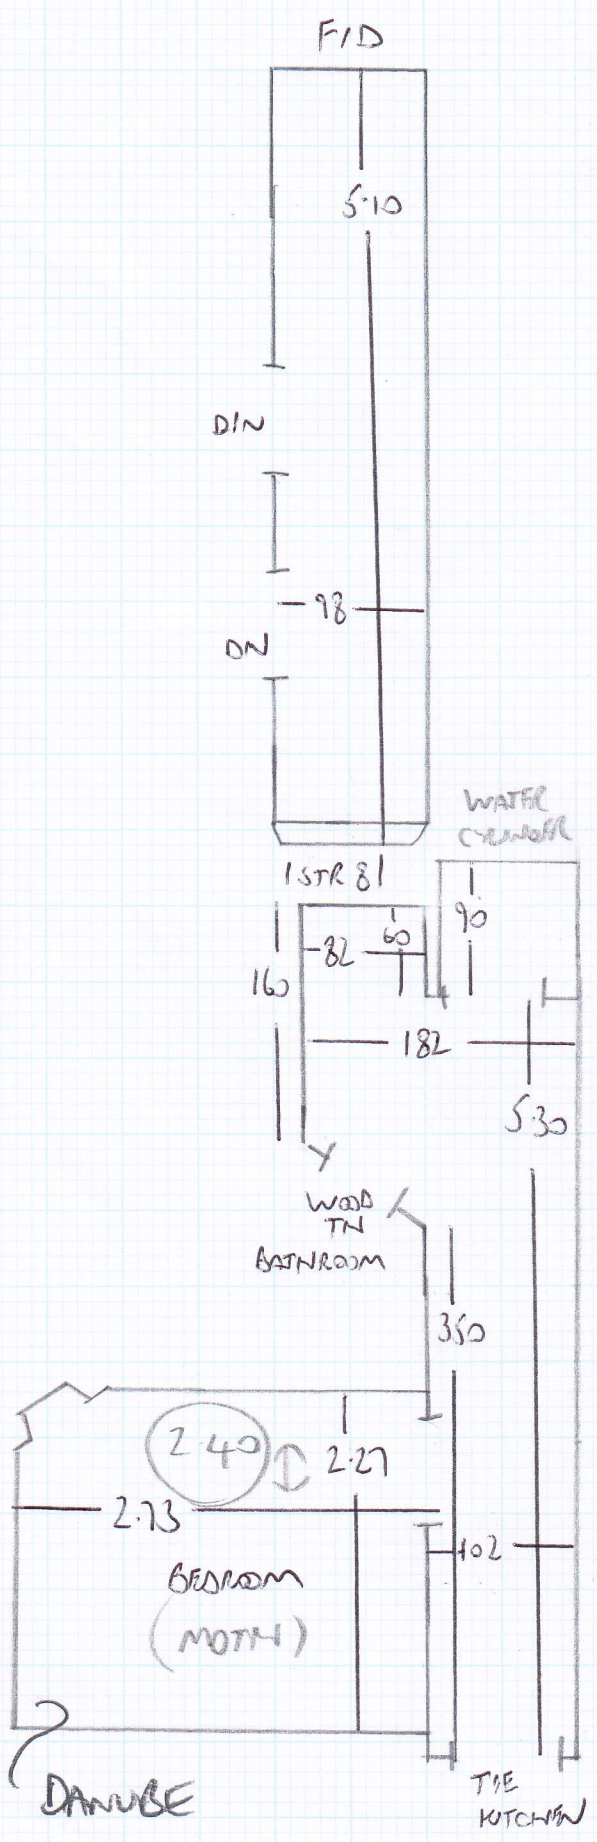

Job No: F24139
 Name: DEIGHTON
 Address: 42 HARBOUR ST
 SW6 6PJ
 Tel:
 Sheet: 1 of 1

2.40m x 4.00m
 = 9.6m²

DANUBE
 COLOUR DAN 755C
 240 x 400M