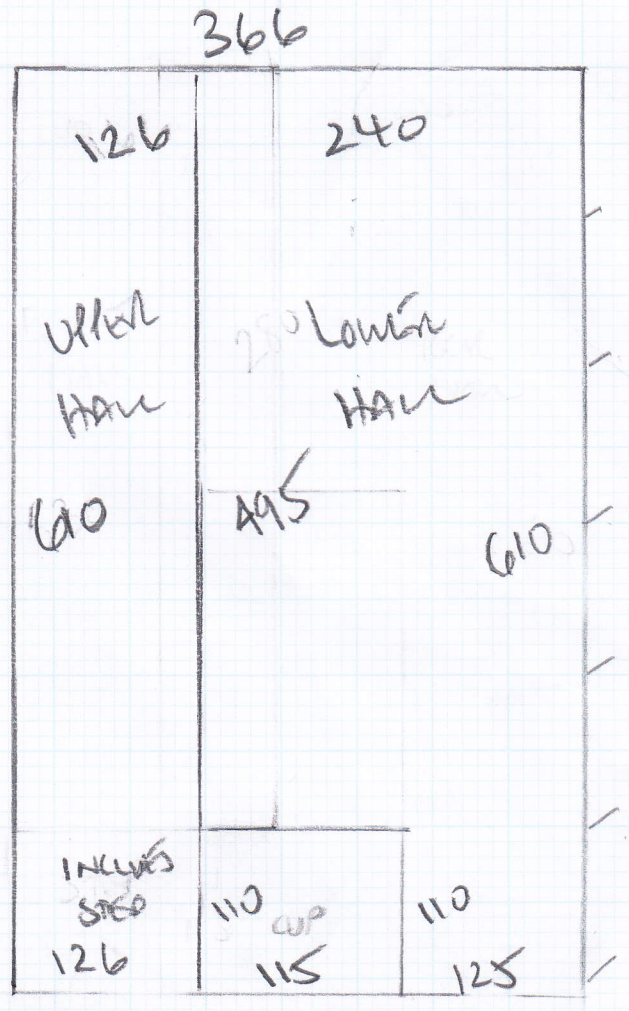

Job No: F24139
 Name: DEIGHTON
 Address: 42 HARBOUR ST
 SW6 6PJ
 Tel:
 Sheet: 1 of 1

2.40m x 4.00m
 = 9.6m²

DANUBE
 COLOUR DAN 755C
 240 x 400M