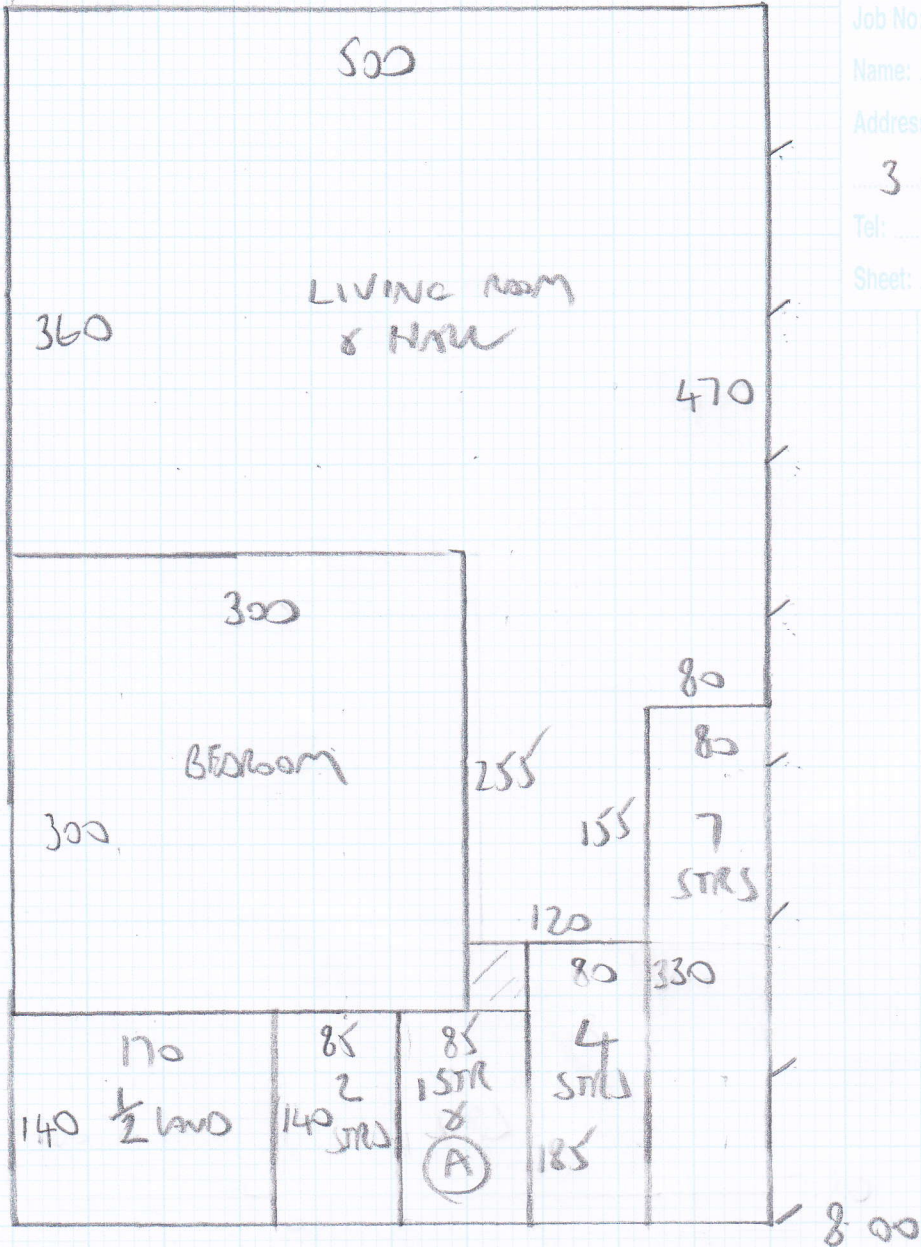

Job No: F24140
 Name: GUPTA
 Address: FIFIF
 3 CASTLE RD WB 8LT
 Tel:
 Sheet: 1 of 2

$8.00 \times 5.00 = 40M^2$

Job No: F24140
 Name: GUPTA
 Address: FIRST FLOOR PW
 3 GASTEN ROAD W6 8LT
 Tel:
 Sheet: 2 of 2