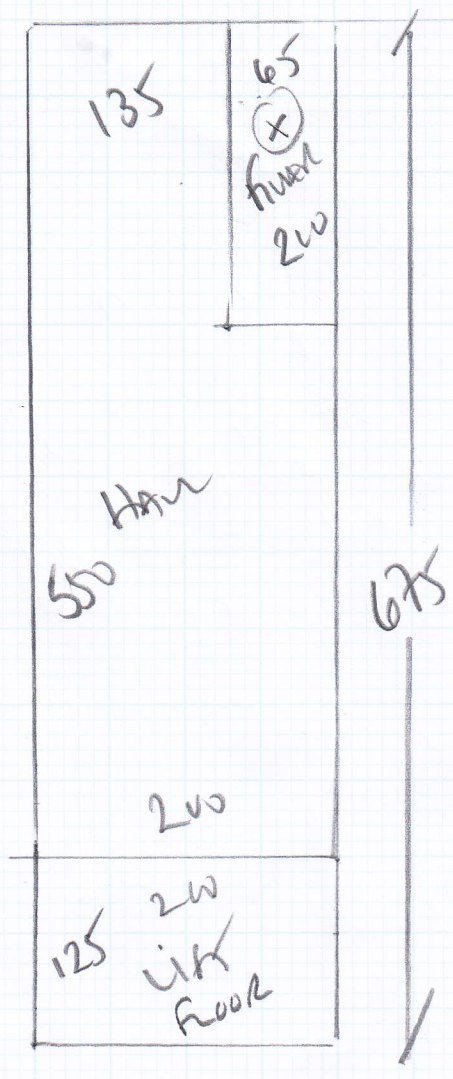

mrcarpet  
 Job No: F24144  
 Name: HALLMARK EST  
 Address: 46 GUYA NALBOND  
 WIF 70W  
 Tel:  
 Sheet: 1 of 1

HALLWAY CARPET MAT  
 DIAMOND CARBON CHARCOAL

$$675 \times 200 = 1350m^2$$