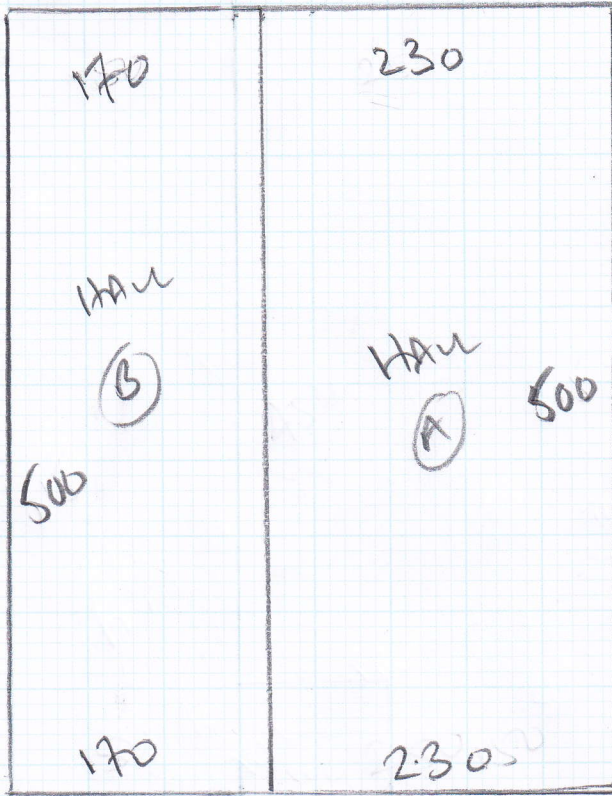

Job No: F24145
Name: SILVAO
Address: FATA
120 DUNN LANE
Tel: WC2B 5ST
Sheet: 1 of 2

BEST SAMPLE
Colour 103

500 x 400M
20M²