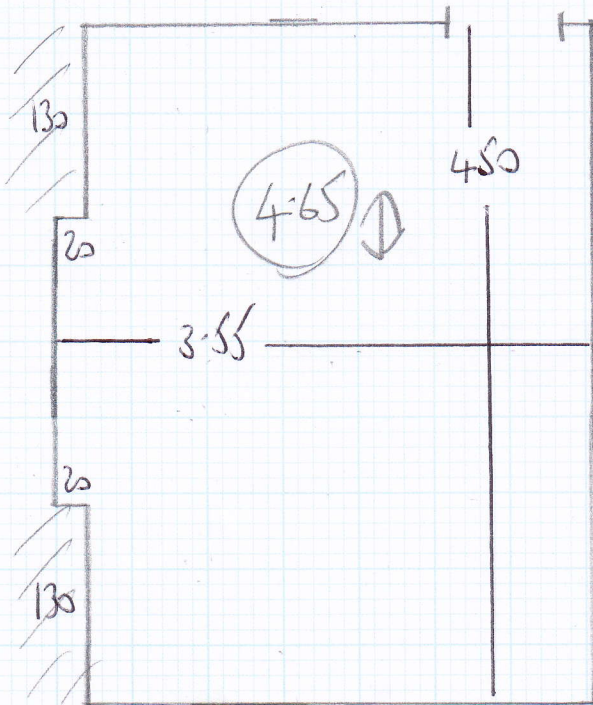

Job No: F24152
 Name: KNIGHTS EDWARDS
 Address: 8 SYDNEY HOUSE
 WOODSTOCK RD W4 1SP
 Tel:
 Sheet: 1 OF 1

FAUX SILK OLS
 (SATINE 230)

4.55
 3.00
 4.65

$$12.20m \times 4.00m = 48.8m^2$$

4.30m
 3.00m