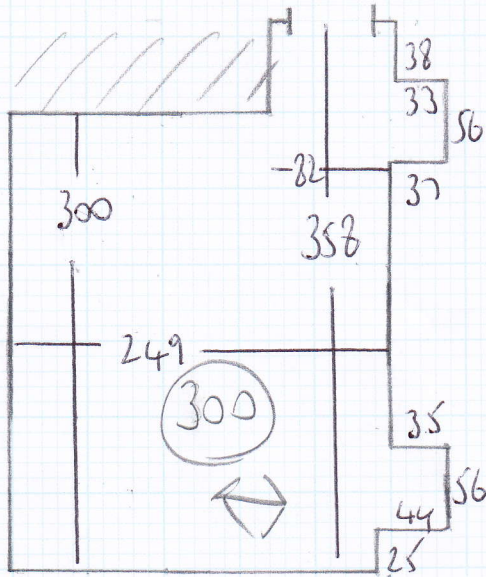

Job No: F24152
 Name: KNIGHTS EDWARDS
 Address: 8 SYDNEY HOUSE
 WOODSTOCK RD W4 1SP
 Tel:
 Sheet: 1 OF 1

FAUX SILK OLS
 (SATINE 230)

4.55
 3.00
 4.65

$$12.20m \times 4.00m = 48.8m^2$$

4.30m
 3.00m