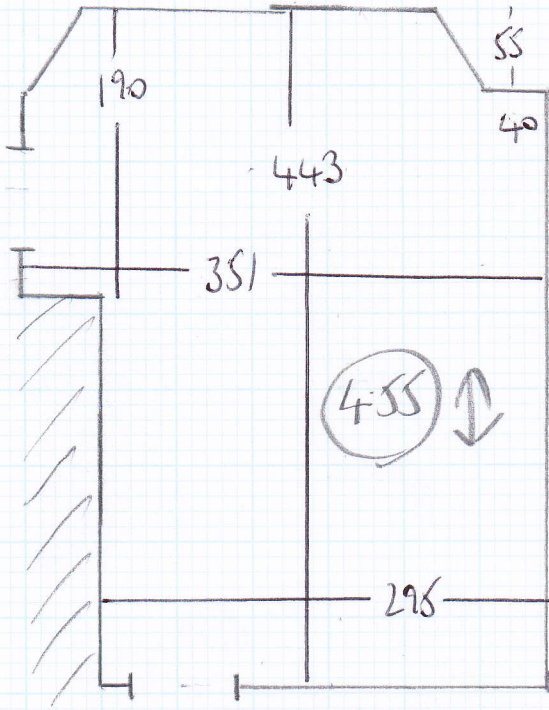

Job No: F24152
 Name: KNIGHTS EDWARDS
 Address: 8 SYDNEY HOUSE
 WOODSTOCK RD W4 1SP
 Tel:
 Sheet: 1 OF 1

FAUX SILK OLS
 (SATINE 230)

4.55
 3.00
 4.65

$$12.20m \times 4.00m = 48.8m^2$$

4.30m
 3.00m