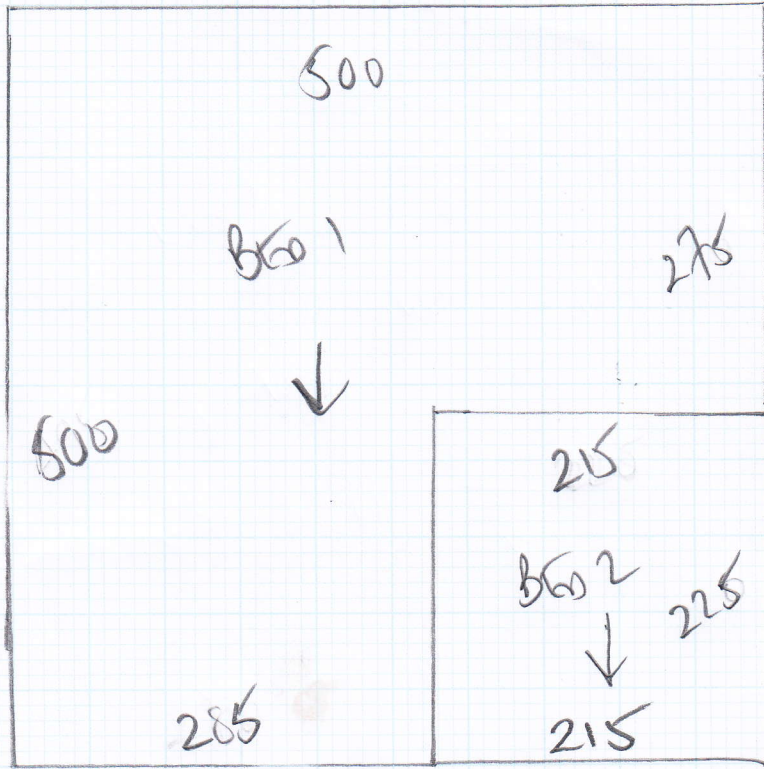

Job No: F24154
Name: CHANDRAN
Address: BASEMENT FATS
52 Queens Gate Road
Tel: S77574
Sheet: 1 of 2

LULWORTH
LW20

500 x 500 M

25m²

644 775

Job No: F24154
 Name: CHANDAN
 Address: BASEMENT FLOOR
 52 OVERSEAS GATE CHANDAN
 Tel: SW 7 SW 7
 Sheet: 2 of 2

→
 STARTING WALL