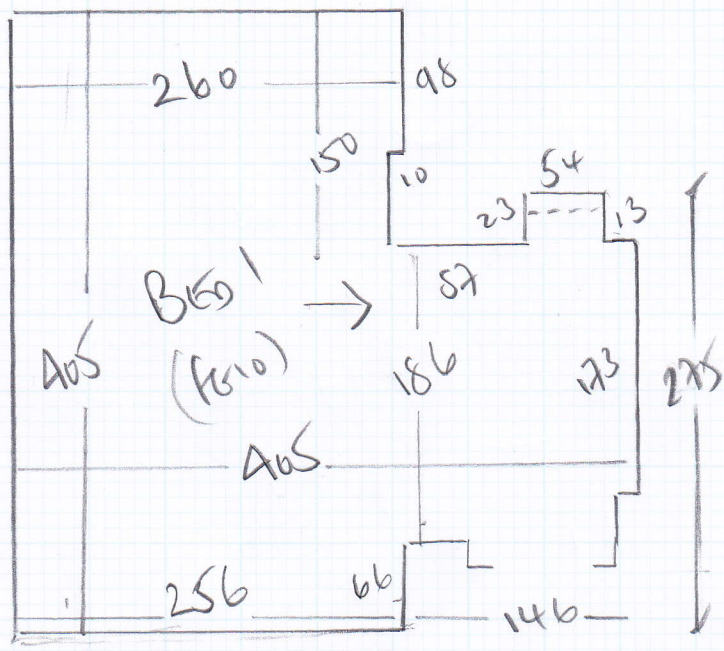

Job No: F24154
Name: CHANDRAN
Address: BASEMENT FATS
52 Queens Gate Road
Tel: S77574
Sheet: 1 of 2

LULWORTH
LW20

500 x 500 M

25m²

644 775

Job No: F24154
 Name: CHANDAN
 Address: BASEMENT FLOOR
 52 OVERSEAS GATE CHANDAN
 Tel: SW 7 SW 7
 Sheet: 2 of 2

→
 STARTING WALL