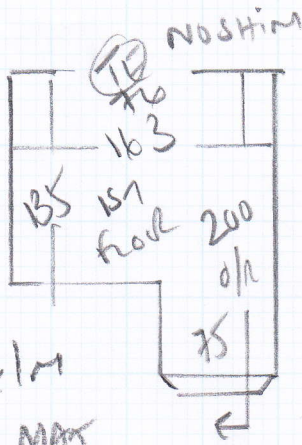

mrcarpet  
 Job No: F24155  
 Name: MATTHEWS  
 Address: 4 LUXA ST  
 SES 9&N  
 Tel:  
 Sheet: 1 of 3

670  
 Lower Loop  
 LL92  
 670 x 500  
 320 x 500  
 370 x 500

1360 x 500  
 68m<sup>2</sup>

320

370

No: F24155  
 Name: MATTHEWS  
 Address: 4 LUXCASA  
 SES 902  
 Tel:  
 Sheet: 2 of 3

BLN 65 x 85

BLN 55 x 80

STEP 50 x 70

67

45 x 73

130 x 1m  
CAR MAT

57

45 x 73

bmm STM NO DUNBAR  
LIP FROM BEDROOM FLOOR  
AS bmm HIGHER THAN LANDIR

mrcarpets

Job No: F24155

Name: L MATTHEWS

Address: A Luxon ST  
SES 90N

Tel:

Sheet: 3 of 3