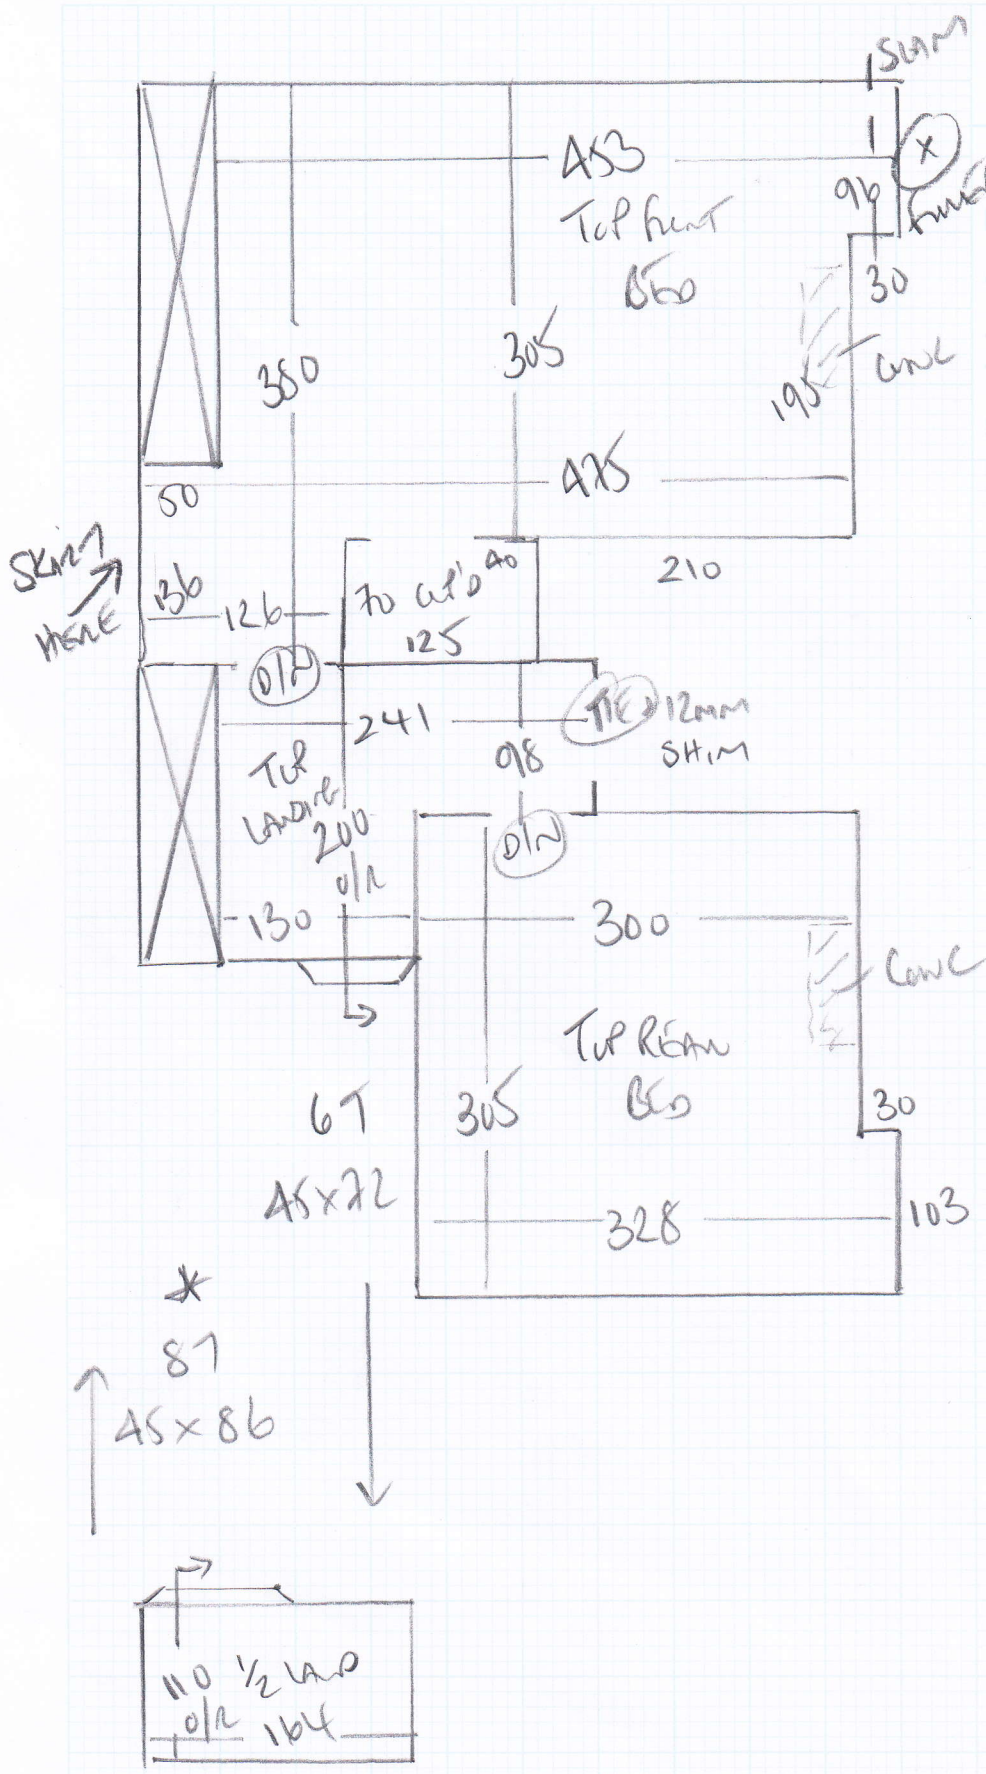

mrcarpet  
 Job No: F24155  
 Name: MATTHEWS  
 Address: 4 LUXA ST  
 SES 9&N  
 Tel:  
 Sheet: 1 of 3

670  
 Lower Loop  
 LL92  
 670 x 500  
 320 x 500  
 370 x 500

1360 x 500  
 68m<sup>2</sup>

320

370

No: F24155  
 Name: MATTHEWS  
 Address: 4 LUXCASA  
 SES 902  
 Tel:  
 Sheet: 2 of 3

BLN 65 x 85

BLN 55 x 80

STEP 50 x 70

67

45 x 73

130 x 1m  
CAR MAT

57

45 x 73

bmm STM NO DUNBAR  
LIP FROM BEDROOM FLOOR  
AS bmm HIGHER THAN LANDIR

mrcarpets

Job No: F24155

Name: L MATTHEWS

Address: A Luxon ST  
SES 90N

Tel:

Sheet: 3 of 3

CAR MAT INSIDE FUR 130 x 100M

COMM PARTS MAT WALK 115 x 100M