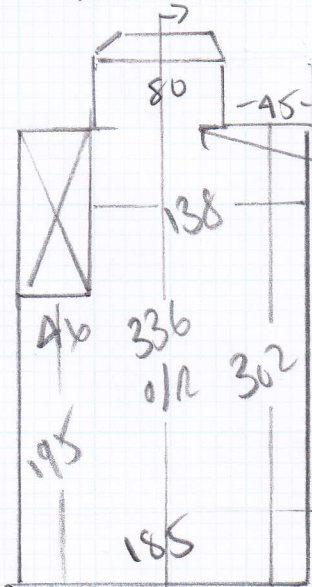

mrcarpet  
 Job No: F24155  
 Name: MATTHEWS  
 Address: 4 LUXA ST  
 SES 9&N  
 Tel:  
 Sheet: 1 of 3

670  
 Lower Loop  
 LL92  
 670 x 500  
 320 x 500  
 370 x 500

1360 x 500  
 68m<sup>2</sup>

320

370

No: F24155  
 Name: MATTHEWS  
 Address: 4 LUXCASA  
 SES 902  
 Tel:  
 Sheet: 2 of 3

BLN 65 x 85

BLN 55 x 80

STEP 50 x 70

67

45 x 73

130 x 1m  
CAR MAT

57

45 x 73

bmm STM NO DUNBAR  
LIP FROM BEDROOM FLOOR  
AS bmm HIGHER THAN LANDIR

mrcarpets

Job No: F24155

Name: L MATTHEWS

Address: A Luxon ST  
SES 90N

Tel:

Sheet: 3 of 3