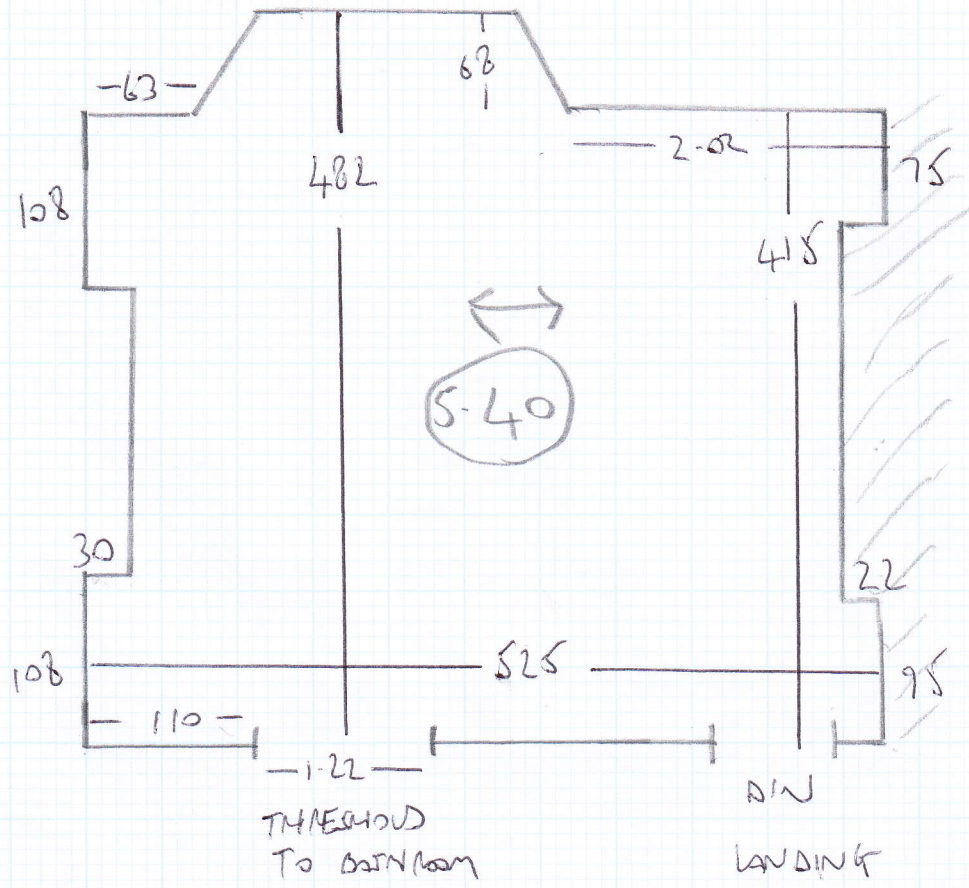

Job No: F24161  
Name: DRIFTWOOD & JEWELRY INT.  
Address: 51 GORST ROAD  
SW11 6JB  
Tel:  
Sheet: 1 OF 1

SLOANE TWIST 42  
SLO - 4225  
5-40 x SMTR