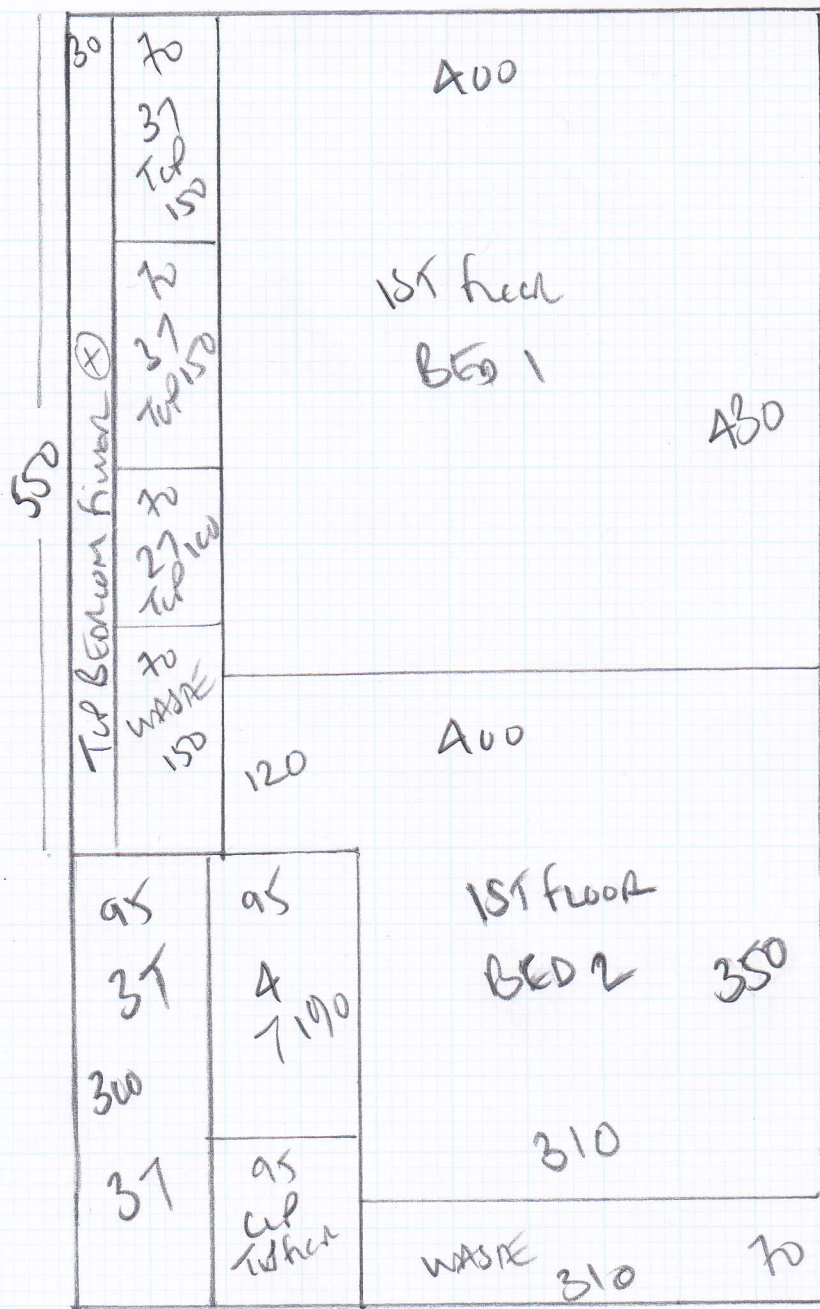

Roll 25.00m x 5.00m

Plan 1	8.60m x 5.00m	10cm bigger than plan
Plan 2	5.10m x 5.00m	10cm bigger than plan
Plan 3	3.90m x 5.00m	10cm bigger than plan
Top Floor Bedroom	5.55m x 5.00m	10cm bigger than plan

As there is a small roll balance each piece is 10cm bigger than plans to avoid machine cutting anything short.

=====
Total 23.15m x 5.00m
=====

Balance of Roll will be approx 1.85m x 5.00m – Take to site & return to warehouse as Remnant if not required

Many Thanks

John

Job No: F2A165
 Name: N GUYAN
 Address: 11 WETTERBY MAWS
 SWS OJG
 Tel:
 Sheet: 1 of 4

PLAN 1 850 x 500
 PLAN 2 500 x 500
 PLAN 3 380 x 500
 1st BED 545 x 500
22.75 x 500

113.75m²

25m x 5m
 Roll ORDERED

Job No: F2A165
 Name: NGUMEN
 Address: 11 WETHERBY Mews
 SWS OJ6
 Tel:
 Sheet: 344

- w1 70 x 90
- w2 90 x 60
- 27
- 50 x 64
- w3 71 x 87 ↘ 31 ↓
- w4 86 x 60 50 x 64 *