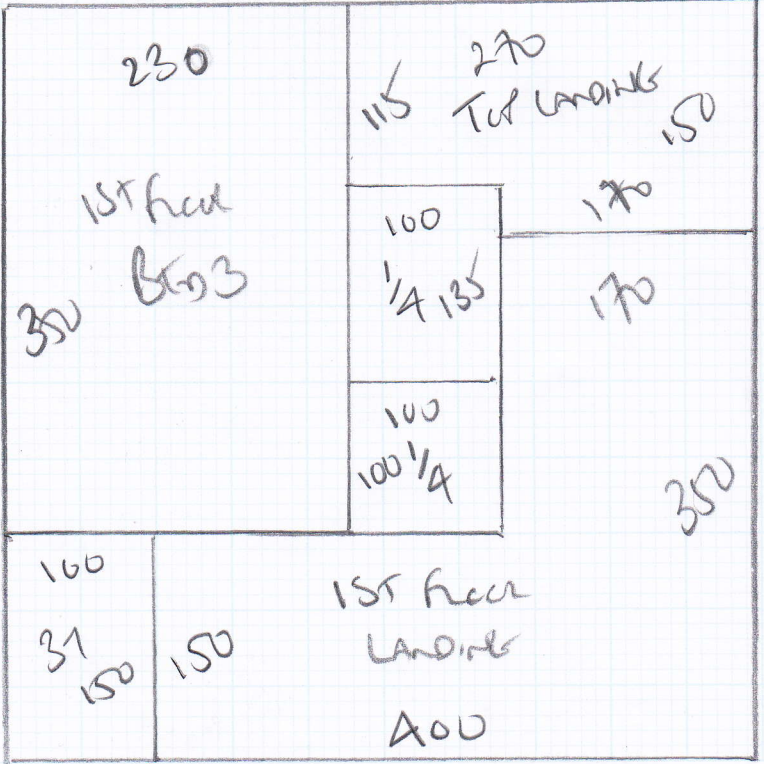

Roll 25.00m x 5.00m

Plan 1	8.60m x 5.00m	10cm bigger than plan
Plan 2	5.10m x 5.00m	10cm bigger than plan
Plan 3	3.90m x 5.00m	10cm bigger than plan
Top Floor Bedroom	5.55m x 5.00m	10cm bigger than plan

As there is a small roll balance each piece is 10cm bigger than plans to avoid machine cutting anything short.

=====
Total 23.15m x 5.00m
=====

Balance of Roll will be approx 1.85m x 5.00m – Take to site & return to warehouse as Remnant if not required

Many Thanks

John

Job No: F2A165
 Name: N GUYAN
 Address: 11 WETTERBY MAWS
 SWS OJG
 Tel:
 Sheet: 1 of 4

PLAN 1 850 x 500
 PLAN 2 500 x 500
 PLAN 3 380 x 500
 1st BED 545 x 500
22.75 x 500

113.75m²

25m x 5m
 Roll ORDERED

Job No: F2A165
 Name: NGUMEN
 Address: 11 WETHERBY Mews
 SWS OJ6
 Tel:
 Sheet: 344

- w1 70 x 90
- w2 90 x 60
- 27
- 50 x 64
- w3 71 x 87 ↘ 31 ↓
- w4 86 x 60 50 x 64 *