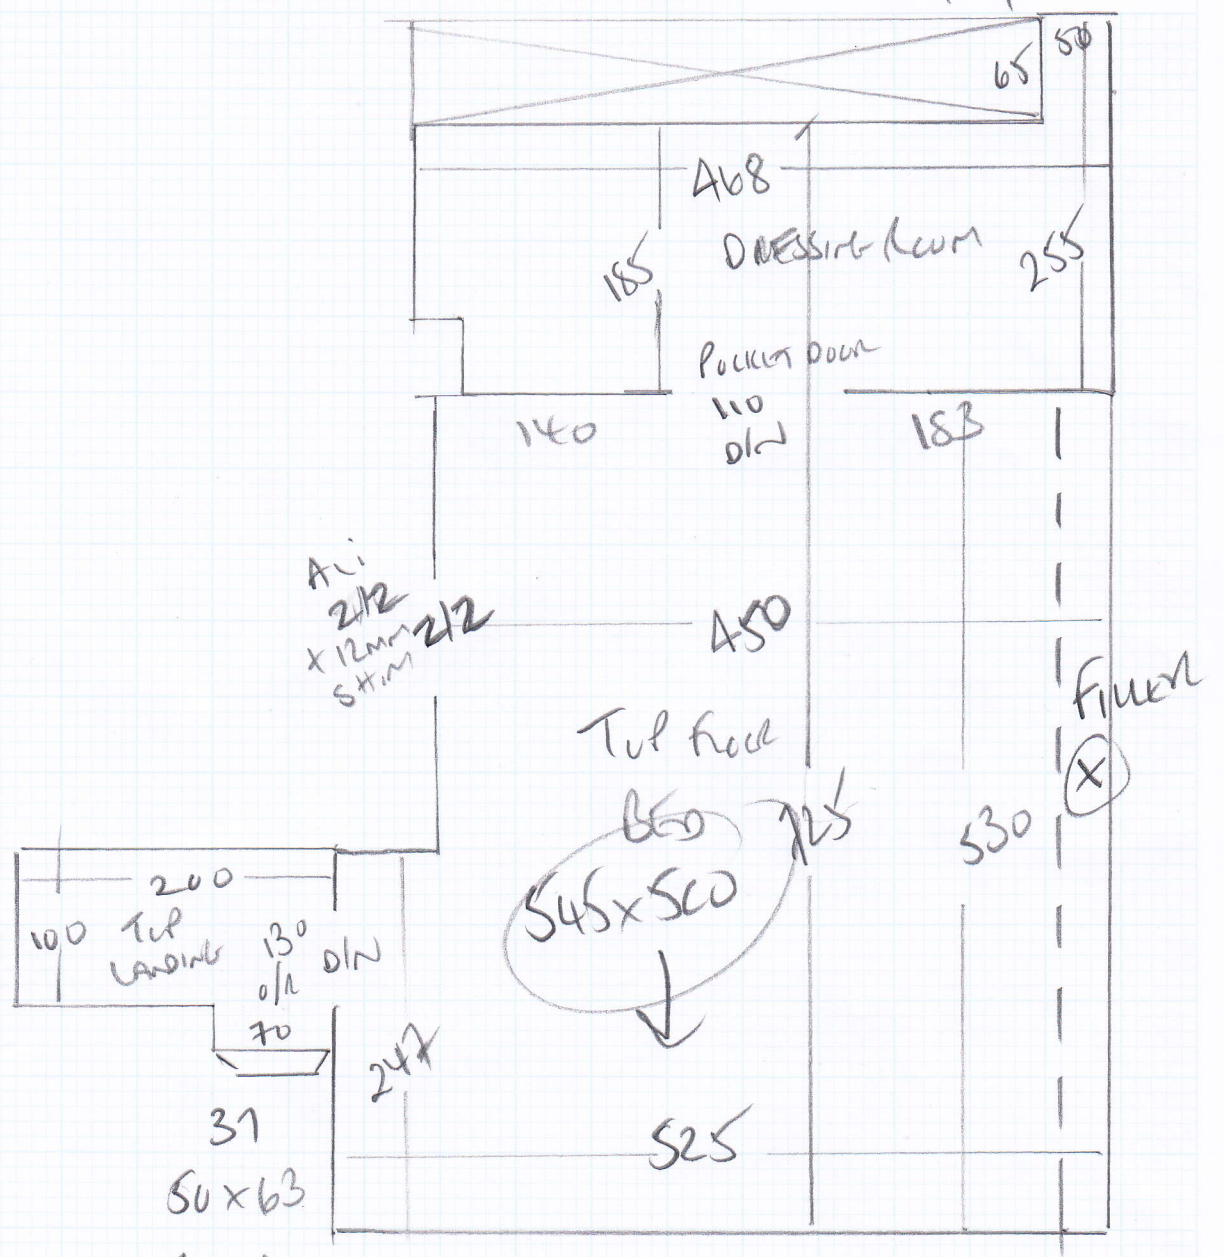

Roll 25.00m x 5.00m

Plan 1	8.60m x 5.00m	10cm bigger than plan
Plan 2	5.10m x 5.00m	10cm bigger than plan
Plan 3	3.90m x 5.00m	10cm bigger than plan
Top Floor Bedroom	5.55m x 5.00m	10cm bigger than plan

As there is a small roll balance each piece is 10cm bigger than plans to avoid machine cutting anything short.

=====
Total 23.15m x 5.00m
=====

Balance of Roll will be approx 1.85m x 5.00m – Take to site & return to warehouse as Remnant if not required

Many Thanks

John

Job No: F2A165
 Name: N GUYAN
 Address: 11 WETTERBY MAWS
 SWS OJG
 Tel:
 Sheet: 1 of 4

PLAN 1 850 x 500
 PLAN 2 500 x 500
 PLAN 3 380 x 500
 1st BED 545 x 500
22.75 x 500

113.75m²

25m x 5m
 Roll ORDERED

Job No: F2A165
 Name: NGUMEN
 Address: 11 WETHERBY Mews
 SWS OJ6
 Tel:
 Sheet: 344

- w1 70 x 90
- w2 90 x 60
- 27
- 50 x 64
- w3 71 x 87 ↘ 31 ↓
- w4 86 x 60 50 x 64 *