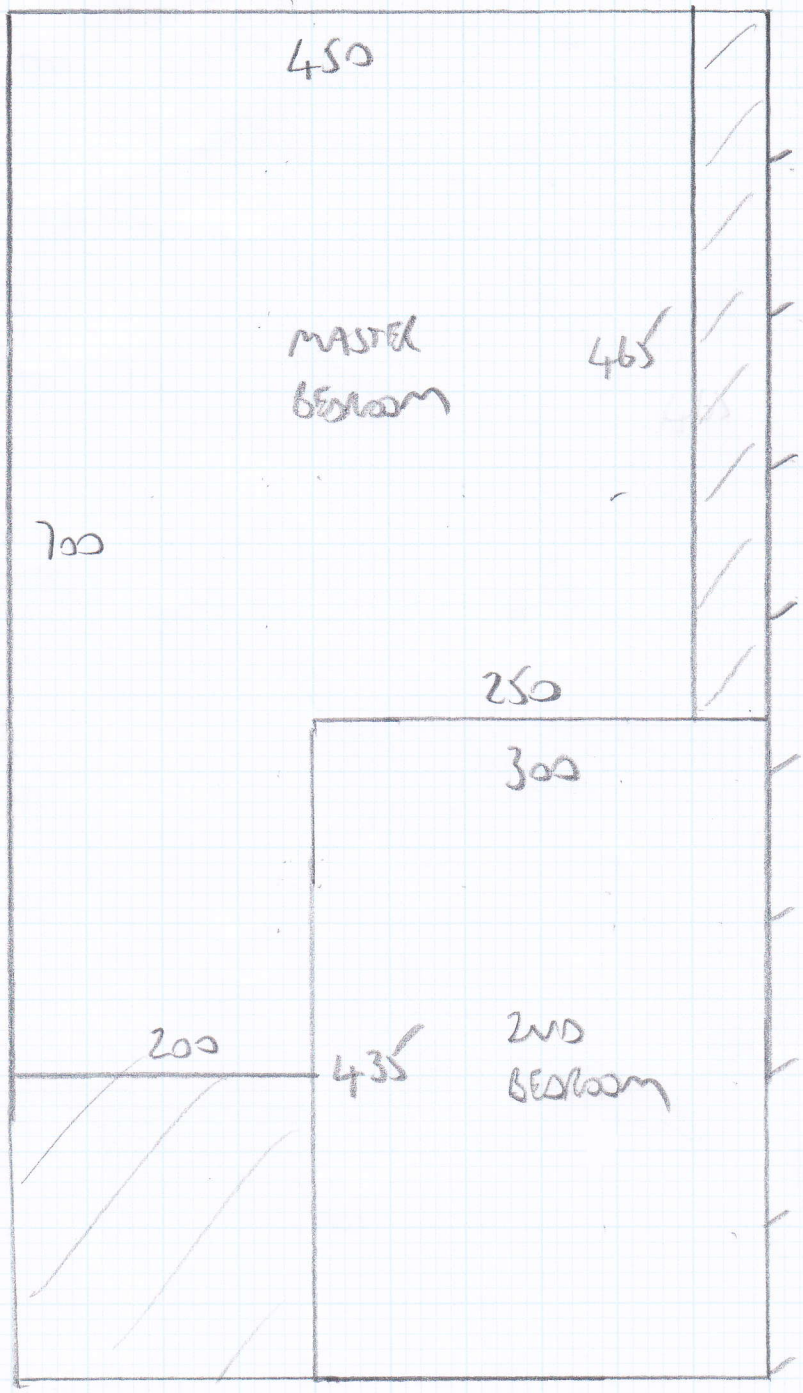

Job No: F24178  
Name: HOLMES  
Address: 66 PRICES COURT  
COTTON ROW SW11 3YS  
Tel:  
Sheet: 1 of 2

9.00 x 5.00  
= 45m<sup>2</sup>  
Sloane's (42)  
SLO-4237  
Tusk

Job No: F24178

Name: HOLMES

Address: 66 PRICES COURT  
COTTON ROW SWIN 3YS

Tel:

Sheet: 2 of 2