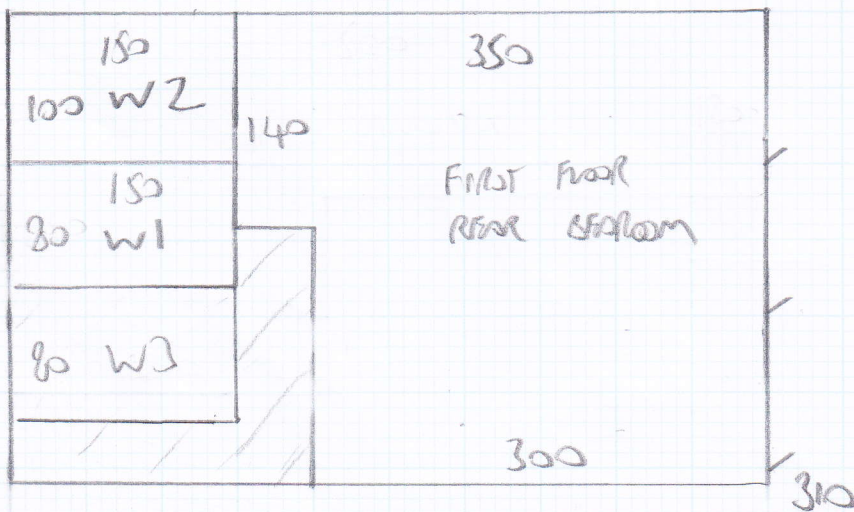

Job No: F24181
 Name: BLAKE & CO
 Address: 33 LILLYVILLE
 ROAD SLUG SDP
 Tel:
 Sheet: 1 of 5

6-65 SSN4 HCS30
 6-90
 3-10
 7-30

 23.95m x 5.00m = 120m²

Job No: F24181
 Name: BLAZEX CO
 Address: 33 LILLYVILLE ROAD
 SLD6 5DP
 Tel:
 Sheet: 2 of 5