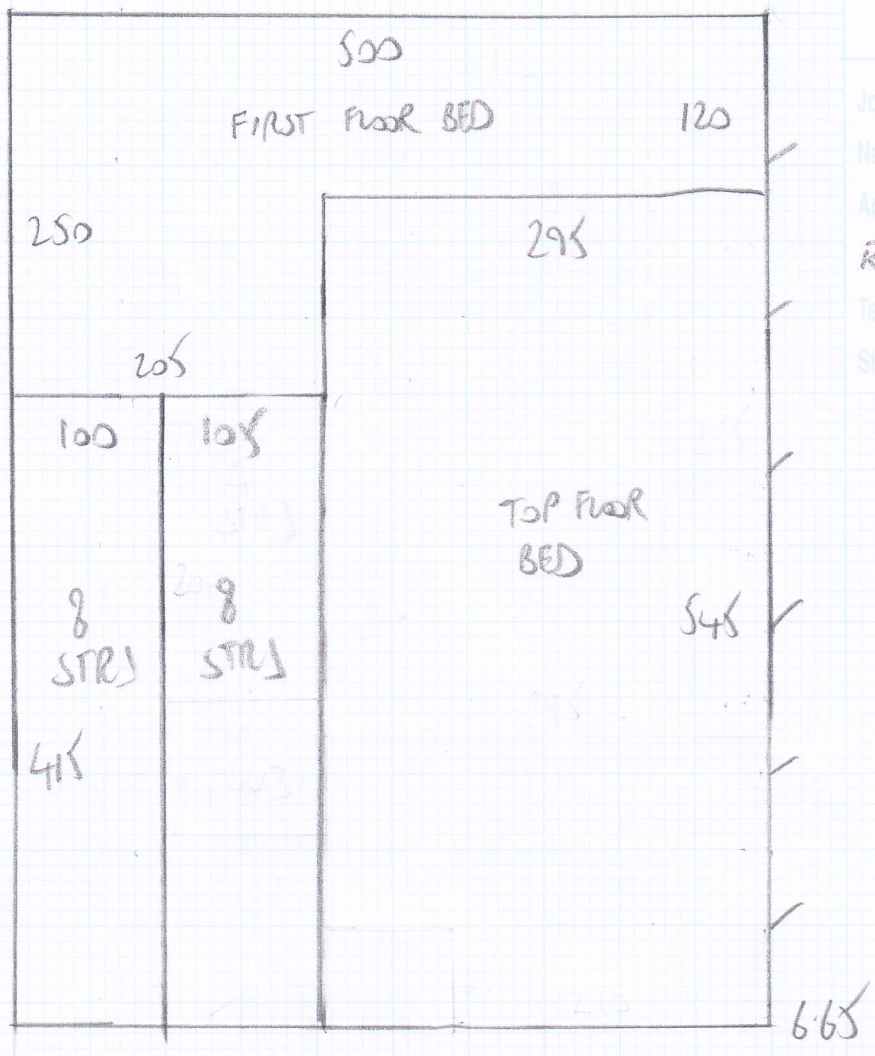

Job No: F24181
 Name: BLAKE & CO
 Address: 33 LILLYVILLE
 ROAD SLUG SDP
 Tel:
 Sheet: 1 of 5

6-65 SSN4 HCS30
 6-90
 3-10
 7-30

 23.95m x 5.00m = 120m²

Job No: F24181
 Name: BLAZEX CO
 Address: 33 LILLYVILLE ROAD
 SLD6 5DP
 Tel:
 Sheet: 2 of 5

Job No: F24181
Name: BLAZE & CO
Address: 33 LILLYVILLE ROAD
SW6 EDP
Tel:
Sheet: 3 of 5

Job No: F24181

Name: BUZE & CO

Address: 33 LILLYVILLE ROAD
SW6 SDP

Tel:

Sheet: 4 of 5

TOP FLOOR