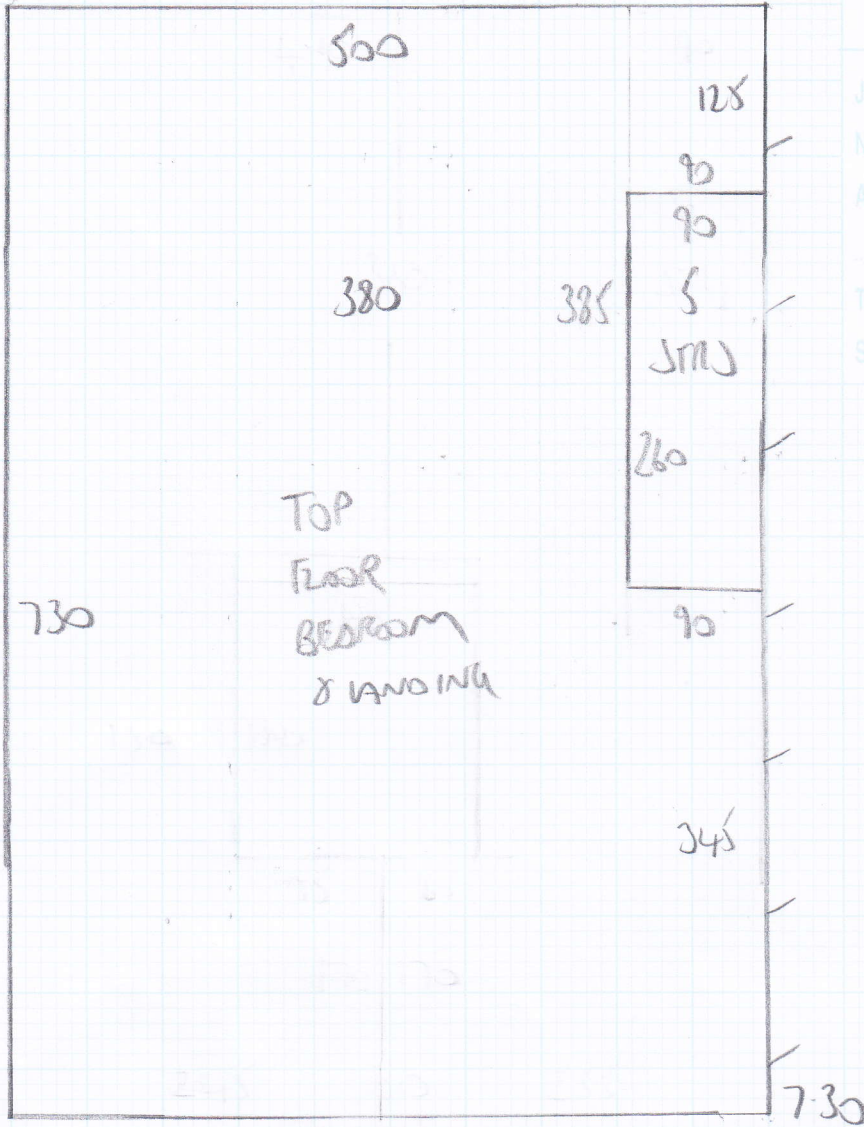

Job No: F24181
Name: BLAZE & CO
Address: 33 LILLYVILLE ROAD
SW6 EDP
Tel:
Sheet: 3 of 5