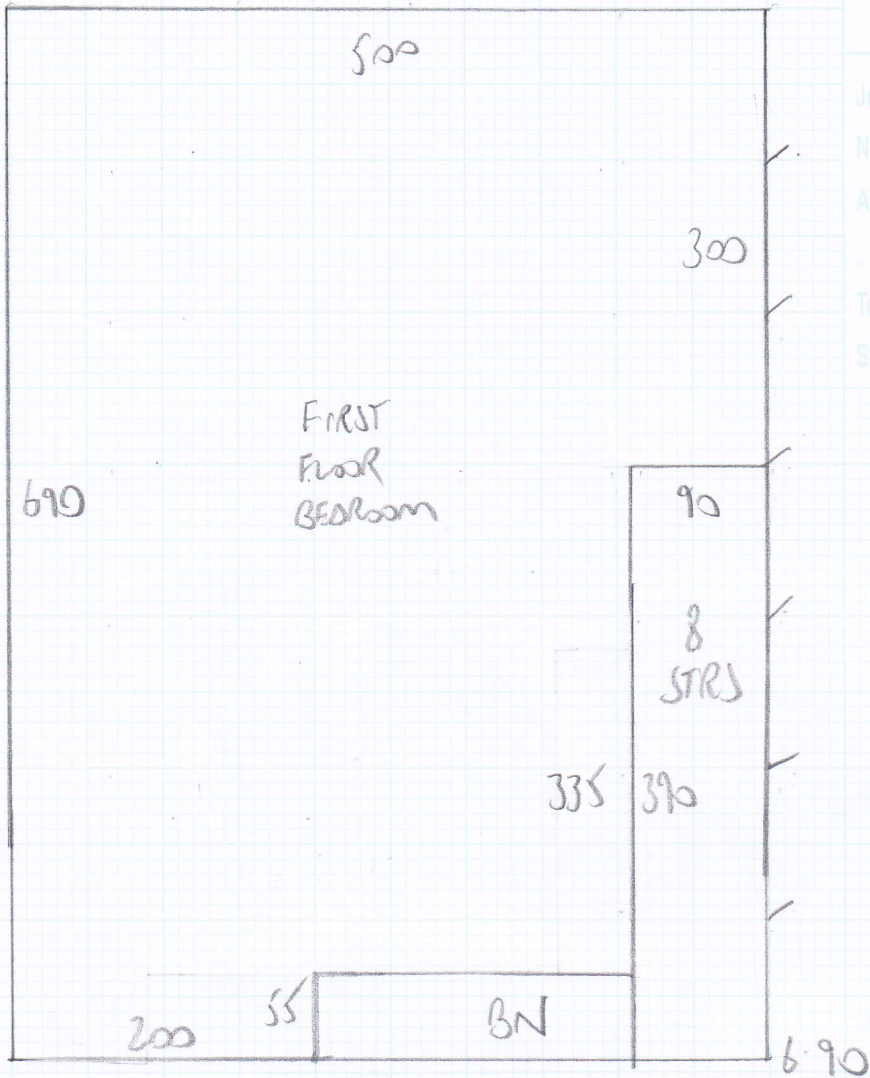

Job No: F24181
 Name: BLAKE & CO
 Address: 33 LILLYVILLE
 ROAD SLUG SDP
 Tel:
 Sheet: 1 of 5

6-65 SSN4 HCS30
 6-90
 3-10
 7-30

 23.95m x 5.00m = 120m²

Job No: F24181
 Name: BLAZEX CO
 Address: 33 LILLYVILLE ROAD
 SLD6 5DP
 Tel:
 Sheet: 2 of 5