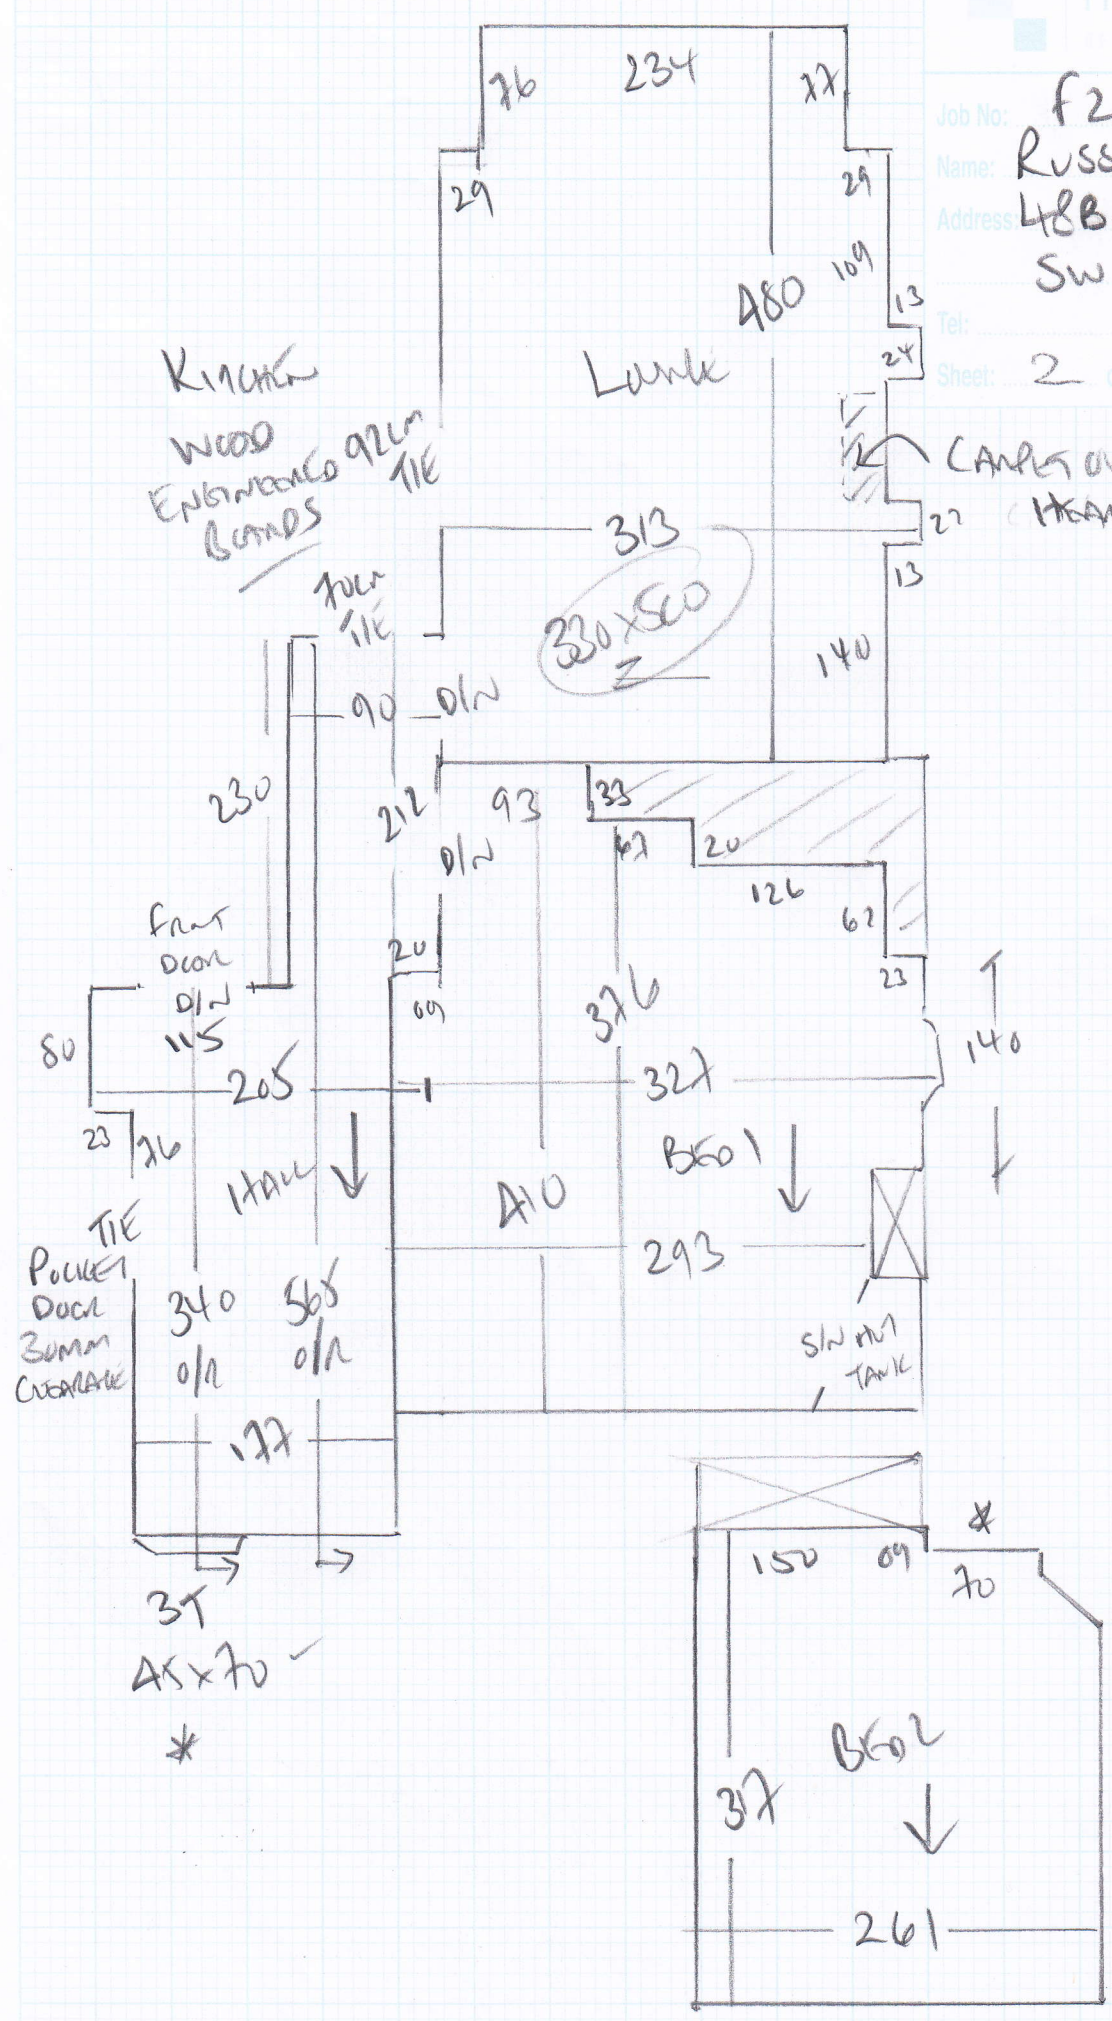

Job No: F24184
 Name: RUSSEN
 Address: 485 Fumbrook Rd
 SW11 5NY
 Tel:
 Sheet: 1 of 2

FINELOOP
 FLO-500
 (VISSIAN)

Plan 780 x 500
 Lounge 330 x 500
 11.10 x 500

5550m²

Job No: F24184
 Name: RUSSELL
 Address: 488 Fernbrook Rd
 SW11 5WY
 Tel:
 Sheet: 2 of 2

KITCHEN
 WOOD
 ENGRAINED 92mm
 TIE
 BOARDS

Lounge

CARPET OVER TILED
 HEATING

330x500

FRONT
 DOOR
 115

POCKET
 DOOR
 300mm
 CLEARANCE

SINK
 TANK

3T
 45x70
 *