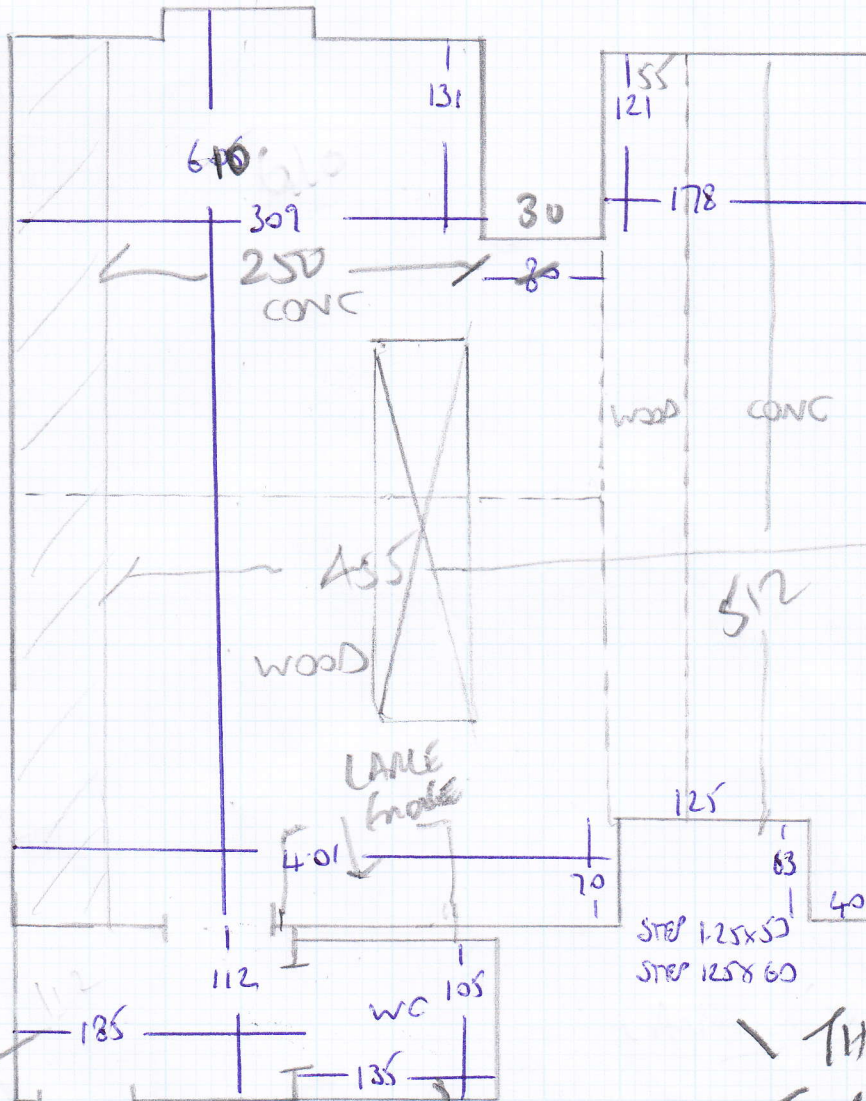

Job No: F2A194
Name: BONHAM
Address: 50 MORRIS ROAD
SWIS 1PF

Tel:
Sheet: 1 of 1

KITCHEN

BALCONY

THIS LOBBY
NEEDS 6mm
plywood &
FLEX OVER

157
82 x 55
MAIN
FLOOR

BUNDLES
SCISSORS

THESE 2 STEPS
TO BE CARPET

AND

2.80
35