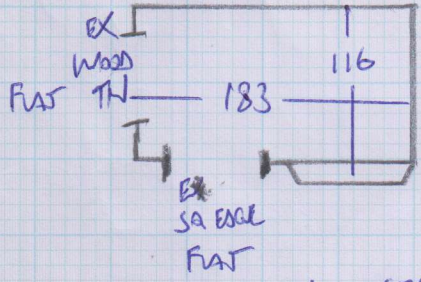

Job No: F24198
 Name: FLYNN
 Address: 33 STANLONE ROAD
 W12 7HE
 Tel:
 Sheet: 1 of 1

10 STRS - 81

EX WOOD TH

NATURAL LOOP 'CABLE'
 COLORE CHROME

450 x 366mm