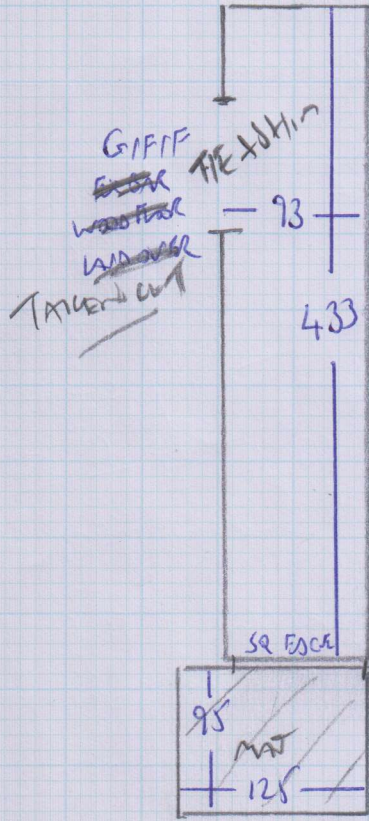

Job No: F24198
 Name: FLYNN
 Address: 33 STANLONE ROAD
 W12 7HE
 Tel:
 Sheet: 1 of 1

10 STRS - 81

EX WOOD TH

NATURAL LOOP 'CABLE'
 COLORE CHROME

450 x 366mm