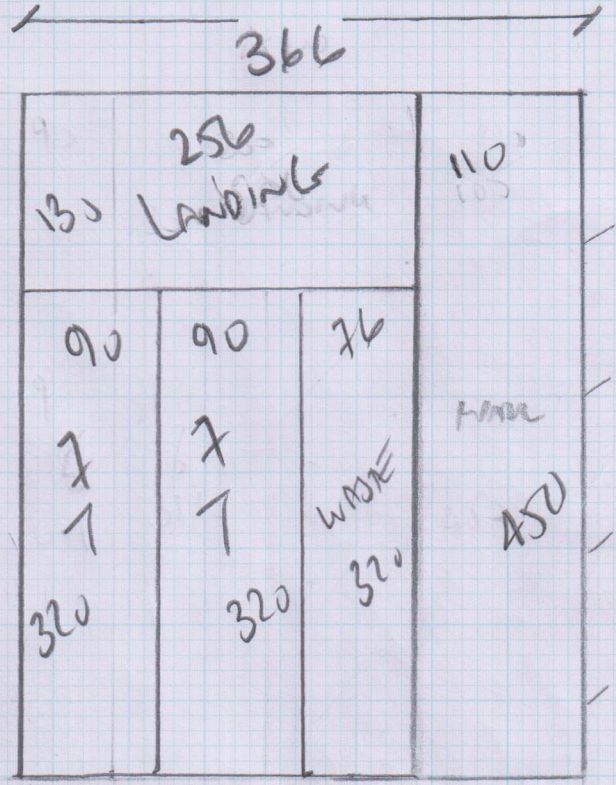

Job No: F24198
 Name: FLYNN
 Address: 33 STANLONE ROAD
 W12 7HE
 Tel:
 Sheet: 1 of 1

10 STRS - 81

EX WOOD TH

NATURAL LOOP 'CABLE'
 COLORE CHROME

450 x 366mm