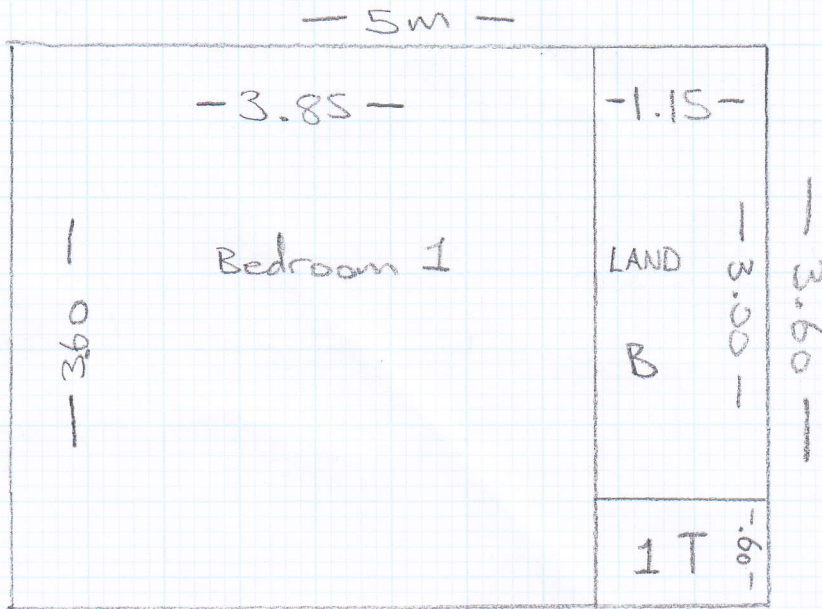

Job No: F24205
 Name: SALMON
 Address: 62 MCARTHUR COURT
 BANBURY STREET SWIL ZET
 Tel:
 Sheet: 1 of 2

APPLEBY
 50-02N
 5.10 x 5M
 3.60 x 5M

Job No: F24205

Name: SALMON

Address: 62 MCCARTHY COURT
 GAMBURY ST SW11 3ET