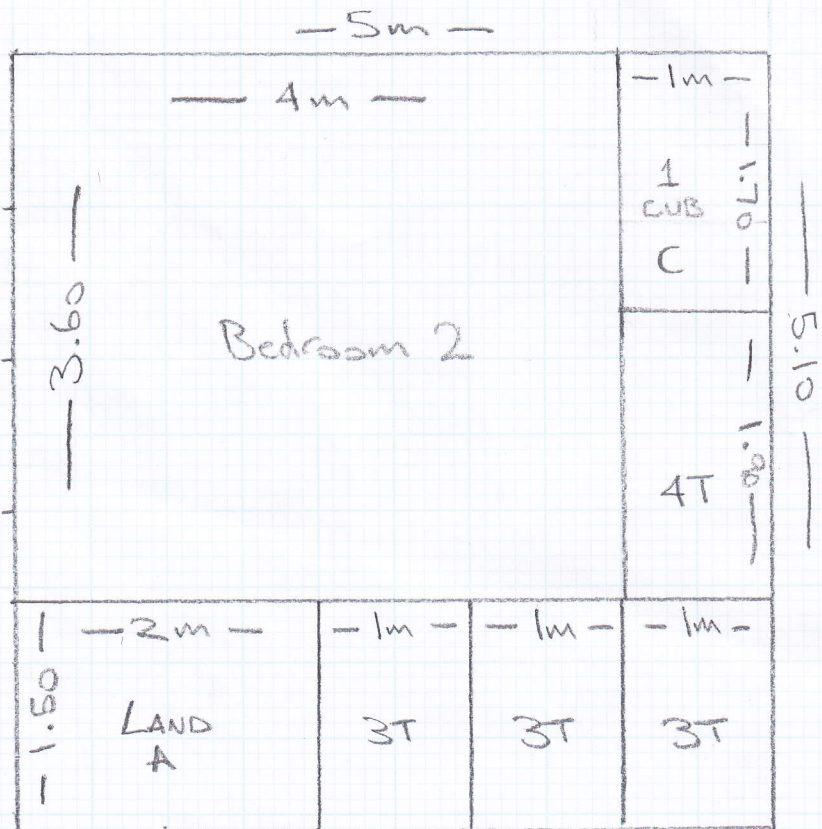

Job No: F24205
 Name: SALMON
 Address: 62 MCARTHUR COURT
 BANBURY STREET SWIL ZET
 Tel:
 Sheet: 1 of 2

APPLEBY
 50-02N
 5.10 x 5M
 3.60 x 5M

Job No: F24205

Name: SALMON

Address: 62 MCCARTHY COURT
 GAMBURY ST SW11 3ET

Tel:

Sheet: 2 of 2