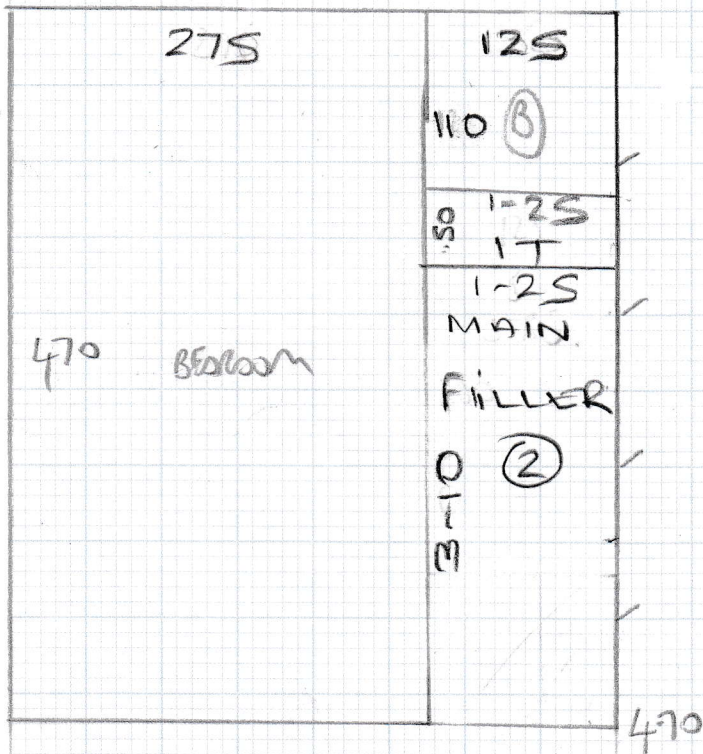

Job No: f24206
 Name: CARP
 Address: C 44 BUNHAM
 COVS SWIS ONQ
 Tel:
 Sheet: 1 of 3

WOOL CORD
 STRING

7.60 Living
 6.40 PLAN
 4.70 PLAN

 18.70
 X
 4MTR

Job No:

f24206

Name:

CARR

Address: Flat C

44 BATHAM GWS SWS ONQ

Ways
TH
el:
WC.

Sheet:

3 of 3

1 T P