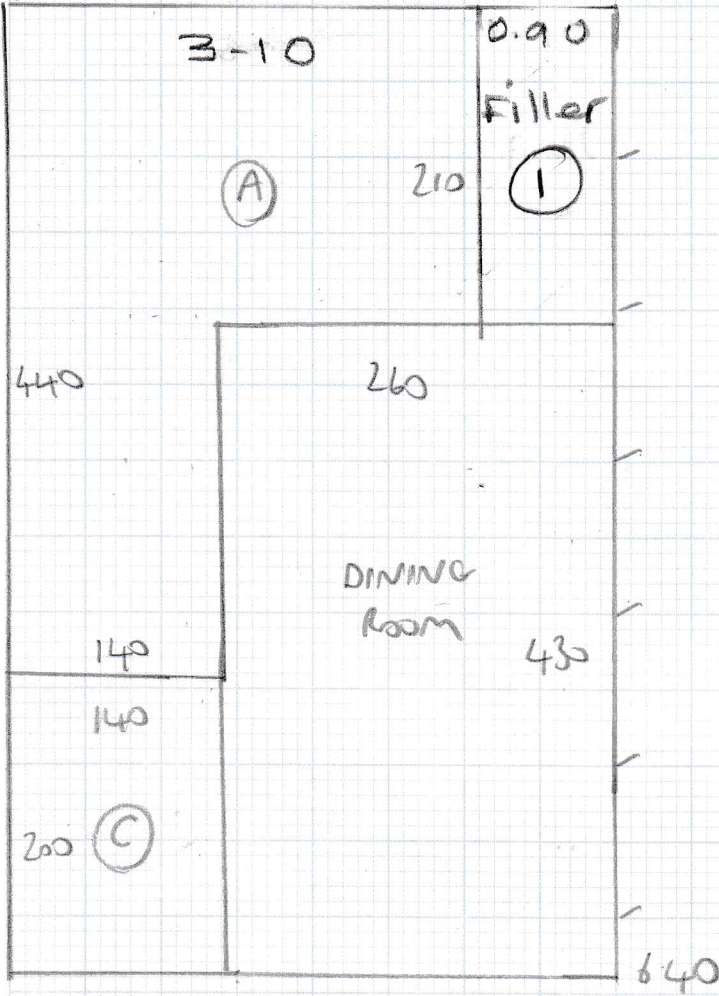

Job No: f24206
 Name: CARP
 Address: C 44 BUNHAM
 COVS SWIS ONQ
 Tel:
 Sheet: 1 of 3

WOOL CORD
 STRING

7.60 Living
 6.40 PLAN
 4.70 PLAN

 18.70
 X
 4MTR

Job No:

f24206

Name:

CARR

Address: Flat C

44 BATHAM GWS SWS ONQ

Ways
TH
el:
WC.

Sheet:

3 of 3

1 T P