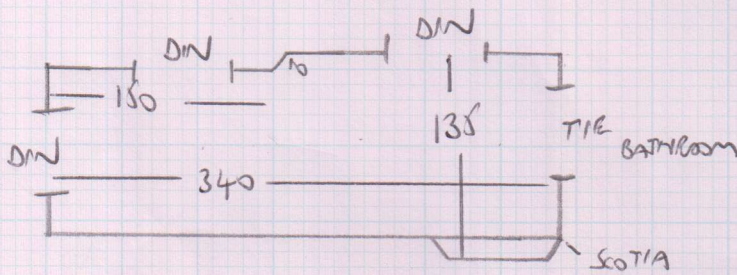

Job No: F24231
 Name: AGBABA
 Address: 27 LARNACH ROAD
 W6 9NX
 Tel: _____
 Sheet: 1 OF 1

- 1 STR .71
- 1 W 84x62
- 2 W 100x69
- 3 W 70x62
- 6 STRS 70x47
- 4 W 82x58
- 5 W 97x63
- 6 W 69x67
- D BIN 105x45

13 STRS
 78x43
 (RUNNER 62)

SLOANE SUPER
 SLO - 5023
 (EMBER)

PLAN 6-60x4MTR
 = 26-40