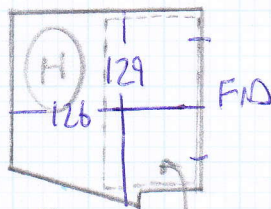

Job No: F24233  
Name: ~~SILVANO BURLING~~  
Address: 49 MARKHAM SQUARE  
SW3 4XA  
Tel:  
Sheet: 2 of 2

5 STRS .78 - beam runner

6 STRS .78 - beam runner

5 STRS .78 - beam runner

1 STR 90 - beam runner

14 STRS .78 - beam runner

W 93 x 60

margin 2cm DEEP  
119 x 62

Car MAT NATURAL  
1.25m x 100m