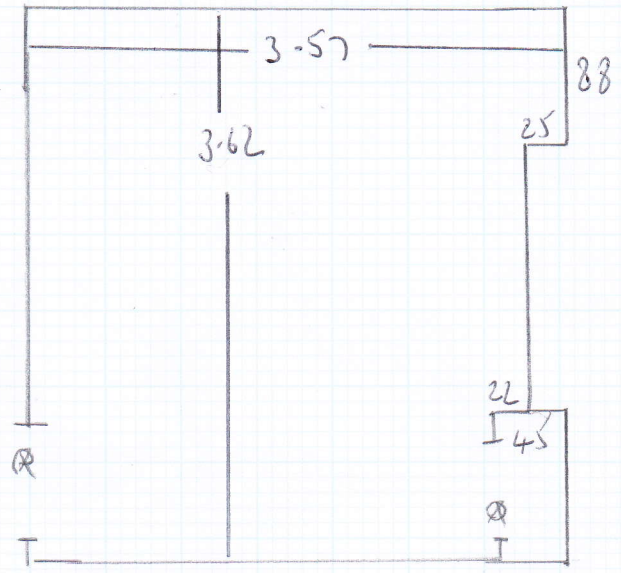

Job No: F24236
Name: THORNAES FMC
Address: BUNOP CREIGHTON
HOUSE 378 LIWE RD SWB
Tel:
Sheet: 1 OF 1

3.75m x 4.00m = 15m²

MOORLAND BLACK
STICK CARPET DIRECT