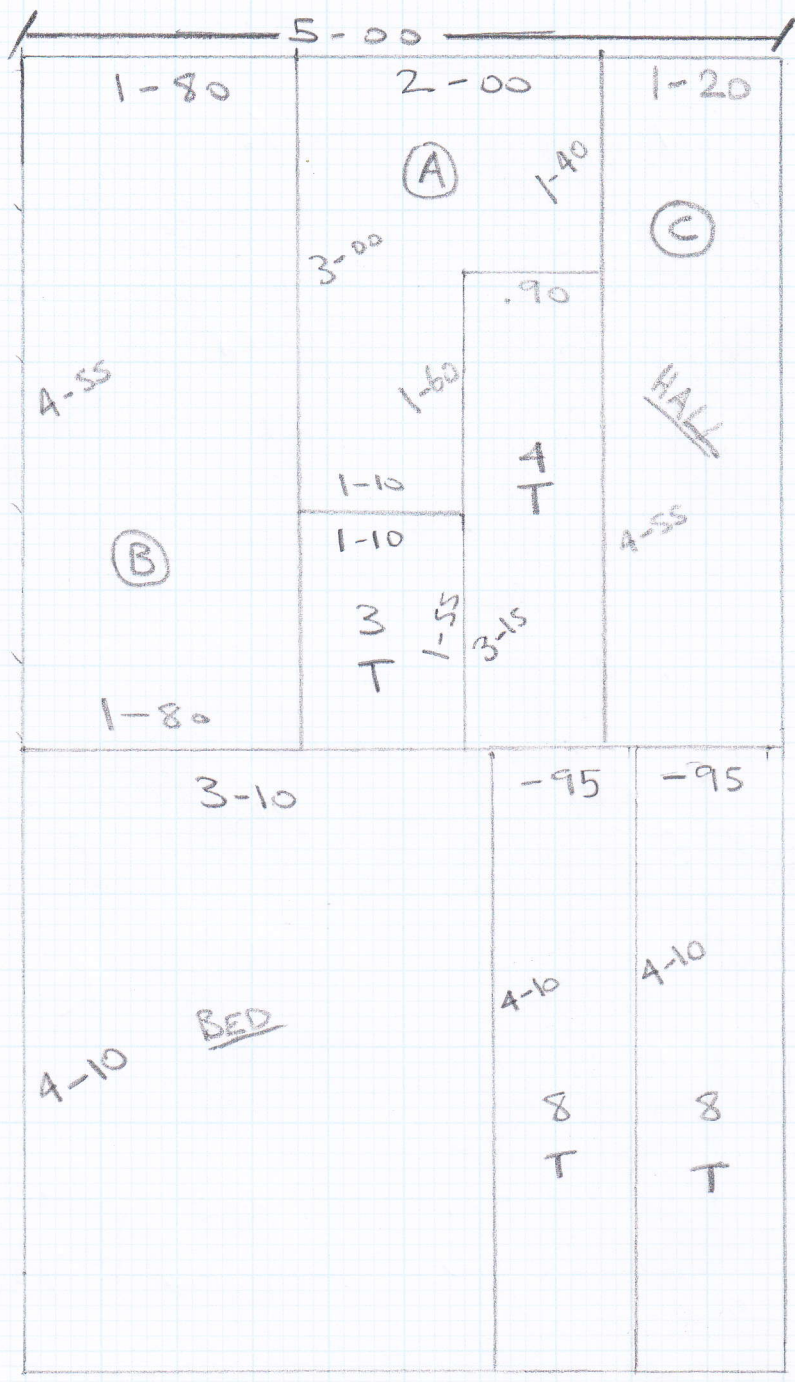

Job No: F24240
 Name: CHANGER
 Address: 31A GOODWIN RD
 W12 9JN
 Tel:
 Sheet: 1 of 2

8.65M
 x 5.00M

LONDON LOOP
 92

Job No: F24240

Name: CHANGER

Address: 31A GOODWIN RD

W12 9JN

Tel:

Sheet: 2 of 2

LIVING ROOM

* 2 Stairs .80

STREET DOOR

STRS UP
↓
13 STRS .80

STEP 95x30