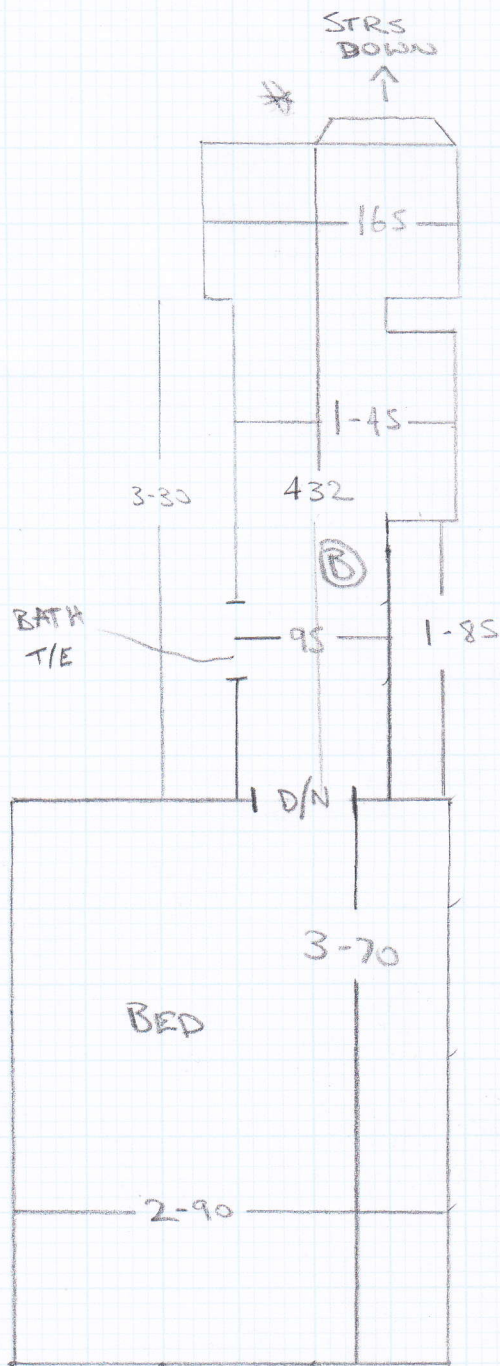

Job No: F24240
 Name: CHANGER
 Address: 31A GOODWIN RD
 W12 9JN
 Tel:
 Sheet: 1 of 2

8.65M
 x 5.00M

LONDON LOOP
 92

Job No: F24240

Name: CHANGER

Address: 31A GOODWIN RD

W12 9JN

Tel:

Sheet: 2 of 2

LIVING ROOM

* 2 Stairs .80

STREET DOOR

STRS UP
↓
13 STRS .80

STEP 95x30