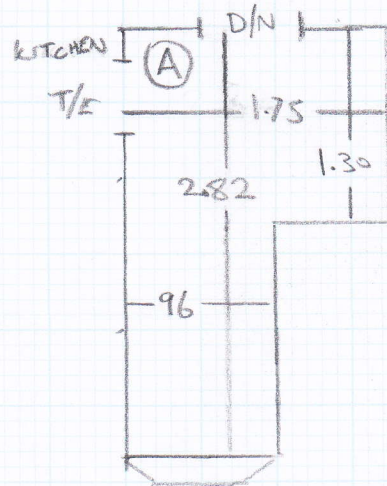

Job No: F24240
 Name: CHANGER
 Address: 31A GOODWIN RD
 W12 9JN
 Tel:
 Sheet: 1 of 2

8.65M
 x 5.00M

LONDON LOOP
 92

Job No: F24240

Name: CHANGER

Address: 31A GOODWIN RD

W12 9JN

Tel:

Sheet: 2 of 2

LIVING ROOM

* 2 Stairs .80

STREET DOOR

STRS UP
↓
13 STRS .80

STEP 95x30