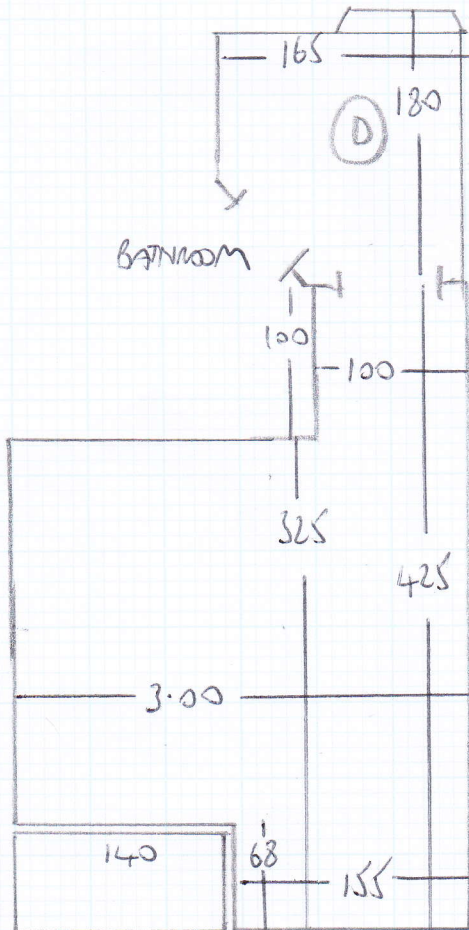

3 BEDS 58L

mrcarpets

Job No: F2A2AA  
Name: REGGIO  
Address: 22 LINVER ROAD  
SW6 3RB  
Tel:  
Sheet: 1 of 3

GOLDENWOOD VIEW  
COUNCIL GW212

PLAN 1 680 x 500  
PLAN 2 525 x 500

1205 x 500

60025m2

Get Down to  
60cm RUMBLE WITH  
+ SEND TO BH CARTERS

Top floor

Job No: 1202AA  
Name: REGGIO  
Address: 22 UNVER ROAD  
SW6 3RB  
Tel:  
Sheet: 2 of 3

- ~~FLF~~
- 1 w 78x76
  - 2 w 112x70
  - 3 w 90x64
  - 7 STR 78x47

FIRST FLOOR

Job No: F24244  
 Name: REGGIO  
 Address: 22 LOWER ROAD  
 SW6 3RB  
 Tel:  
 Sheet: 3 of 3

60cm  
 Runner TAKE EDGES  
 G/F  
 11 STPS .79

BACK DOOR MAT  
 1.69 x .50 (24mm DEEP)

FRONT DOOR MAT  
 1.05 x .95 (20mm DEEP)

$$.60 \times 2.00 = 1.2 \text{ m}^2$$

$$1.10 \times 1.00 = 1.1$$

---

$$2.3 \text{ m}^2$$