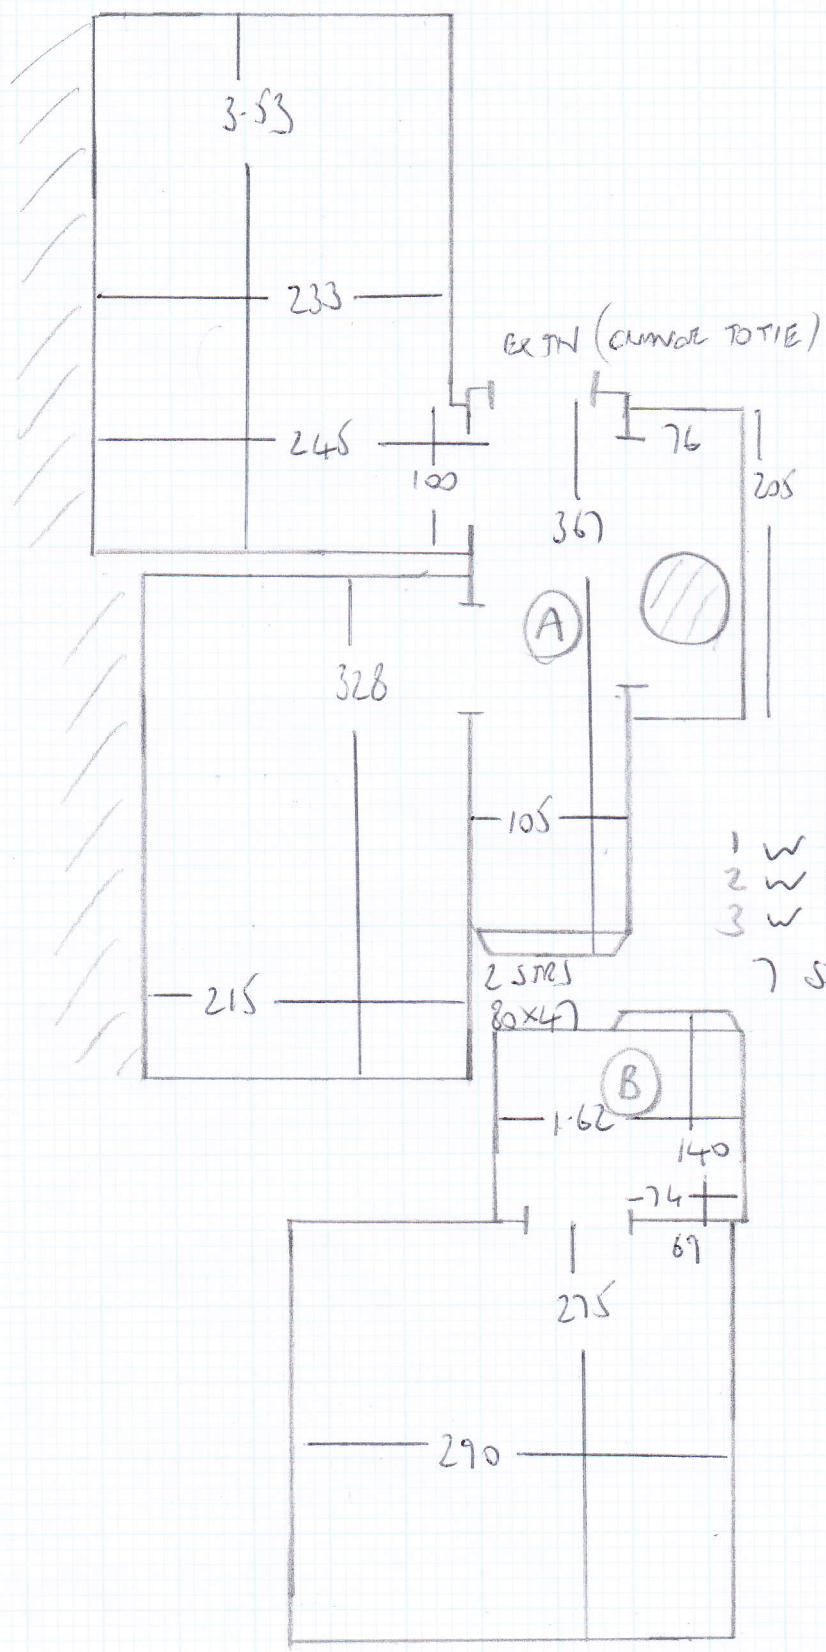

3 BEDS 58L

mrcarpets

Job No: F2A2AA  
Name: REGGIO  
Address: 22 LINVER ROAD  
SW6 3RB  
Tel:  
Sheet: 1 of 3

GOLDENWOOD VIEW  
COUNCIL GW212

PLAN 1 680 x 500  
PLAN 2 525 x 500

1205 x 500

60025m2

Get Down to  
60cm RUMBLE WITH  
+ SEND TO BH CARTERS

Top floor

Job No: 1202AA  
Name: REGGIO  
Address: 22 UNVER ROAD  
SW6 3RB  
Tel:  
Sheet: 2 of 3

- ~~FLF~~
- 1 w 78x76
  - 2 w 112x70
  - 3 w 90x64
  - 7 STR 78x47

FIRST FLOOR

Job No: F24244  
 Name: REGGIO  
 Address: 22 LOWER ROAD  
 SW6 3RB  
 Tel:  
 Sheet: 3 of 3

60cm  
 Runner TAKE EDGES  
 G/F  
 11 STPS .79

BACK DOOR MAT  
 1.69 x .50 (24mm DEEP)

FRONT DOOR MAT  
 1.05 x .95 (20mm DEEP)

$$.60 \times 2.00 = 1.2 \text{ m}^2$$

$$1.10 \times 1.00 = 1.1$$

---

$$2.3 \text{ m}^2$$