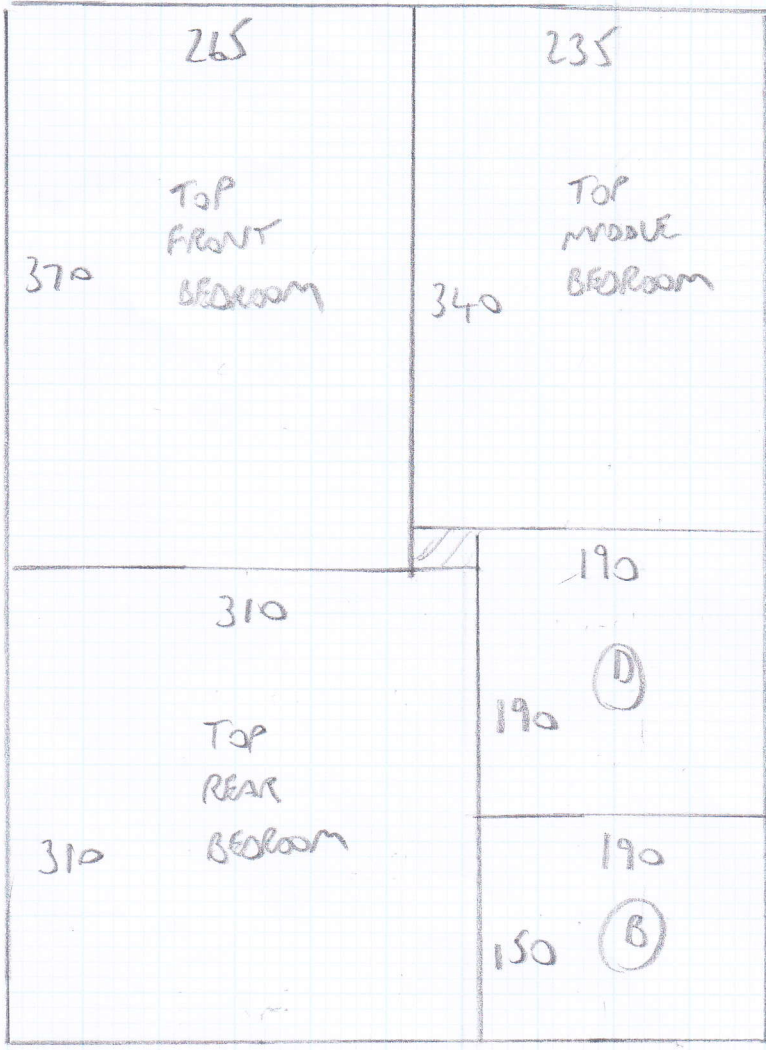

3 BEDS 58L

mrcarpets

Job No: F2A2AA  
Name: REGGIO  
Address: 22 LINVER ROAD  
SW6 3RB  
Tel:  
Sheet: 1 of 3

GOLDENWOOD VIEW  
COUNCIL GW212

PLAN 1 680 x 500  
PLAN 2 525 x 500

1205 x 500

60025m2

Get Down to  
60cm RUMBLE WITH  
+ SEND TO BH CARTERS

Top floor

Job No: 1202AA  
Name: REGGIO  
Address: 22 UNVER ROAD  
SW6 3RB  
Tel:  
Sheet: 2 of 3

- ~~FLF~~
- 1 w 78x76
  - 2 w 112x70
  - 3 w 90x64
  - 7 STR 78x47

FIRST FLOOR

Job No: F24244  
 Name: REGGIO  
 Address: 22 LOWER ROAD  
 SW6 3RB  
 Tel:  
 Sheet: 3 of 3

60cm  
 Runner TAKE EDGES  
 G/F  
 11 STPS .79

BACK DOOR MAT  
 1.69 x .50 (24mm DEEP)

FRONT DOOR MAT  
 1.05 x .95 (20mm DEEP)

$$.60 \times 2.00 = 1.2 \text{ m}^2$$

$$1.10 \times 1.00 = 1.1$$

---

$$2.3 \text{ m}^2$$