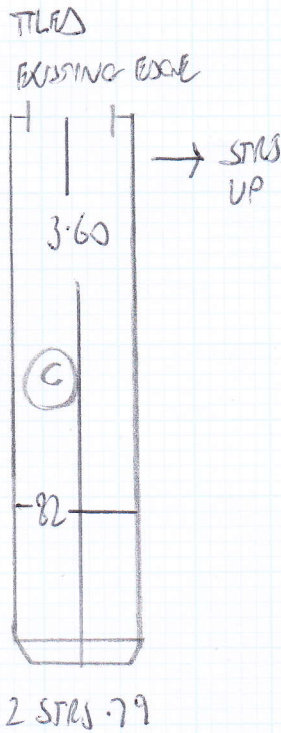

3 BEDS 58L

mrcarpets

Job No: F2A2AA  
Name: REGGIO  
Address: 22 LINVER ROAD  
SW6 3RB  
Tel:  
Sheet: 1 of 3

GOLDENWOOD VIEW  
COUNCIL GW212

PLAN 1 680 x 500  
PLAN 2 525 x 500

1205 x 500

60025m2

Get Down to  
60cm RUMBLE WITH  
+ SEND TO BH CARTERS

Top floor

Job No: 1202AA  
Name: REGGIO  
Address: 22 UNVER ROAD  
SW6 3RB  
Tel:  
Sheet: 2 of 3

- ~~FLF~~
- 1 w 78x76
  - 2 w 112x70
  - 3 w 90x64
  - 7 STR 78x47

FIRST FLOOR

Job No: F24244  
 Name: REGGIO  
 Address: 22 LOWER ROAD  
 SW6 3RB  
 Tel:  
 Sheet: 3 of 3

60cm  
 Runner TAKE EDGES  
 G/F  
 11 STPS .79

BACK DOOR MAT  
 1.69 x .50 (24mm DEEP)

FRONT DOOR MAT  
 1.05 x .95 (20mm DEEP)

$$.60 \times 2.00 = 1.2 \text{ m}^2$$

$$1.10 \times 1.00 = 1.1$$

---

$$2.3 \text{ m}^2$$