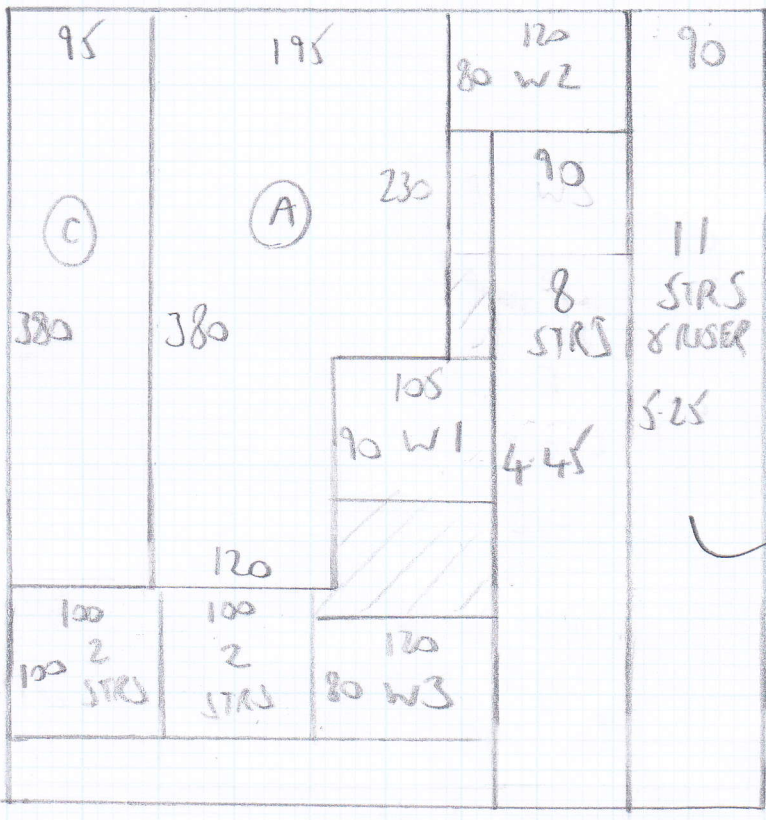

3 BEDS 58L

mrcarpets

Job No: F2A2AA  
Name: REGGIO  
Address: 22 LINVER ROAD  
SW6 3RB  
Tel:  
Sheet: 1 of 3

GOLDENWOOD VIEW  
COUNCIL GW212

PLAN 1 680 x 500  
PLAN 2 525 x 500

1205 x 500

60025m2

Get Down to  
60cm RUMBLE WITH  
+ SEND TO BH CARTERS

Top floor

Job No: 1202AA  
Name: REGGIO  
Address: 22 UNVER ROAD  
SW6 3RB  
Tel:  
Sheet: 2 of 3

- ~~FLF~~
- 1 w 78x76
  - 2 w 112x70
  - 3 w 90x64
  - 7 STR 78x47

FIRST FLOOR

Job No: F24244  
 Name: REGGIO  
 Address: 22 LOWER ROAD  
 SW6 3RB  
 Tel:  
 Sheet: 3 of 3

60cm  
 Runner TAKE EDGES  
 G/F  
 11 STPS .79

BACK DOOR MAT  
 1.69 x .50 (24mm DEEP)

FRONT DOOR MAT  
 1.05 x .95 (20mm DEEP)

$$.60 \times 2.00 = 1.2 \text{ m}^2$$

$$1.10 \times 1.00 = 1.1$$

---

$$2.3 \text{ m}^2$$