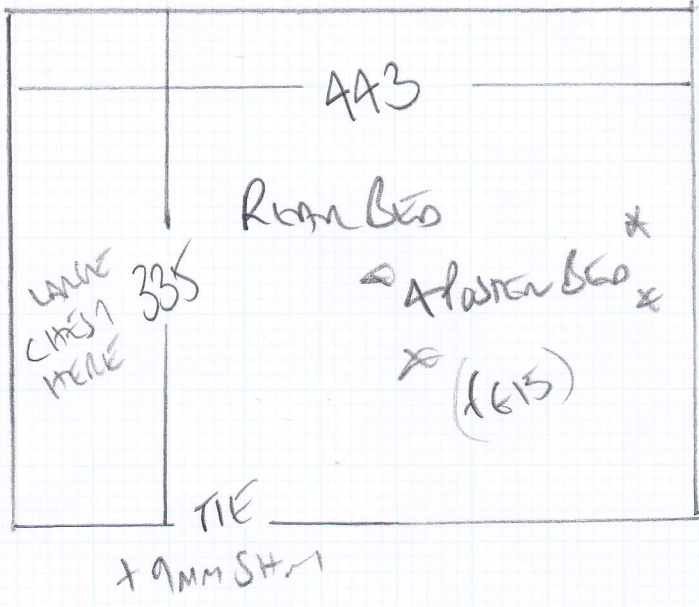

mrcarpets

Job No: F24263
 Name: FAIZUWAH KHAN
 Address: 19 CRIST ROAD
 WILLOW
 Tel:
 Sheet: 1 of 1

LANCER BED
 LULLWORTH
 LW32 10 CONTINUM
 350 x 500m
 1750m²

SMALL BED
 LULLWORTH LW20
 230 x 400m
 920m²