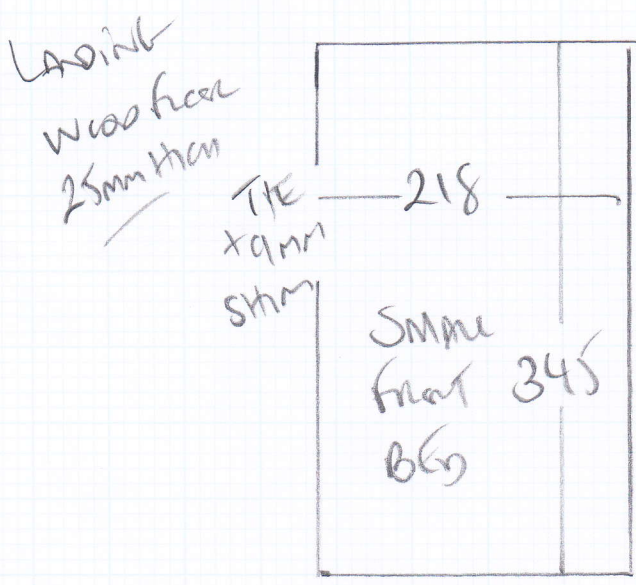

mrcarpets

Job No: F24263
 Name: FAIZUWAH KHAN
 Address: 19 CRIST ROAD
 WILLOW
 Tel:
 Sheet: 1 of 1

LANCER BED
 LULLWORTH
 LW32 10 CONTINUM
 350 x 500m
 1750m²

SMALL BED
 LULLWORTH LW20
 230 x 400m
 920m²