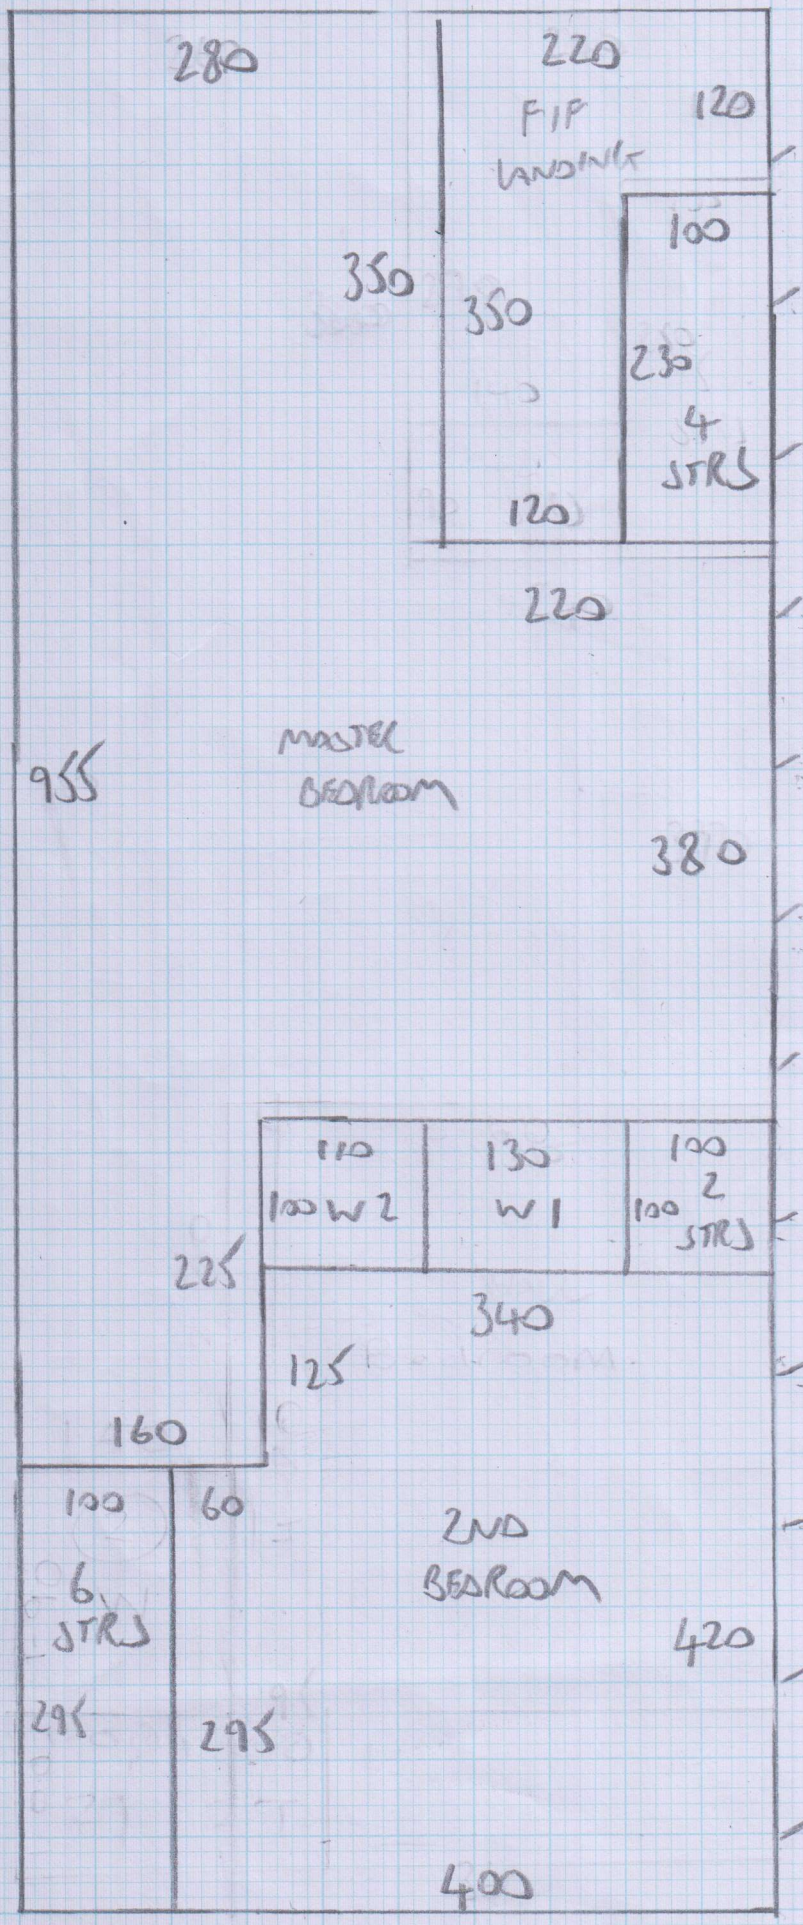

Job No: FLR287  
 Name: LIFELHOUSE LONDON  
 Address: 199 GREYHOUND RD  
W14 9SD

Tel: \_\_\_\_\_  
 Sheet: 1 of 5  
(1st FLOOR)

SUBURBY  
633/32  
12.50 x 5MTR  
62.50M2

12.50

Job No: F24287

Name: Lifehouse London LTD

Address: 199 Greyhound Road  
W14 9SD

Tel:

Sheet: 2 of 5

Ground floor areas.

Finelooop -  
FLO 492

PLAN

- 3.10 x 4.00

Bed

- 5.70 x 4.00

Reception Room

- 10.65 x 5.00

GROUND FLOOR

Job No: **f24287**  
 Name: **LIFEHOUSE LONDON LTD**  
 Address: **199 GREYHOUND RD**  
**W14 9SD**  
 Tel: \_\_\_\_\_  
 Sheet: **3 of 5**

Textiles  
 Fire-Loop  
 No. 1192  
 TUED  
 HEAVY GRANT LINES  
 Many  
 10 W CENTER  
 3-4-25  
 10-10-10  
 2-10-10  
 5-10-10  
 35-20

Job No: f24287  
Name: LIFEHOUSE LONDON LTD  
Address: 199 GREYHOUND RD  
W14 9SD  
Tel:  
Sheet: 4 of 5

GRAND FLOOR PLAN

Job No: F24287  
 Name: LIFELHOUSE LONDON LTD  
 Address: 199 GREYHOUND ROAD  
 W14 9SD  
 Tel:  
 Sheet: 5 of 5