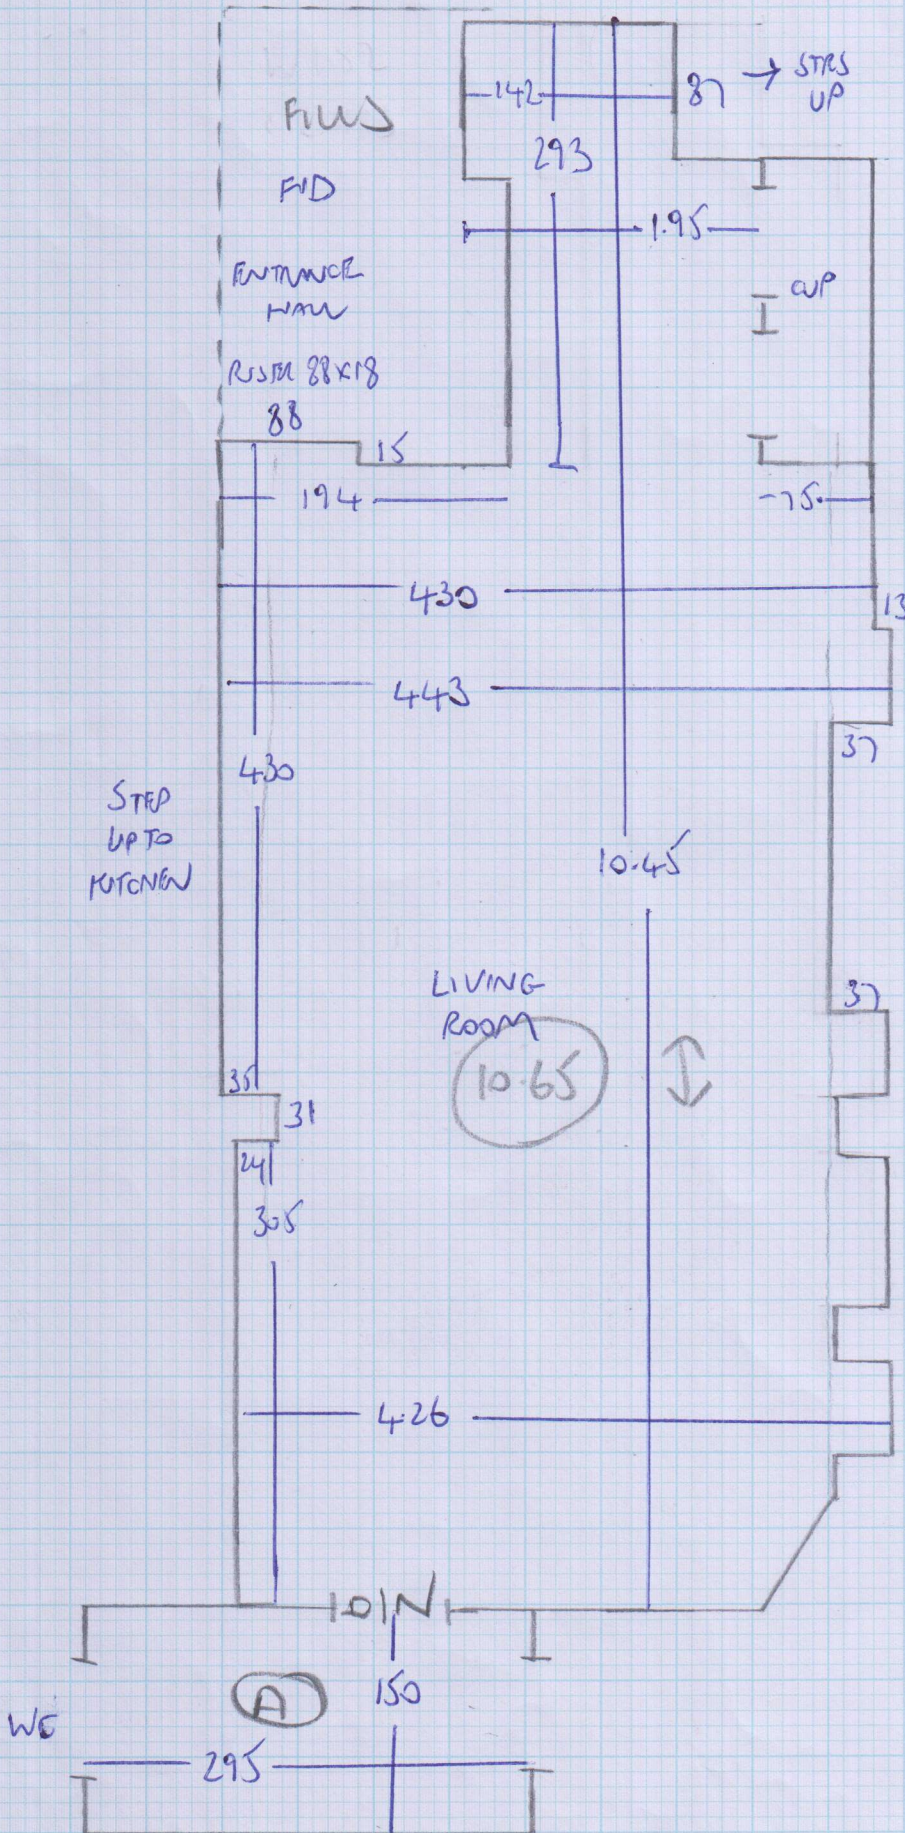

Job No: FLR287  
 Name: LIFELHOUSE LONDON  
 Address: 199 GREYHOUND RD  
W14 9SD

Tel: \_\_\_\_\_  
 Sheet: 1 of 5  
(1st FLOOR)

SUBURBY  
633/32  
12.50 x 5MTR  
62.50M2

12.50

Job No: F24287

Name: Lifehouse London LTD

Address: 199 Greyhound Road  
W14 9SD

Tel:

Sheet: 2 of 5

Ground floor areas.

Finelooop -  
FLO 492

PLAN

- 3.10 x 4.00

Bed

- 5.70 x 4.00

Reception Room

- 10.65 x 5.00

GROUND FLOOR

Job No: **f24287**  
 Name: **LIFEHOUSE LONDON LTD**  
 Address: **199 GREYHOUND RD**  
**W14 9SD**  
 Tel: \_\_\_\_\_  
 Sheet: **3 of 5**

Textiles  
 Fire-Loop  
 No. 1192  
 TUED  
 HEAVY GRANT LINES  
 Many  
 10 W CENTER  
 3-4-25  
 10-10-10  
 2-10-10  
 5-10-10  
 35-20

Job No: f24287  
Name: LIFEHOUSE LONDON LTD  
Address: 199 GREYHOUND RD  
W14 9SD  
Tel:  
Sheet: 4 of 5

GRAND FLOOR PLAN

Job No: F24287  
 Name: LIFELHOUSE LONDON LTD  
 Address: 199 GREYHOUND ROAD  
 W14 9SD  
 Tel:  
 Sheet: 5 of 5