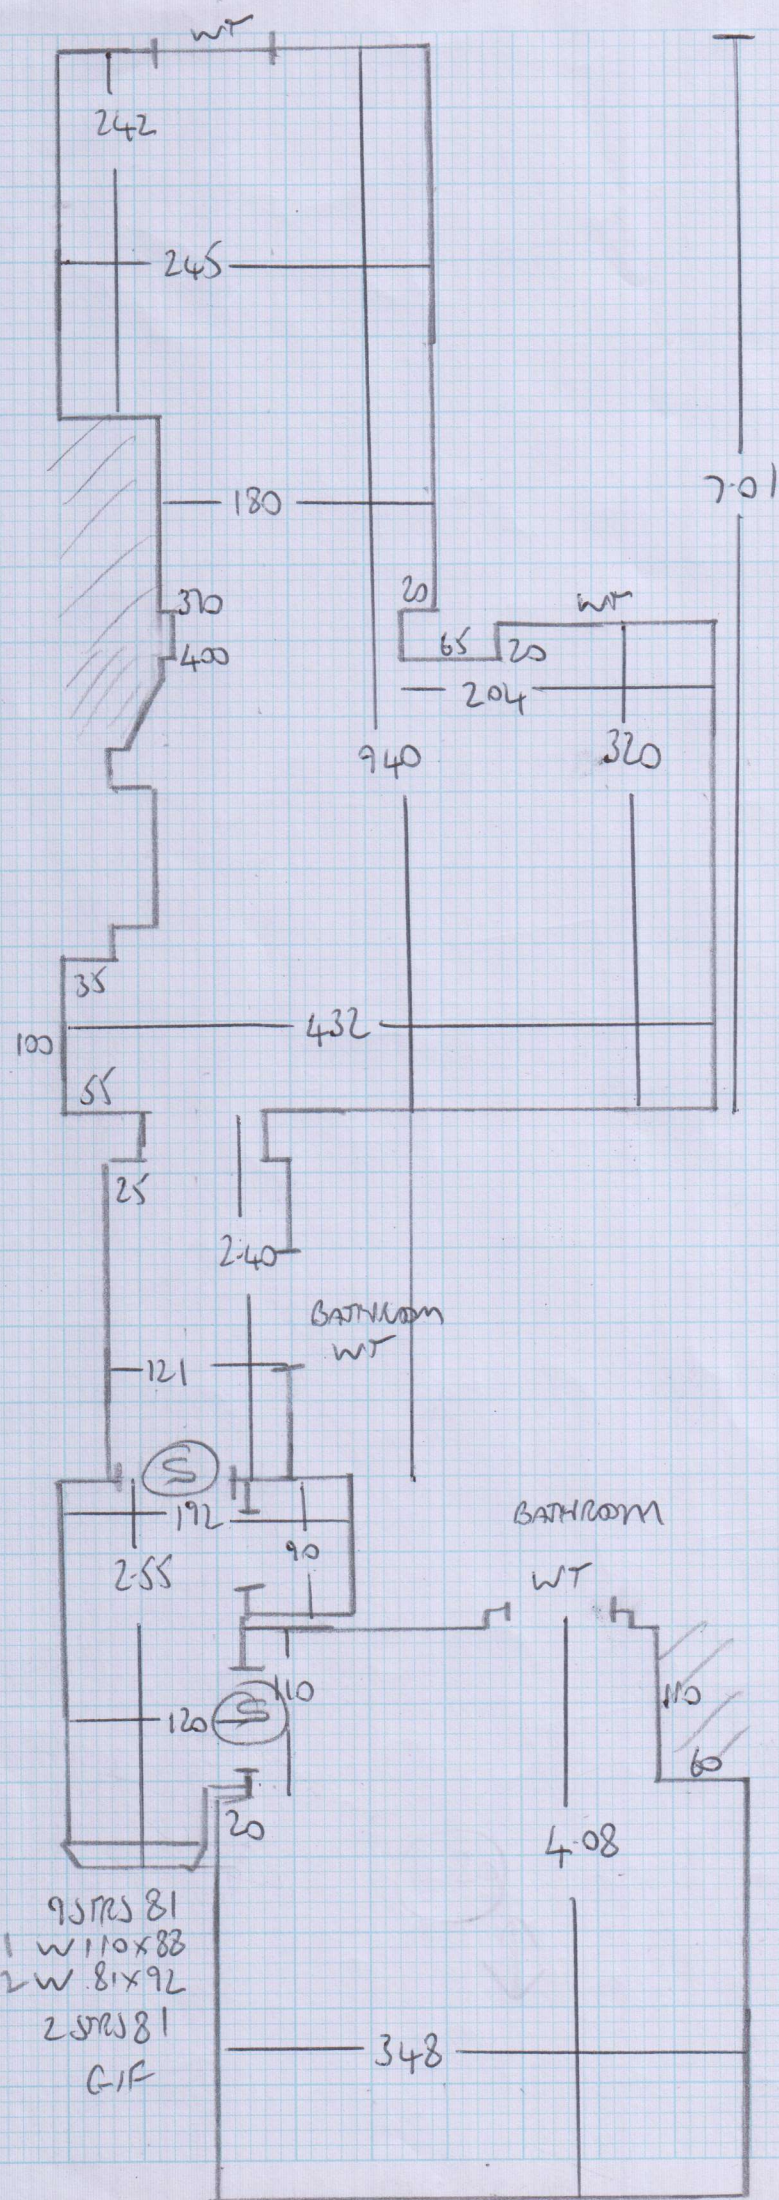

Job No: FLR287  
 Name: LIFELHOUSE LONDON  
 Address: 199 GREYHOUND RD  
W14 9SD

Tel: \_\_\_\_\_  
 Sheet: 1 of 5  
(1st FLOOR)

SUBURBY  
633/32  
12.50 x 5MTR  
62.50M2

12.50

Job No: F24287

Name: Lifehouse London LTD

Address: 199 Greyhound Road  
W14 9SD

Tel:

Sheet: 2 of 5

Ground floor areas.

Finelooop -  
FLO 492

PLAN

- 3.10 x 4.00

Bed

- 5.70 x 4.00

Reception Room

- 10.65 x 5.00

GROUND FLOOR

Job No: **f24287**  
 Name: **LIFEHOUSE LONDON LTD**  
 Address: **199 GREYHOUND RD**  
**W14 9SD**  
 Tel: \_\_\_\_\_  
 Sheet: **3 of 5**

Textiles  
 Fire-Loop  
 No. 1192  
 TUED  
 HEAVY GRANT LINES  
 Many  
 10 W CENTER  
 3-4-25  
 10-10-10  
 2-10-10  
 5-10-10  
 35-20

Job No: f24287  
Name: LIFEHOUSE LONDON LTD  
Address: 199 GREYHOUND RD  
W14 9SD  
Tel:  
Sheet: 4 of 5

GRAND FLOOR PLAN

Job No: F24287  
 Name: LIFELHOUSE LONDON LTD  
 Address: 199 GREYHOUND ROAD  
 W14 9SD  
 Tel:  
 Sheet: 5 of 5