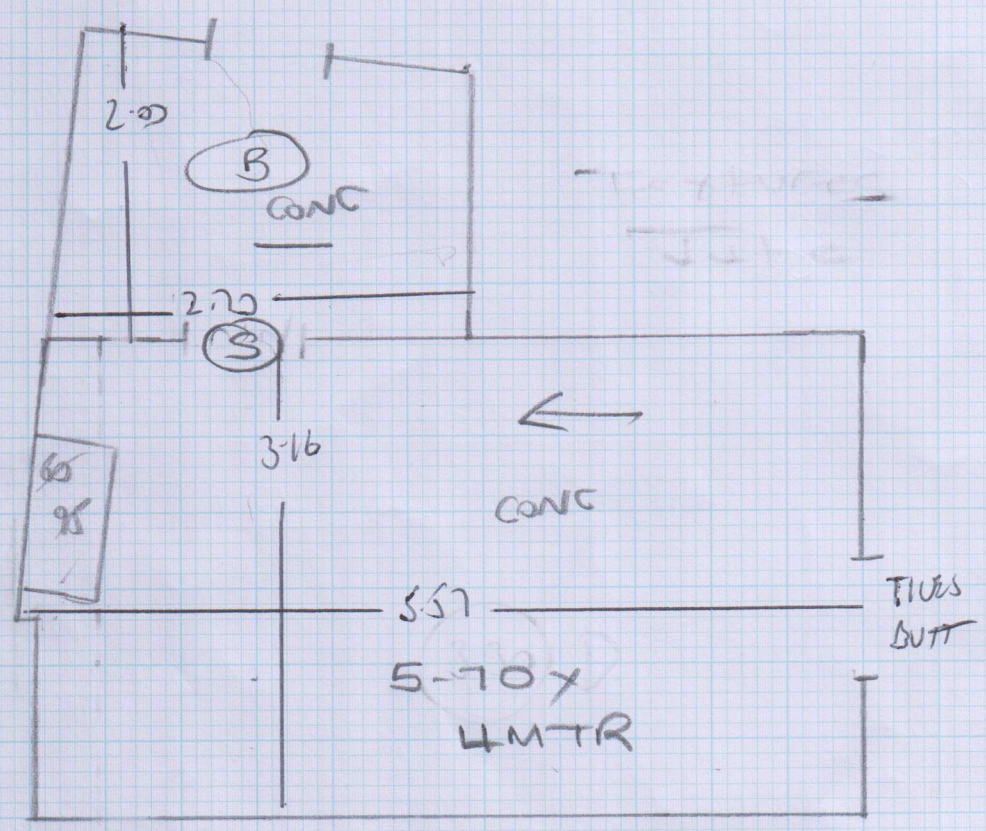

Job No: f24287
Name: LIFEHOUSE LONDON LTD
Address: 199 GREYHOUND RD
W14 9SD
Tel:
Sheet: 4 of 5

GRAND FLOOR PLAN