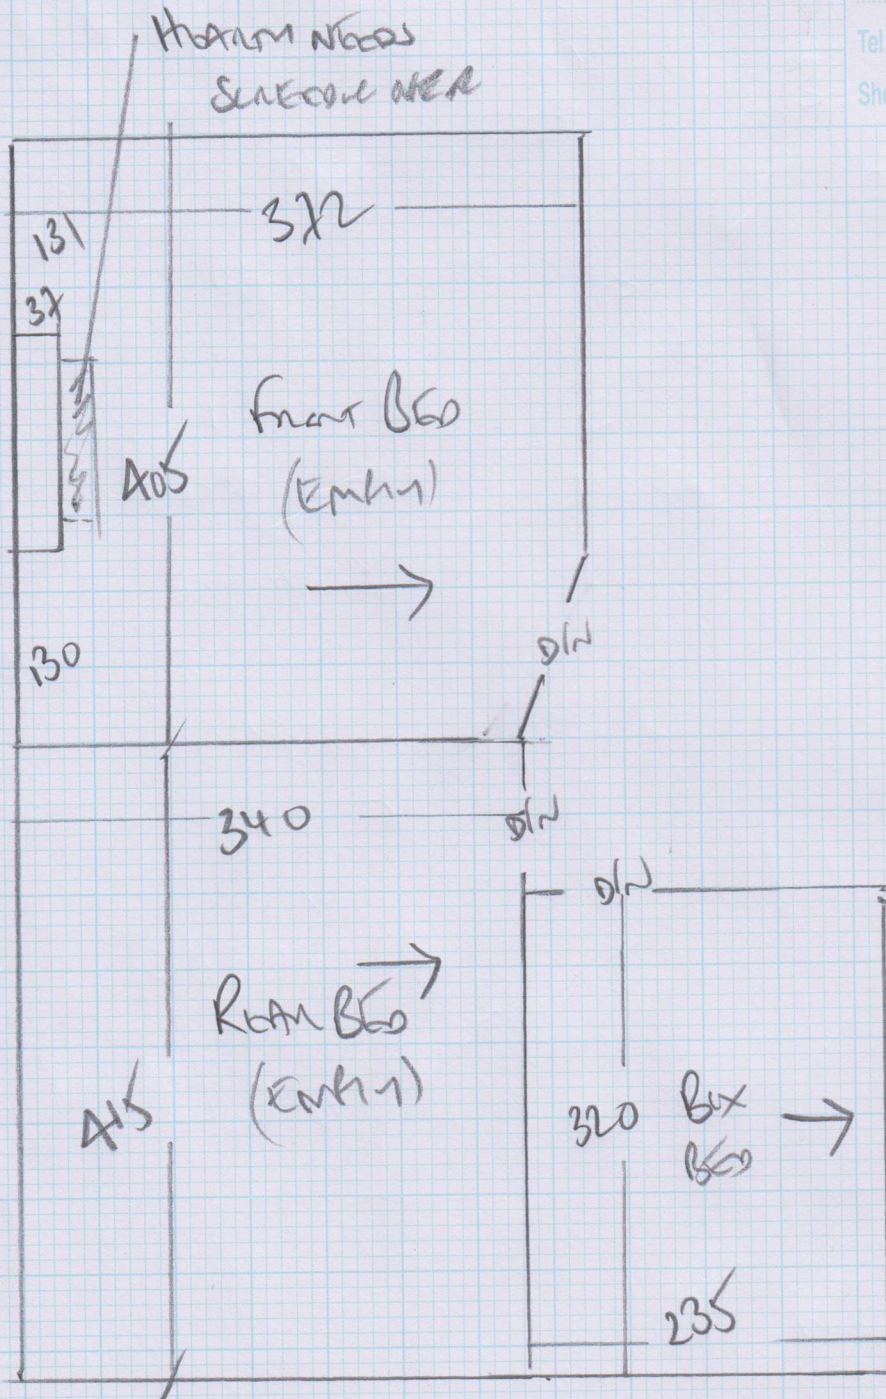

Job No: F24302
 Name: BEACON
 Address: RUNNYMEDE
 HUNTERS ROAD
 Tel: W30AS
 Sheet: 1 of 4

650

FINELOCF
 Color from Agg
 (STOCKHOLM)
 Row 1 650 x 500
 Row 2 370 x 500
 Row 3 180 x 500
 Row 4 720 x 500
 1920 x 500

370

96m²

180

Job No: F24302
 Name: BEACON
 Address: Runnymede
 Hatherly Road
 Tel: W3 0AJ
 Sheet: 2 of 4

TOP FLOOR

Job No: F24302
 Name: BEAGON.
 Address: RUNNYMERE
 HIGHFIELD RD W3 0AJ
 Tel:
 Sheet: 3 of 4

- 8 STRS .70x.46
- 1 W 80x62
- 2 W 100x62
- 3 W 66x72
- 1 STR 70x46
- GN 116x65
- F/F

FIRST FLOOR

- 1 STR .79
- 4 W 92x61
- 5 W 112x70
- 6 W 75x68
- 11 STRS .77

MAT 192 x 76

Job No: F24302

Name: KUMARSEL

Address: HANTRAD RD
W300J

Tel:

Sheet: A of A

DOOR ALSO WITH IN