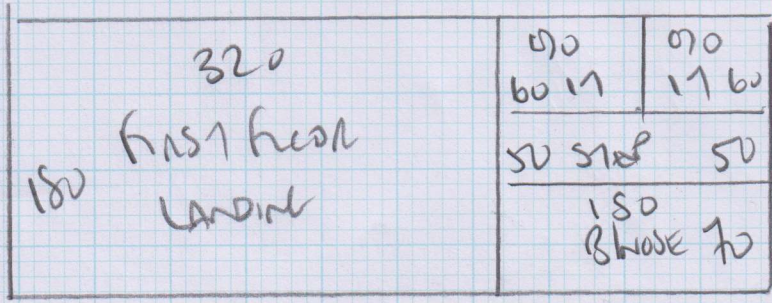

Job No: F24302
 Name: BEACON
 Address: RUNNYMEDE
 HUNTERS ROAD
 Tel: W30AS
 Sheet: 1 of 4

650

FINELOCF
 Color from Agg
 (STOCKHOLM)
 Row 1 650 x 500
 Row 2 370 x 500
 Row 3 180 x 500
 Row 4 720 x 500
 1920 x 500

370

96m²

180

Job No: F24302
 Name: BEACON
 Address: Runnymede
 Hatherly Road
 Tel: W3 0AJ
 Sheet: 2 of 4

TOP FLOOR

Job No: F24302
 Name: BEAGON.
 Address: RUNNYMERE
 HIGHFIELD RD W3 0AJ
 Tel:
 Sheet: 3 of 4

- 8 STRS .70x.46
- 1 W 80x62
- 2 W 100x62
- 3 W 66x72
- 1 STR 70x46
- GN 116x65
- F/F

FIRST FLOOR

- 1 STR .79
- 4 W 92x61
- 5 W 112x70
- 6 W 75x68
- 11 STRS .77

MAT 192 x 76

Job No: F24302

Name: KUMARSEL

Address: HANTRAD RD
W300J