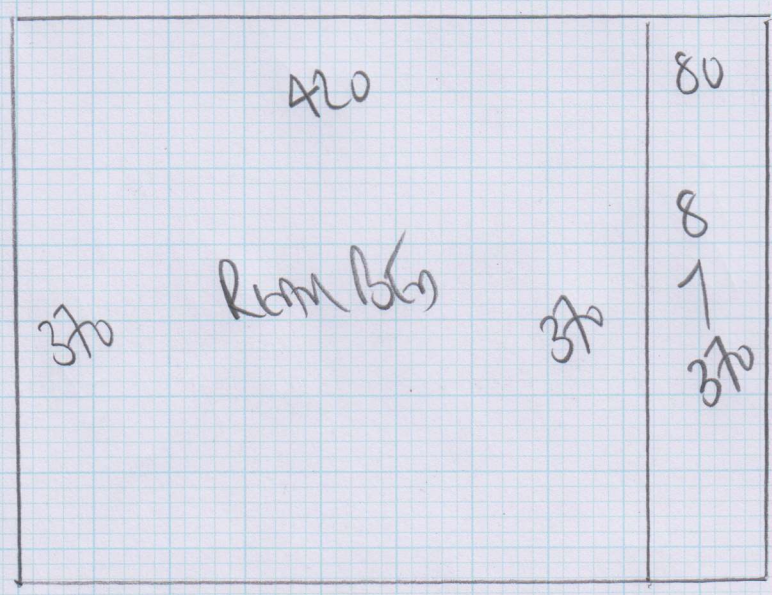

Job No: F24302
 Name: BEACON
 Address: RUNNYMEDE
 HUNTERS ROAD
 Tel: W30AS
 Sheet: 1 of 4

650

FINELOCF
 Color from Agg
 (STOCKHOLM)
 Row 1 650 x 500
 Row 2 370 x 500
 Row 3 180 x 500
 Row 4 720 x 500
 1920 x 500

370

96m²

180

Job No: F24302
 Name: BEACON
 Address: Runnymede
 Hatherly Road
 Tel: W3 0AJ
 Sheet: 2 of 4

TOP FLOOR

Job No: F24302
 Name: BEAGON.
 Address: RUNNYMERE
 HIGHFIELD RD W3 0AJ
 Tel:
 Sheet: 3 of 4

- 8 STRS .70x.46
- 1 W 80x62
- 2 W 100x62
- 3 W 66x72
- 1 STR 70x46
- GN 116x65
- F/F

FIRST FLOOR

- 1 STR .79
- 4 W 92x61
- 5 W 112x70
- 6 W 75x68
- 11 STRS .77

MAT 192 x 76

Job No: F24302

Name: KUMARSEL

Address: HANTRAD RD
W300J