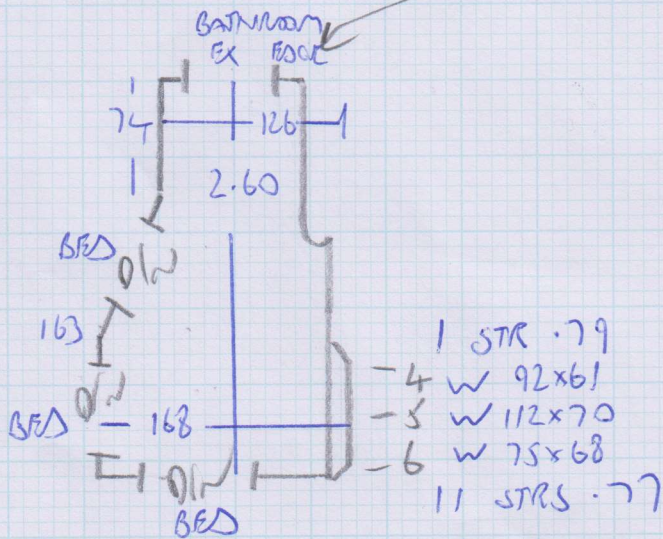

Job No: F24302
 Name: BEACON
 Address: RUNNYMEDE
 HUNTERS ROAD
 Tel: W30AS
 Sheet: 1 of 4

650

FINELOCF
 Color from Agg
 (STOCKHOLM)
 Row 1 650 x 500
 Row 2 370 x 500
 Row 3 180 x 500
 Row 4 720 x 500
 1920 x 500

370

96m²

180

Job No: F24302
 Name: BEACON
 Address: Runnymede
 Hatherly Road
 Tel: W3 0AJ
 Sheet: 2 of 4

TOP FLOOR

Job No: F24302
 Name: BEAGON.
 Address: RUNNYMERE
 HIGHFIELD RD W3 0AJ
 Tel:
 Sheet: 3 of 4

- 8 STRS .70x.46
- 1 W 80x62
- 2 W 100x62
- 3 W 66x72
- 1 STR 70x46
- GN 116x65
- F/F

FIRST FLOOR

- 1 STR .79
- 4 W 92x61
- 5 W 112x70
- 6 W 75x68
- 11 STRS .77

MAT 192 x 76

Job No: F24302

Name: KUMARSEL

Address: HANTRAD RD
W300J