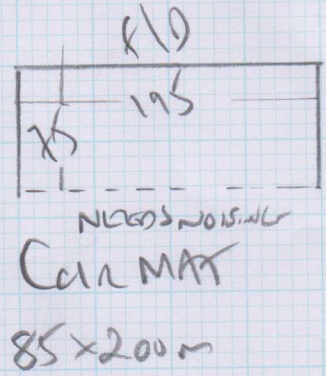

Job No: F24302

Name: KUMARSEL

Address: HANTRAD RD
W300J

Tel:

Sheet: A of A

DOOR ALSO WITH IN