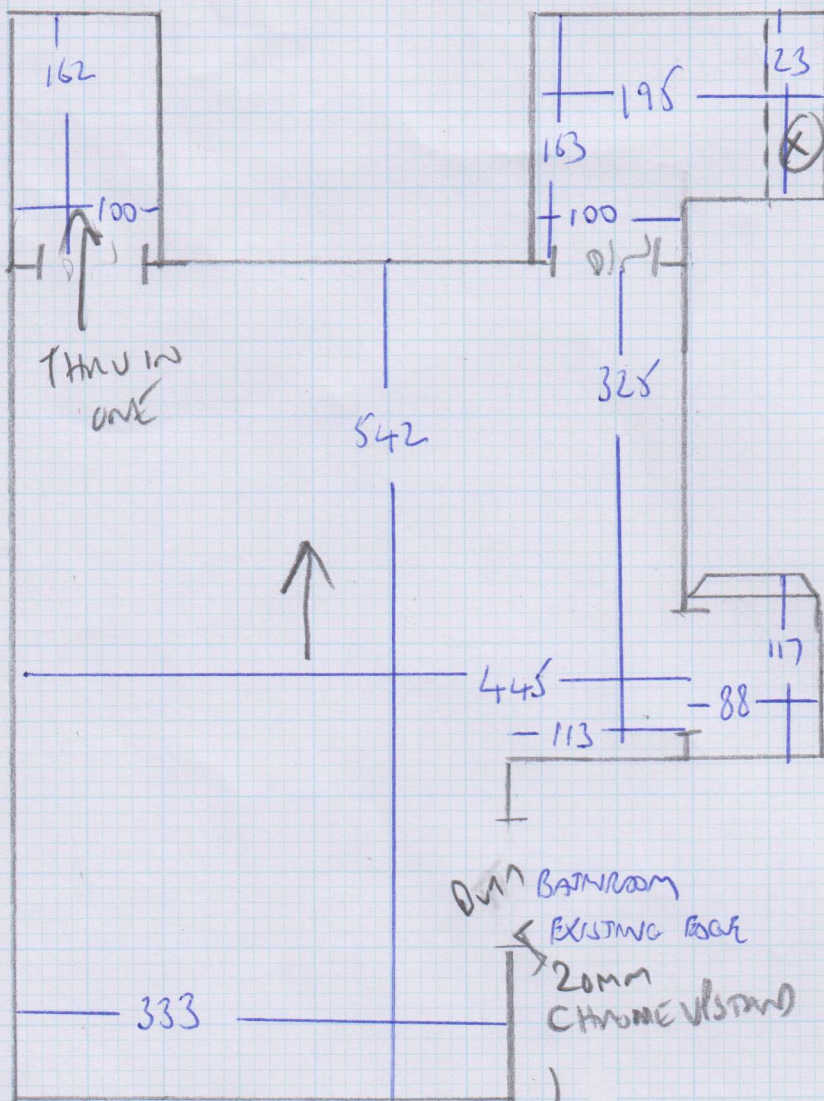

Job No: F24302
 Name: BEACON
 Address: RUNNYMEDE
 HUNTERS ROAD
 Tel: W30AS
 Sheet: 1 of 4

650

FINELOCF
 Color from Agg
 (STOCKHOLM)
 Row 1 650 x 500
 Row 2 370 x 500
 Row 3 180 x 500
 Row 4 720 x 500
 1920 x 500

370

96m²

180

Job No: F24302
 Name: BEACON
 Address: Runnymede
 Hatherly Road
 Tel: W3 0AJ
 Sheet: 2 of 4

TOP FLOOR

Job No: F24302
 Name: BEAGON.
 Address: RUNNYMERE
 HIGHFIELD RD W3 0AJ
 Tel:
 Sheet: 3 of 4

- 8 STRS .70x.46
- 1 W 80x62
- 2 W 100x62
- 3 W 66x72
- 1 STR 70x46
- GN 116x65
- F/F

FIRST FLOOR

- 1 STR .79
- 4 W 92x61
- 5 W 112x70
- 6 W 75x68
- 11 STRS .77

MAT 192 x 76

Job No: F24302

Name: KUMARSEL

Address: HANTRAD RD
W300J