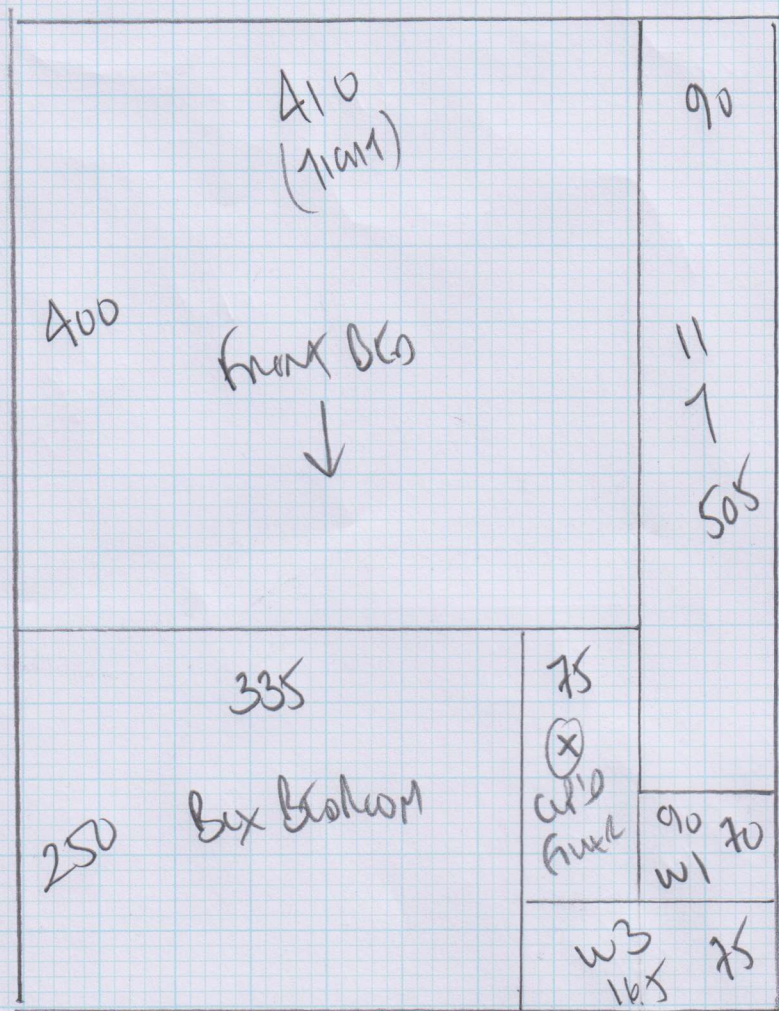

Job No: F24302
 Name: BEACON
 Address: RUNNYMEDE
 HUNTERS ROAD
 Tel: W30AS
 Sheet: 1 of 4

650

FINELOCF
 Color from Agg
 (STOCKHOLM)
 Row 1 650 x 500
 Row 2 370 x 500
 Row 3 180 x 500
 Row 4 720 x 500
 1920 x 500

370

96m²

180

Job No: F24302
 Name: BEACON
 Address: Runnymede
 Hatherly Road
 Tel: W3 0AJ
 Sheet: 2 of 4

TOP FLOOR

Job No: F24302
 Name: BEAGON.
 Address: RUNNYMERE
 HIGHFIELD RD W3 0AJ
 Tel:
 Sheet: 3 of 4

- 8 STRS .70x.46
- 1 W 80x62
- 2 W 100x62
- 3 W 66x72
- 1 STR 70x46
- GN 116x65
- F/F

FIRST FLOOR

- 1 STR .79
- 4 W 92x61
- 5 W 112x70
- 6 W 75x68
- 11 STRS .77

MAT 192 x 76

Job No: F24302

Name: KUMARSEL

Address: HANTRAD RD
W300J

Tel:

Sheet: A of A

DOOR ALSO WITH IN