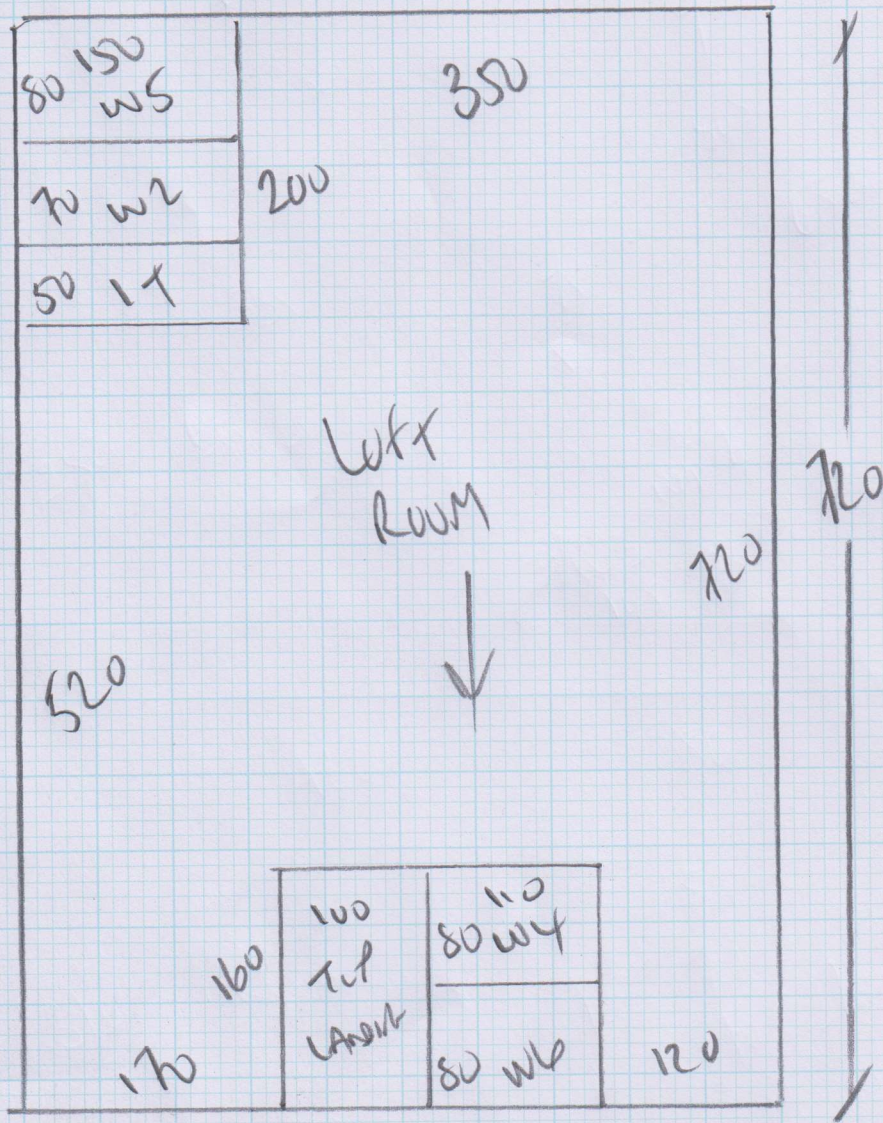

Job No: F24302
 Name: BEACON
 Address: RUNNYMEDE
 HUNTERS ROAD
 Tel: W30AS
 Sheet: 1 of 4

650

FINELOCF
 Color from Agg
 (STOCKHOLM)
 Row 1 650 x 500
 Row 2 370 x 500
 Row 3 180 x 500
 Row 4 720 x 500
 1920 x 500

370

96m²

180

Job No: F24302
 Name: BEACON
 Address: Runnymede
 Hatherly Road
 Tel: W3 0AJ
 Sheet: 2 of 4

TOP FLOOR

Job No: F24302
 Name: BEAGON.
 Address: RUNNYMERE
 HIGHFIELD RD W3 0AJ
 Tel:
 Sheet: 3 of 4

- 8 STRS .70x.46
- 1 W 80x62
- 2 W 100x62
- 3 W 66x72
- 1 STR 70x46
- GN 116x65
- F/F

FIRST FLOOR

- 1 STR .79
- 4 W 92x61
- 5 W 112x70
- 6 W 75x68
- 11 STRS .77

MAT 192 x 76

Job No: F24302

Name: KUMARSEL

Address: HANTRAD RD
W300J

Tel:

Sheet: A of A

DOOR ALSO WITH IN