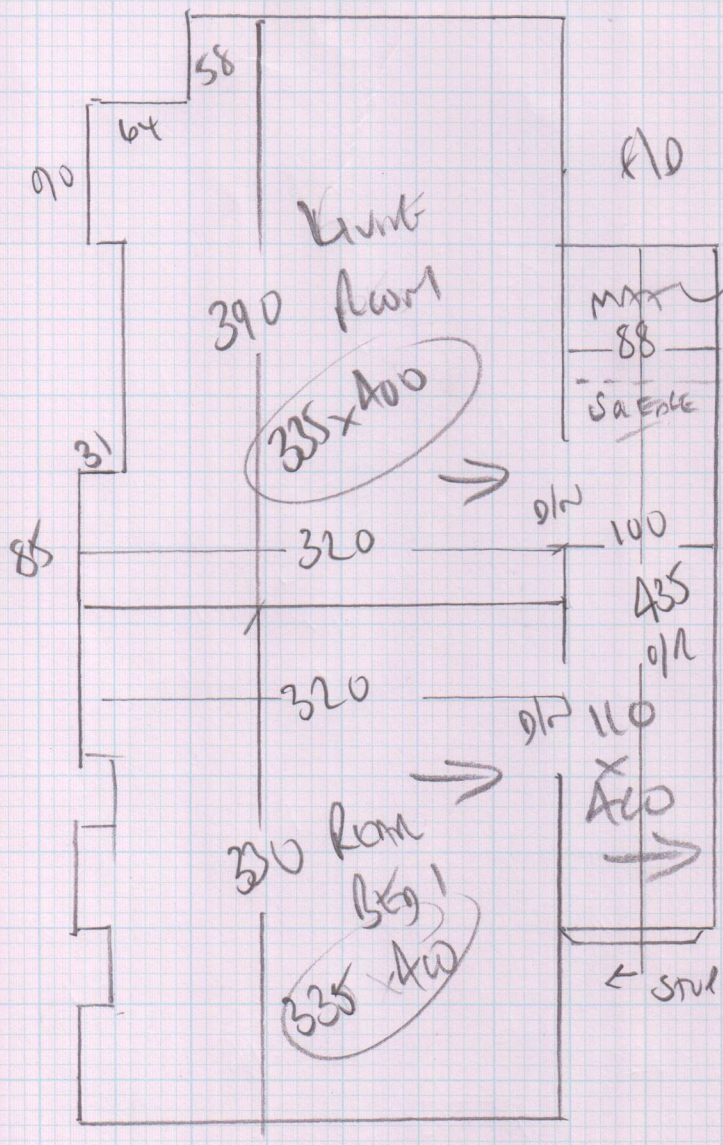

Job No: F24303
 Name: CARAMMA
 Address: 31 Parkway S1
 Tel: W6 9EW
 Sheet: 1 OF 1

NARROW
 COL MATH?
 80 x 100M
 SEPARATE!

- TRAVERSE A083
- Living Room 335 x 400
 - Bed 1 335 x 400
 - Bed 2 215 x 400
 - Hall 110 x 400
-
- 995 x 400

39.80m²

REINFORCEMENT REQUIRED
 FOR THIS AREA