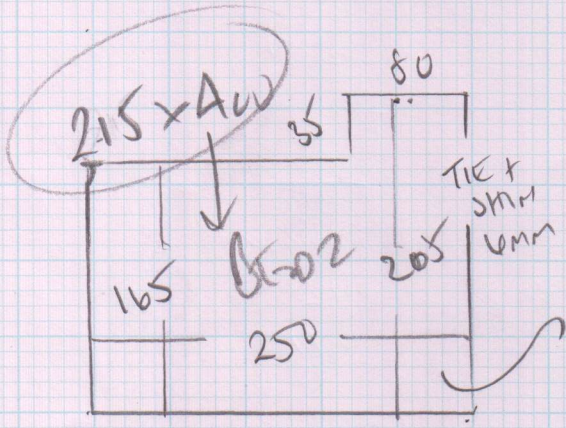

Job No: F24303
 Name: CARAMMA
 Address: 31 Parkway S1
 Tel: W6 9EW
 Sheet: 1 OF 1

NARROW
 COL MATH?
 80 x 100M
 SEPARATE!

- TRAVERSE A083
- Living Room 335 x 400
 - Bed 1 335 x 400
 - Bed 2 215 x 400
 - Hall 110 x 400
-
- 995 x 400

39.80m²

REINFORCEMENT REQUIRED
 FOR THIS AREA