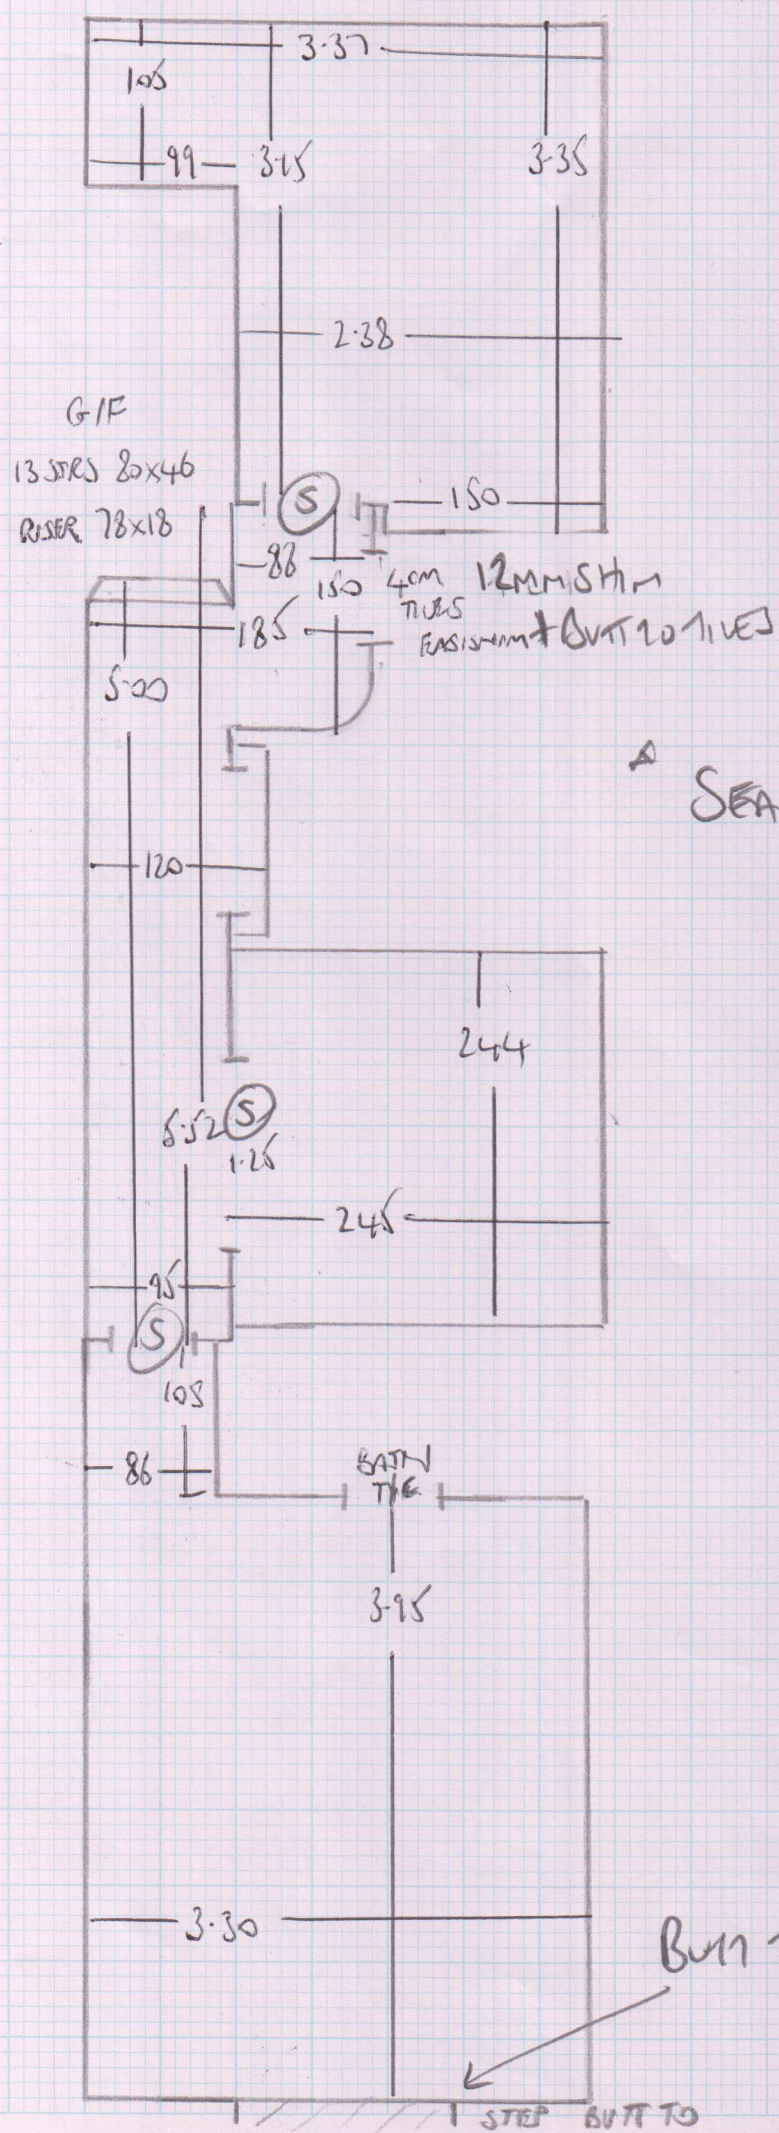

Job No: F24304
Name: WARLOW
Address: 92A HIGHLEVER ROAD
W10 6PN
Tel:
Sheet: 1 of 2

1st floor stairs
CARWABY STRIPE
CARRIAGE FADE ANTRIM
6.75m x 1.00m

Job No: **f24304**
 Name: **WARLOW**
 Address: **92A HIGHLEVER ROAD**
WID 6PN
 Tel: _____
 Sheet: **2 of 2**

SEAM DOWNWARDS

BUTT TO STEP

STEP BUTT TO