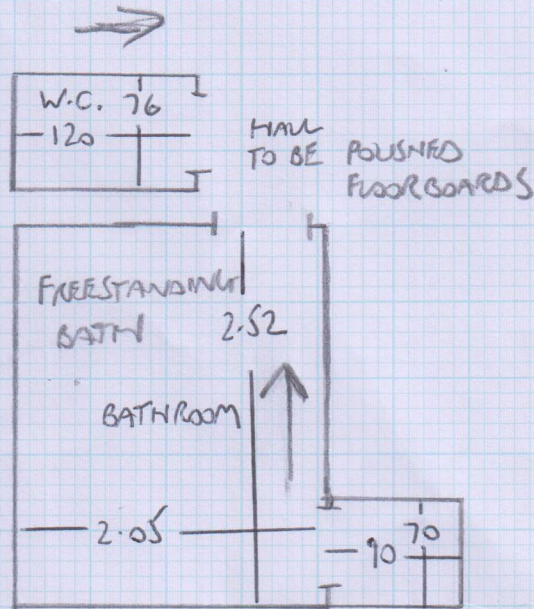

Job No: F24307
Name: CLAYTON
Address: TOP FLOOR FLAT
9 QUEENSMILL RD SW6 6JP
Tel:
Sheet: 1 of 1

KARNDEN VAN GUCH

VGW817 Country oak 3 Boxes @ 325m²

9.75m²