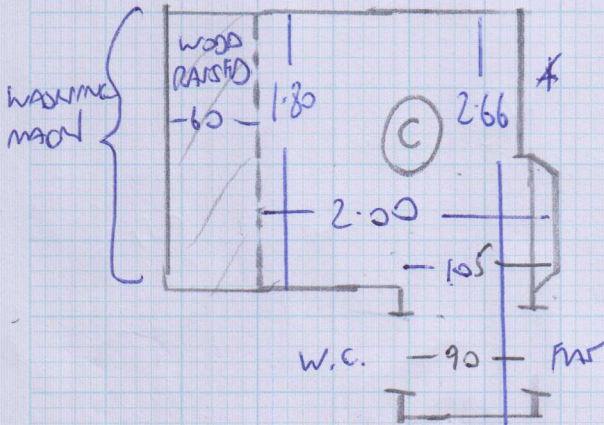

Job No: F24323
 Name: LINDSEY WJ
 Address: 110 UPPER NONWOOD
 ROAD, SW14 8DT
 Tel:
 Sheet: 1 of 2

MIKU '50'
 HC530 080

800 x 500 M

$8.00 \times 5.00 = 40m^2$

Job No: F24323
 Name: LINDSEAS LTD
 Address: 110 UPPER RICHMOND
 RD SW14 8DT
 Tel:
 Sheet: 2 of 2

TOP FLOOR

15 STRS 76x42

3 STRS
88
A

11 STRS .81
 1 W 97x63
 2 W 120x72
 3 W 77x70
 G-IF

F10