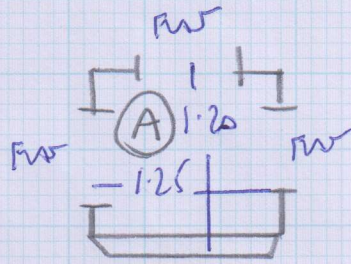

Job No: F24323
 Name: LINDSEY WJ
 Address: 110 UPPER NONWOOD
 ROAD, SW14 8DT
 Tel:
 Sheet: 1 of 2

MIKU '50'
 HC530 080

800 x 500 M

$8.00 \times 5.00 = 40m^2$

Job No: F24323
 Name: LINDSEAS LTD
 Address: 110 UPPER RICHMOND
 RD SW14 8DT
 Tel:
 Sheet: 2 of 2

TOP FLOOR

15 STRS 76x42

3 STRS
88
A

11 STRS .81
 1 W 97x63
 2 W 120x72
 3 W 77x70
 G-IF

F10