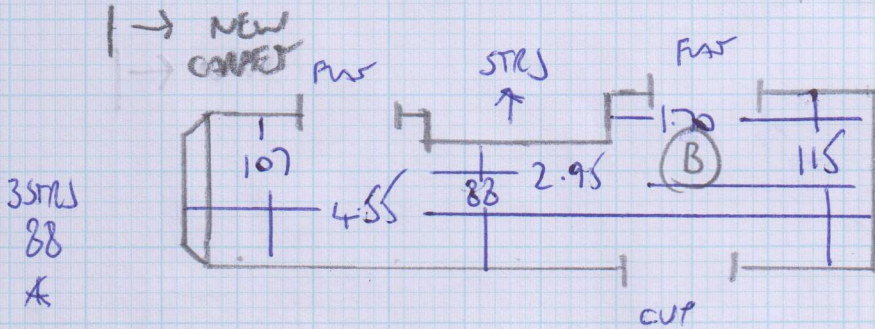

Job No: F24323
 Name: LINDSEY WJ
 Address: 110 UPPER NONWOOD
 ROAD, SW14 8DT
 Tel:
 Sheet: 1 of 2

MIKU '50'
 HC530 080

800 x 500 M

$8.00 \times 5.00 = 40m^2$

Job No: F24323
 Name: LINDSEAS LTD
 Address: 110 UPPER RICHMOND
 RD SW14 8DT
 Tel:
 Sheet: 2 of 2

TOP FLOOR

15 STRS 76x42

3 STRS
88
A

11 STRS .81
 1 W 97x63
 2 W 120x72
 3 W 77x70
 G-IF

F10