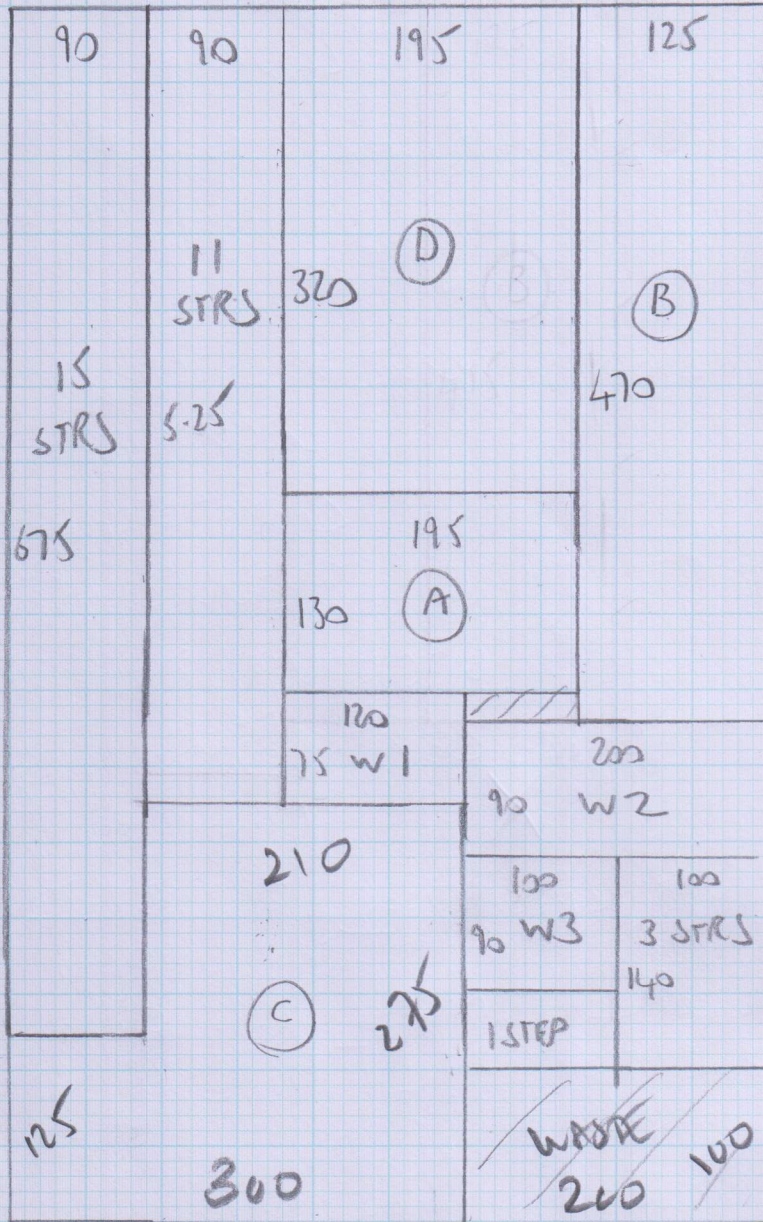

Job No: F24323
 Name: LINDSEY WJ
 Address: 110 UPPER NONWOOD
 ROAD, SW14 8DT
 Tel:
 Sheet: 1 of 2

MIKU '50'
 HC530 080

800 x 500 M

$8.00 \times 5.00 = 40m^2$

Job No: F24323
 Name: LINDSEAS LTD
 Address: 110 UPPER RICHMOND
 RD SW14 8DT
 Tel:
 Sheet: 2 of 2

TOP FLOOR

15 STRS 76x42

3 STRS
88
A

11 STRS .81
 1 W 97x63
 2 W 120x72
 3 W 77x70
 G-IF

F10