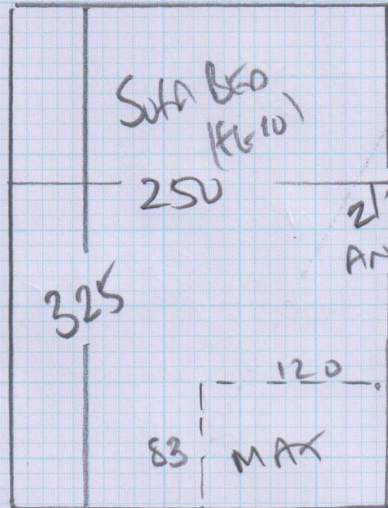

Job No: F2A32A
 Name: DONOVAN
 Address: 79 KENYON ST
 SW6 6LA
 Tel:
 Sheet: 1 of 1

Room At End of Garden

CUT BACK VINYL IN ARCHITRAVE
 SO BAN FINISHES IN RIGHT
 PLACE UNDER DOOR.

CAR MAT
 85cm x 120cm
 + ANCO SQUARE EDGE

Door in

HULWORTH LW20 (ARCTIC GREY)

265 x 400 + CAR MAT 125 x 100cm

10.60m²

CUT DOWN TO 120 x 85cm

WOOD FLOOR - (CHIT/BLAND)

NO UTILITY