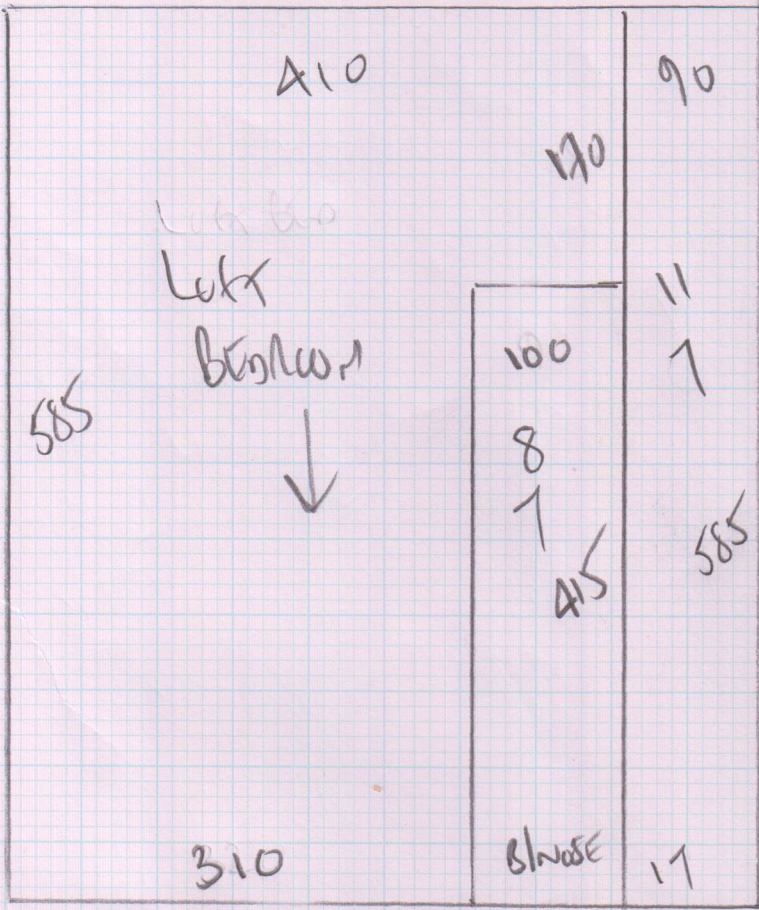

Job No: F 24325  
 Name: VIRETUS  
 Address: 35 LANE MARK ST  
 SW 6 BJT  
 Tel:  
 Sheet: 1 of 4

Fineloc  
 Color flo - 494  
 (Rejavik)

- Panel 585 x 500
- Panel 430 x 500
- Panel 375 x 500
- Panel 435 x 500

---

- 1825 x 500

91.25m<sup>2</sup>

Job No: F24325  
Name: VRETTUS  
Address: 35 LANDMERE ST  
SW6 6J1  
Tel:  
Sheet: 2 of 4

Job No: F24325  
 Name: VLETOS  
 Address: 35 LANSHAM ST  
 SW6 6JY  
 Tel:  
 Sheet: A of A