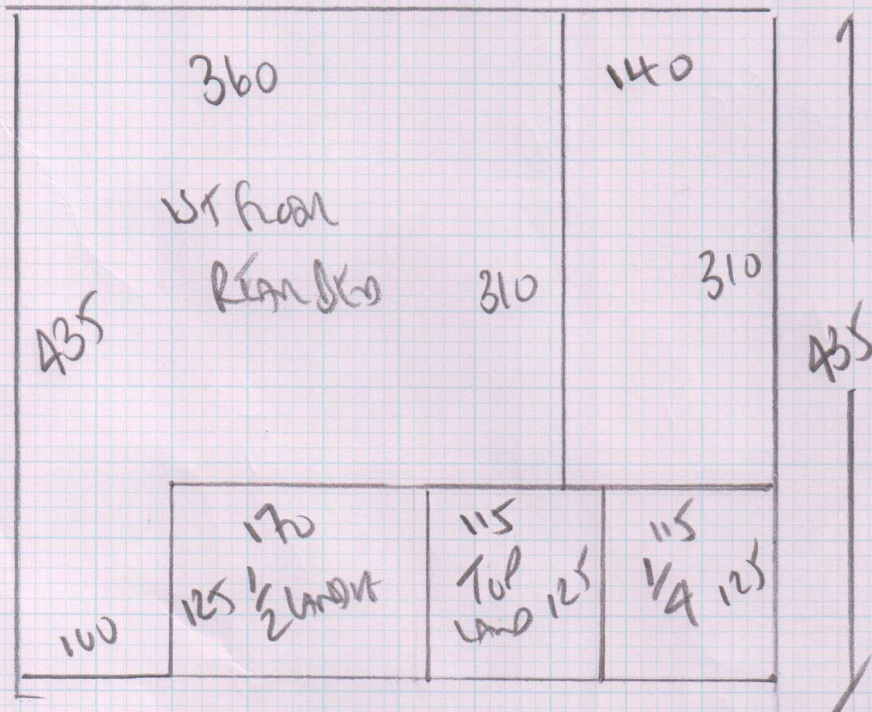

Job No: F 24325  
 Name: VIRETUS  
 Address: 35 LANE MARK ST  
 SW 6 BJT  
 Tel:  
 Sheet: 1 of 4

Fineloc  
 Color flo - 494  
 (Rejavik)

- Panel 585 x 500
- Panel 430 x 500
- Panel 375 x 500
- Panel 435 x 500

---

- 1825 x 500

91.25m<sup>2</sup>

Job No: F24325  
Name: VRETTUS  
Address: 35 LANDMERE ST  
SW6 6J1  
Tel:  
Sheet: 2 of 4

Job No: F24325  
 Name: VLETOS  
 Address: 35 LANSHAM ST  
 SW6 6JY  
 Tel:  
 Sheet: A of A