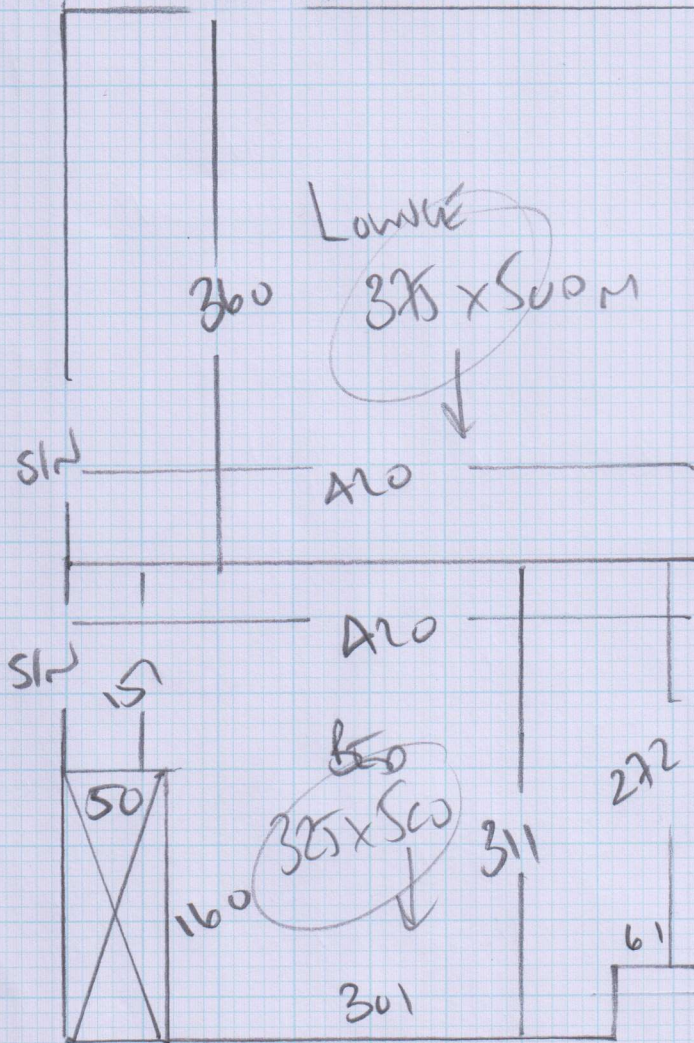

Job No: F24330
 Name: Lennan
 Address: 2 FAYES (2nd floor)
 67 Elm Park Gardens
 Tel: SWLO 9QE
 Sheet: 1 of 1

Kitchen

TIE GARDENS
SHINDOWN

MIKU 110
 LOUNGE 375 x 500
 BED 325 x 500

700 x 500
 35M2

FR 4573