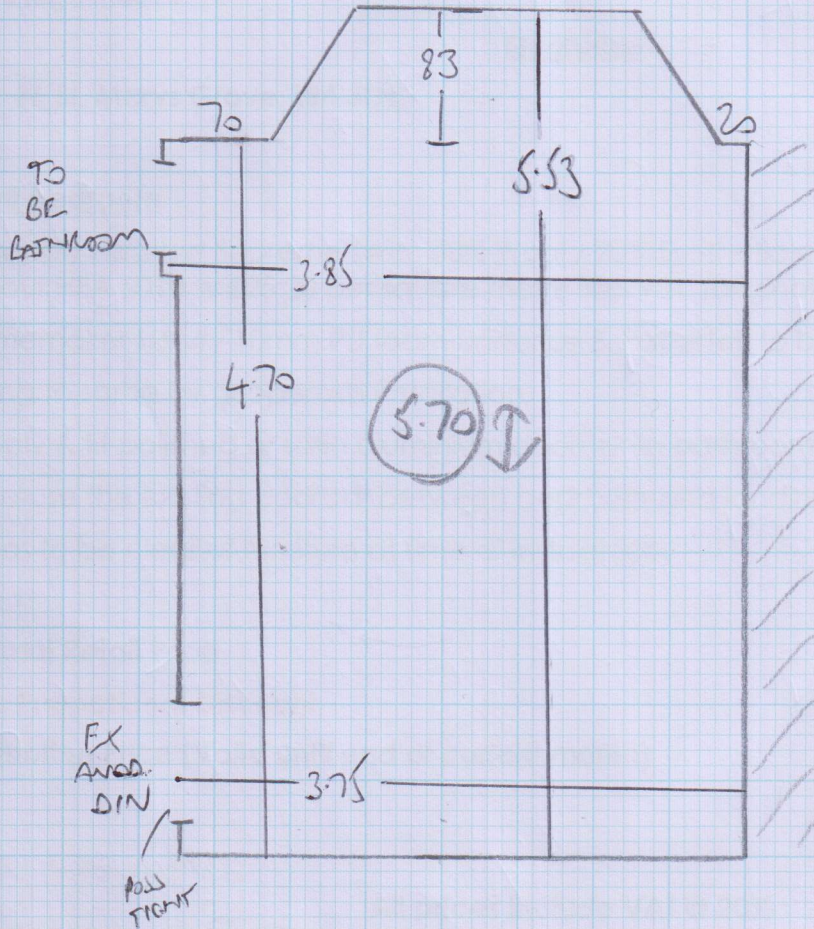

Job No: F24332

Name: SMW INVESTMENTS

Address: 36 ST. MARYS GROVE  
W4 3LN

Tel:

Sheet: 1 of 1

HEATHER  
SUPREME TWIST  
- HEA 5010  
5.70 x 4.70  
=