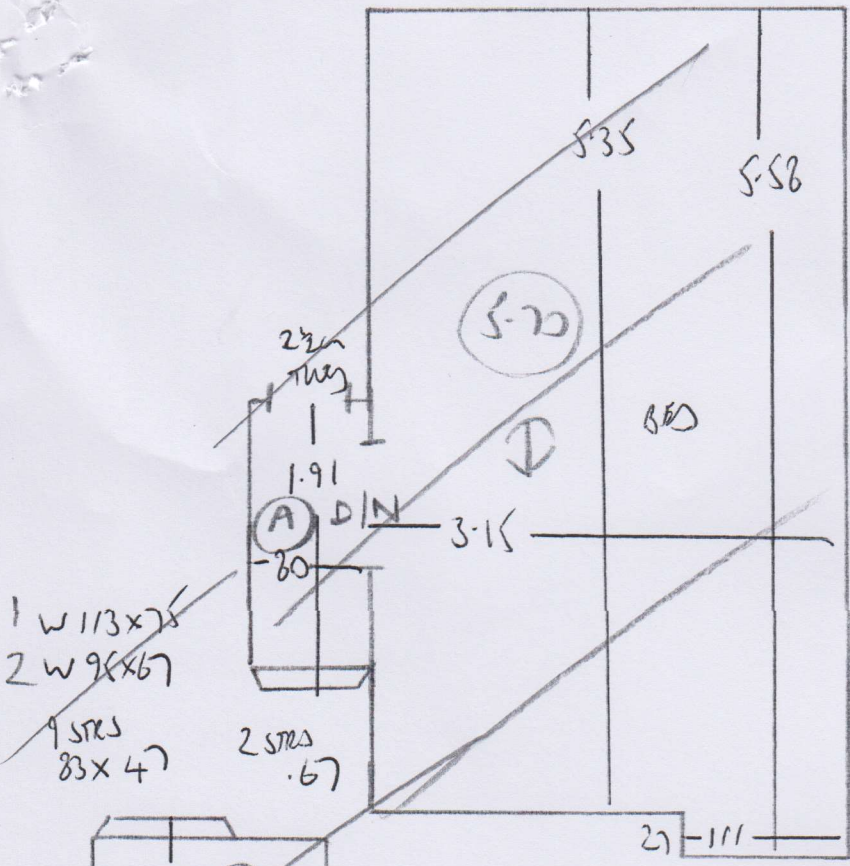

Job No: F24334  
 Name: KILWOOD  
 Address: 14 WARD AVE  
 SW6 6LE  
 Tel:  
 Sheet: 1 of 2

Other  
 627/22  
 375 x 500

Top Floor

F24334  
~~20129~~  
 KIRKWOOD  
 14 WALDO AVE  
 SWB GRE

2 OF 3

1 W 113x75  
 2 W 98x67  
 1 STPS  
 83x47  
 2 STPS  
 .67

Bl-1 60x110  
 Bl-2 45x90  
 11-7  
 45x84

KAMEN  
 07769  
 287050