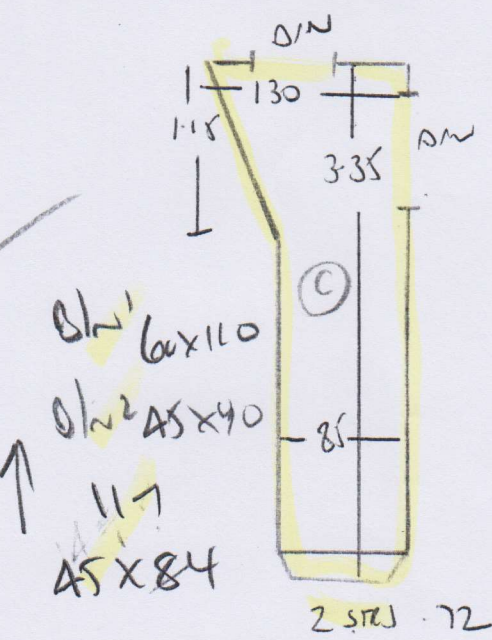

Job No: F24334  
 Name: KILWOOD  
 Address: 14 WARD AVE  
 SW6 6LE  
 Tel:  
 Sheet: 1 of 2

Other  
 627/22  
 375 x 500

Top Floor

F24334  
~~20129~~  
 KIRKWOOD  
 14 WALDO AVE  
 SWB GRE

2 OF 3

1 W 113x75  
 2 W 98x67  
 1 STPS  
 83x47  
 2 STPS  
 .67

Bl-1 60x110  
 Bl-2 45x90  
 11-7  
 45x84

KAMEN  
 07769  
 287050