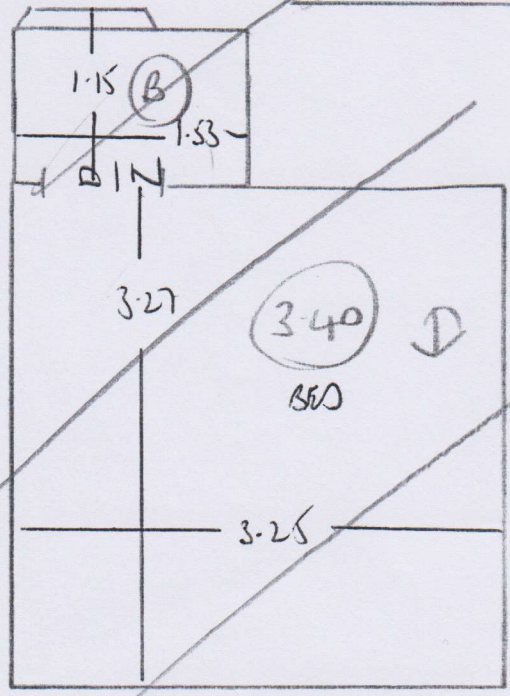

Job No: F24334  
 Name: KILWOOD  
 Address: 14 WARD AVE  
 SW6 6LE  
 Tel:  
 Sheet: 1 of 2

Other  
 627/22  
 375 x 500

Top Floor

F24334  
~~20129~~  
 KIRKWOOD  
 14 WALDO AVE  
 SWB GRE

2 OF 3

1 W 113x75  
 2 W 98x67  
 1 STPS  
 83x47  
 2 STPS  
 .67

Bl-1 60x110  
 Bl-2 45x90  
 11-7  
 45x84

KAMEN  
 07769  
 287050