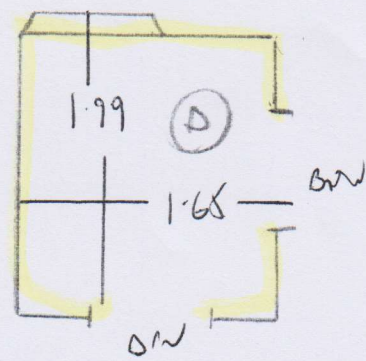

Job No: F24334  
 Name: KILWOOD  
 Address: 14 WARD AVE  
 SW6 6LE  
 Tel:  
 Sheet: 1 of 2

Other  
 627/22  
 375 x 500

Top Floor

F24334  
~~20129~~  
 KIRKWOOD  
 14 WALDO AVE  
 SWB GRE

2 OF 3

1 W 113x75  
 2 W 98x67  
 1 STPS  
 83x47  
 2 STPS  
 .67

Bl-1 60x110  
 Bl-2 45x90  
 11-7  
 45x84

KAMEN  
 07769  
 287050