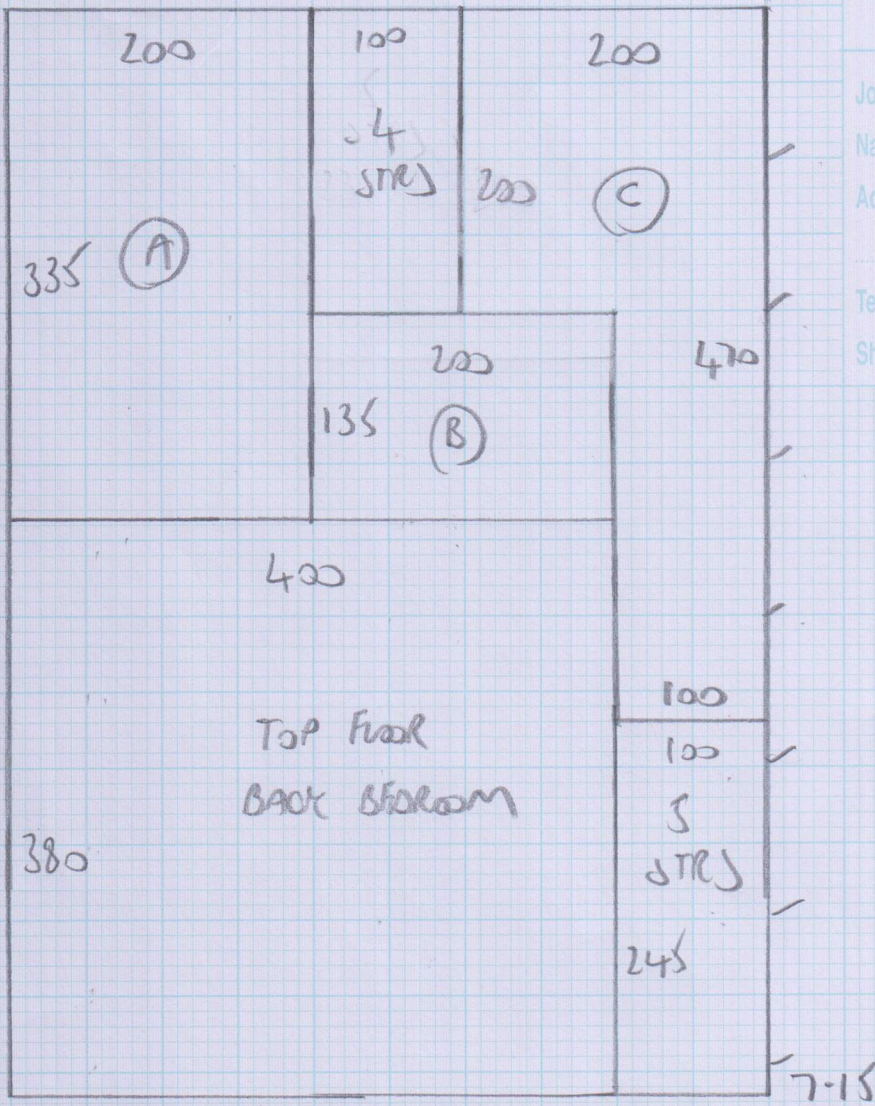

Job No: (24337)  
 Name: BLAZE & CO  
 Address: 31 CLONCURRY ST  
 SW6 BDR  
 Tel:  
 Sheet: 2 of 5

Job No: 124337  
 Name: BUREX CO  
 Address: 31 CLONCUNRY ST  
 SW6 6DR  
 Tel: \_\_\_\_\_  
 Sheet: 3 of 5

FIRST FLOOR

Job No: **f24237**  
 Name: **BUCE & CO**  
 Address: **31 CONCRETE ST SW6 6DR**  
 Tel: \_\_\_\_\_  
 Sheet: **A of 5**

GIF  
 13 STRS. 81

TOP FLOOR

Job No: F2A337  
Name: BLAZEX CO  
Address: 31 CLONCURRY ST  
SW6 6DR  
Tel:  
Sheet: 5 of 5