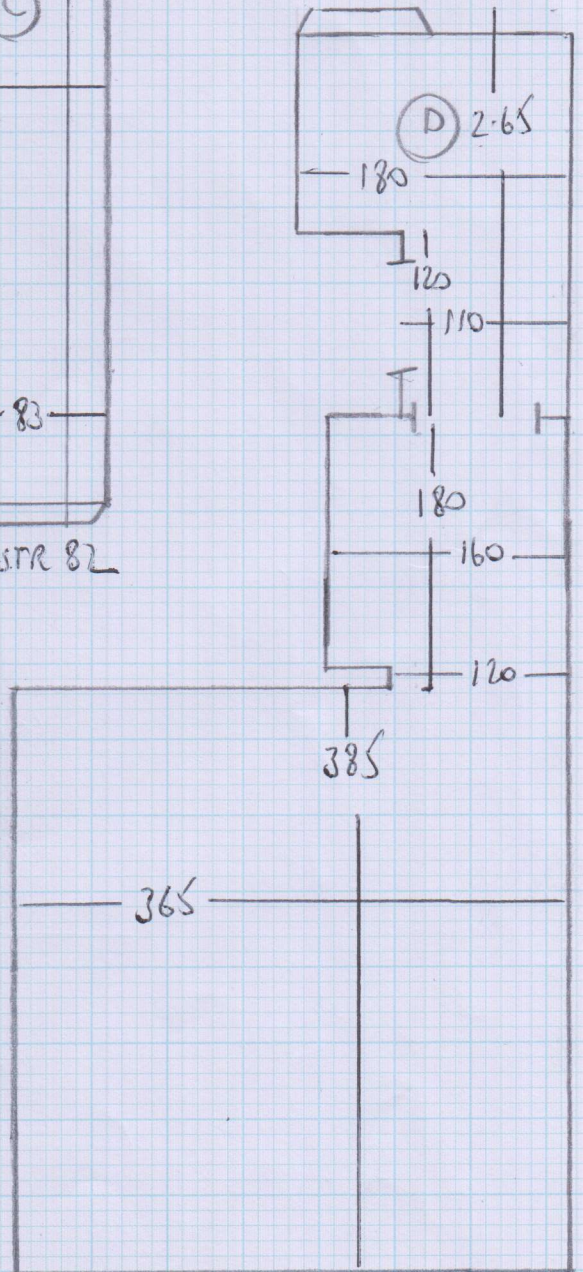

Job No: (24337)  
 Name: BLAZE & CO  
 Address: 31 CLONCURRY ST  
 SW6 BDR  
 Tel:  
 Sheet: 2 of 5

Job No: 124337  
 Name: BUREX CO  
 Address: 31 CLONCUNRY ST  
 SW6 6DR  
 Tel: \_\_\_\_\_  
 Sheet: 3 of 5

FIRST FLOOR

Job No: **f24237**  
 Name: **BUCE & CO**  
 Address: **31 CONCRETE ST SW6 6DR**  
 Tel: \_\_\_\_\_  
 Sheet: **A of 5**

GIF  
 13 STRS. 81

TOP FLOOR

Job No: F2A337  
Name: BLAZEX CO  
Address: 31 CLONCURRY ST  
SW6 6DR  
Tel:  
Sheet: 5 of 5