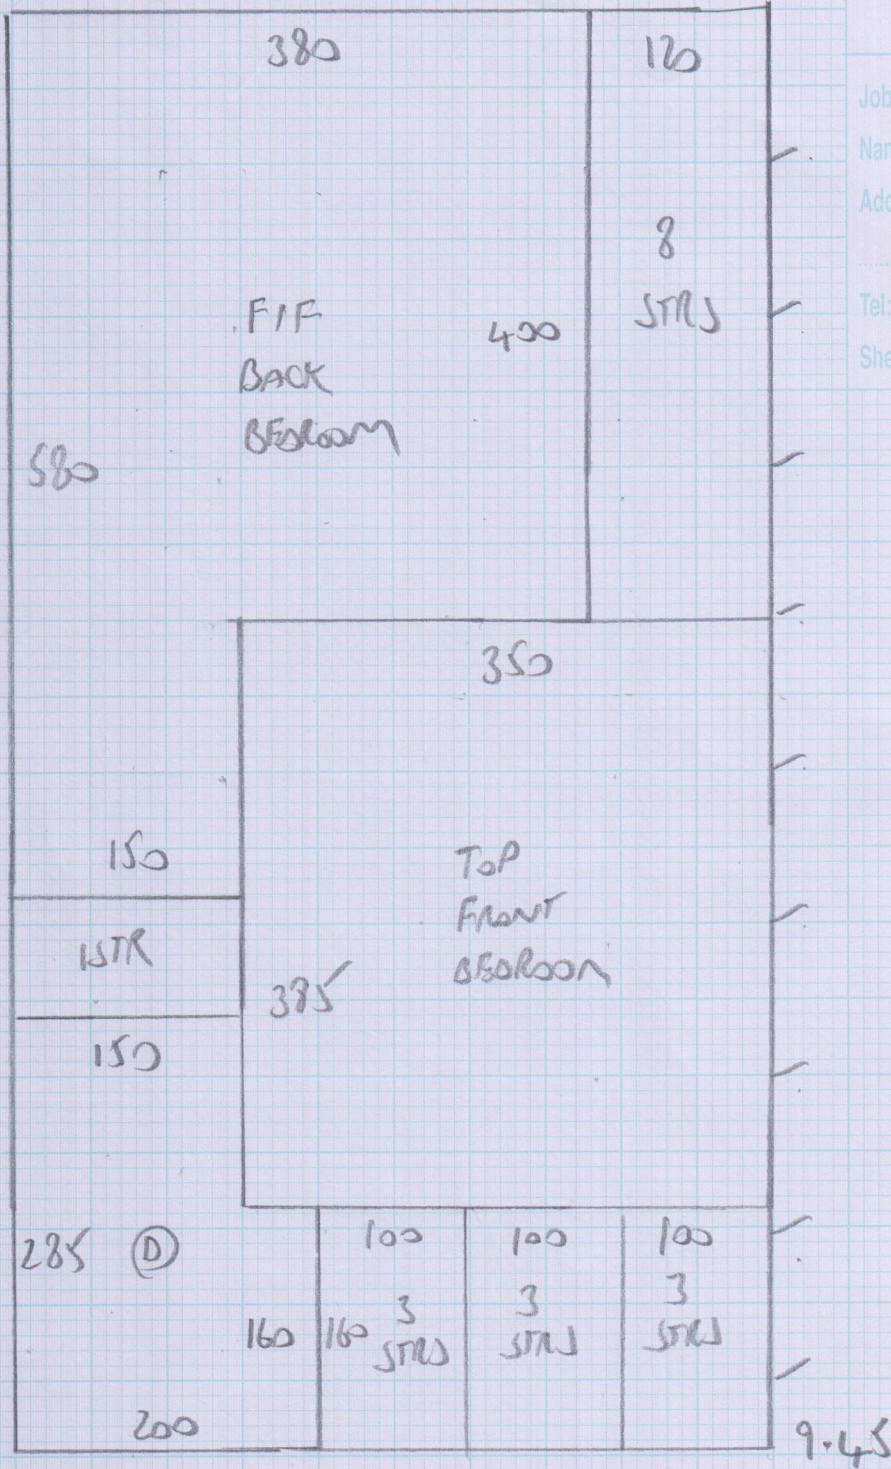

Job No: (24337)  
 Name: BLAZE & CO  
 Address: 31 CLONCURRY ST  
 SW6 BDR  
 Tel:  
 Sheet: 2 of 5

Job No: 124337  
 Name: BUREX CO  
 Address: 31 CLONCUNRY ST  
 SW6 6DR  
 Tel: \_\_\_\_\_  
 Sheet: 3 of 5

FIRST FLOOR

Job No: **f24237**  
 Name: **BUCE & CO**  
 Address: **31 CONCRETE ST SW6 6DR**  
 Tel: \_\_\_\_\_  
 Sheet: **A of 5**

GIF  
 13 STRS. 81

TOP FLOOR

Job No: F2A337  
Name: BLAZEX CO  
Address: 31 CLONCURRY ST  
SW6 6DR  
Tel:  
Sheet: 5 of 5