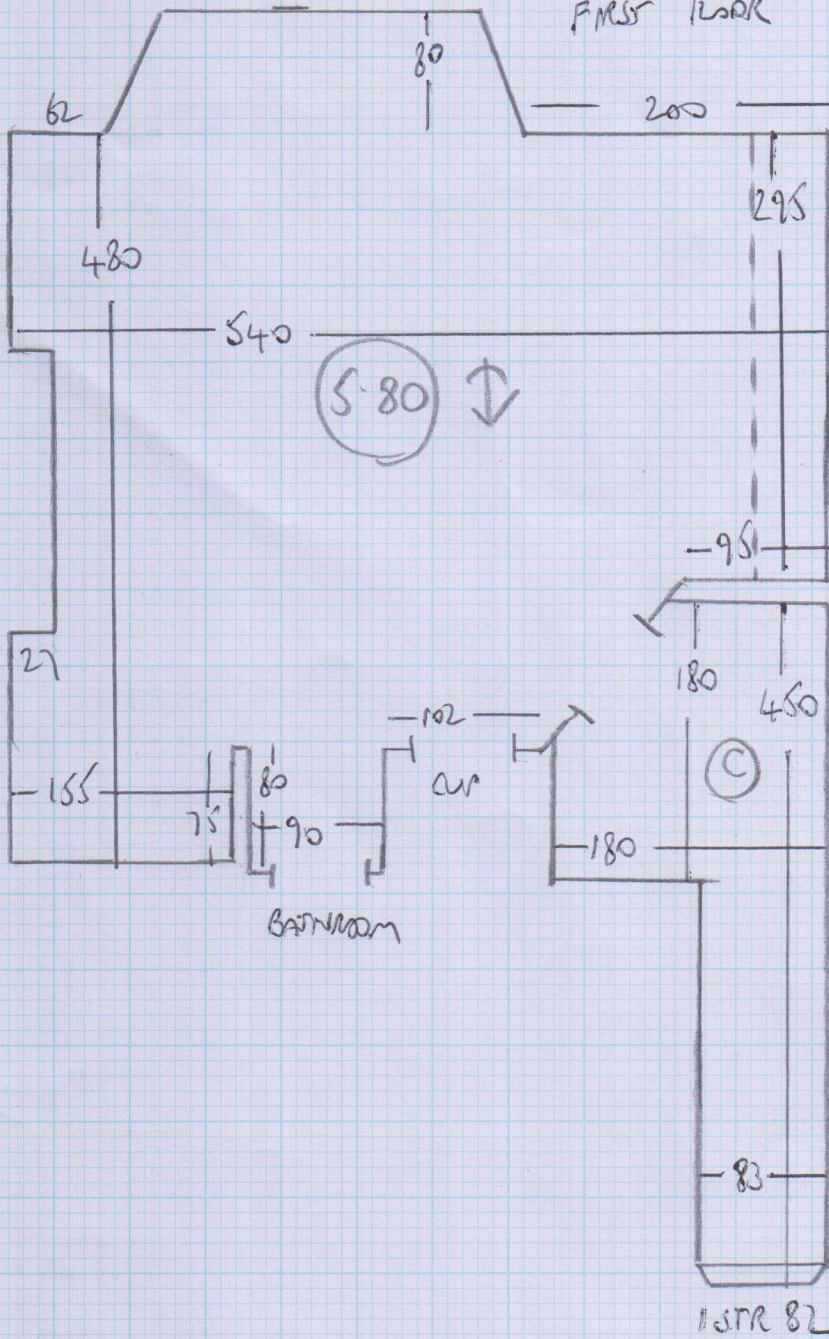

Job No: (24337)  
 Name: BLAZE & CO  
 Address: 31 CLONCURRY ST  
 SW6 BDR  
 Tel:  
 Sheet: 2 of 5

Job No: 124337  
 Name: BUREX CO  
 Address: 31 CLONCUNRY ST  
 SW6 6DR  
 Tel: \_\_\_\_\_  
 Sheet: 3 of 5

FIRST FLOOR

Job No: **f24237**  
 Name: **BUCE & CO**  
 Address: **31 CONCRETE ST SW6 6DR**  
 Tel: \_\_\_\_\_  
 Sheet: **A of 5**

GIF  
 13 STRS. 81

TOP FLOOR

Job No: F2A337  
Name: BLAZEX CO  
Address: 31 CLONCURRY ST  
SW6 6DR  
Tel:  
Sheet: 5 of 5