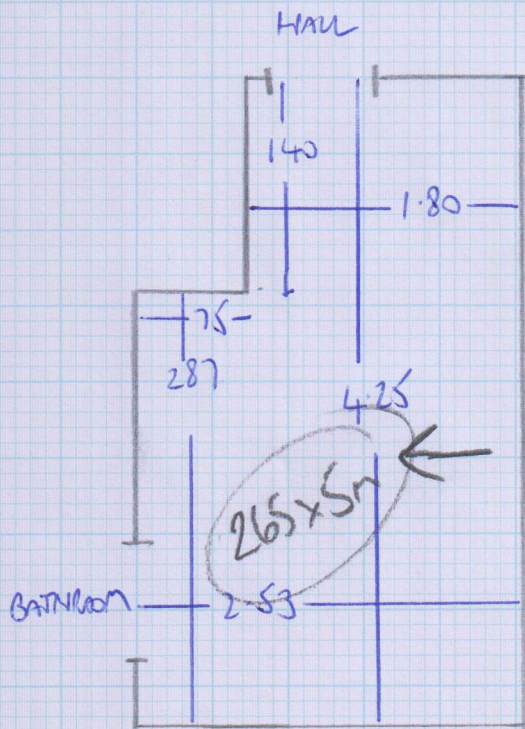

Job No: F24342
 Name: SKEET
 Address: 34 FAIRBURN COURT
 ST. JOHNS AVENUE SWISZAU
 Tel: _____
 Sheet: 1 of 1

LULWORM LW23
 575 x 400m

LULWORM LW23
 265 x 500m