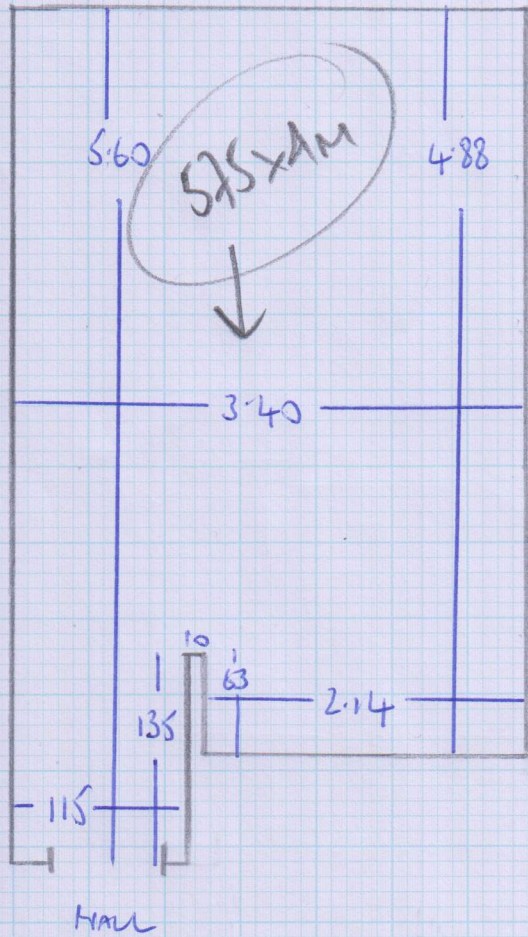

Job No: F24342
 Name: SKEET
 Address: 34 FAIRBURN COURT
 ST. JOHNS AVENUE SWISZAU
 Tel: _____
 Sheet: 1 of 1

LULWORM LW23
 575 x 400m

LULWORM LW23
 265 x 500m