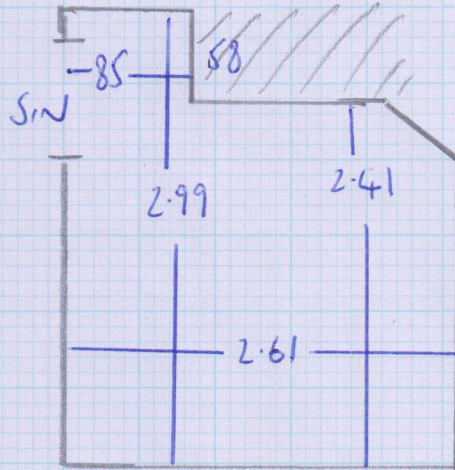

Job No: F24343
Name: CUE DEVELOPMENTS
Address: 91 ELGIN MANSIONS
ELGIN AVENUE W9 2DA
Tel:
Sheet: 1 of 1

NATURAL LOCP
BOUCHE - FAX
275 x 400M