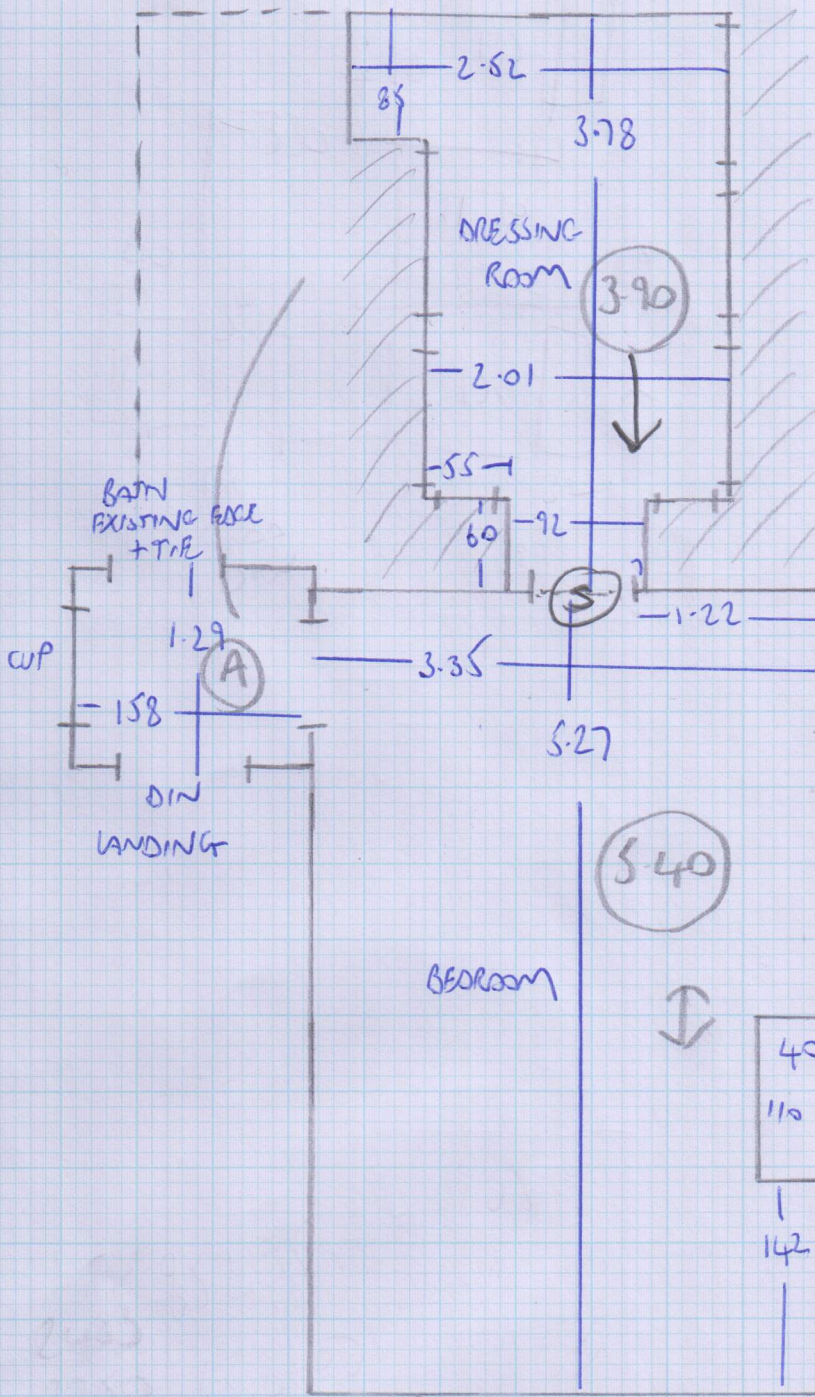

Job No: F24344

Name: COLVILLE

Address: 3 ELDON ROAD
W8 5PU

Tel:

Sheet: 1 of 1

WEST END VELVET
Colour WHITE

540 x 400 M

390 x 400 M

930 x 400 M

2ND floor so

cut into 2 rooms
+ SEAM DOORWAY