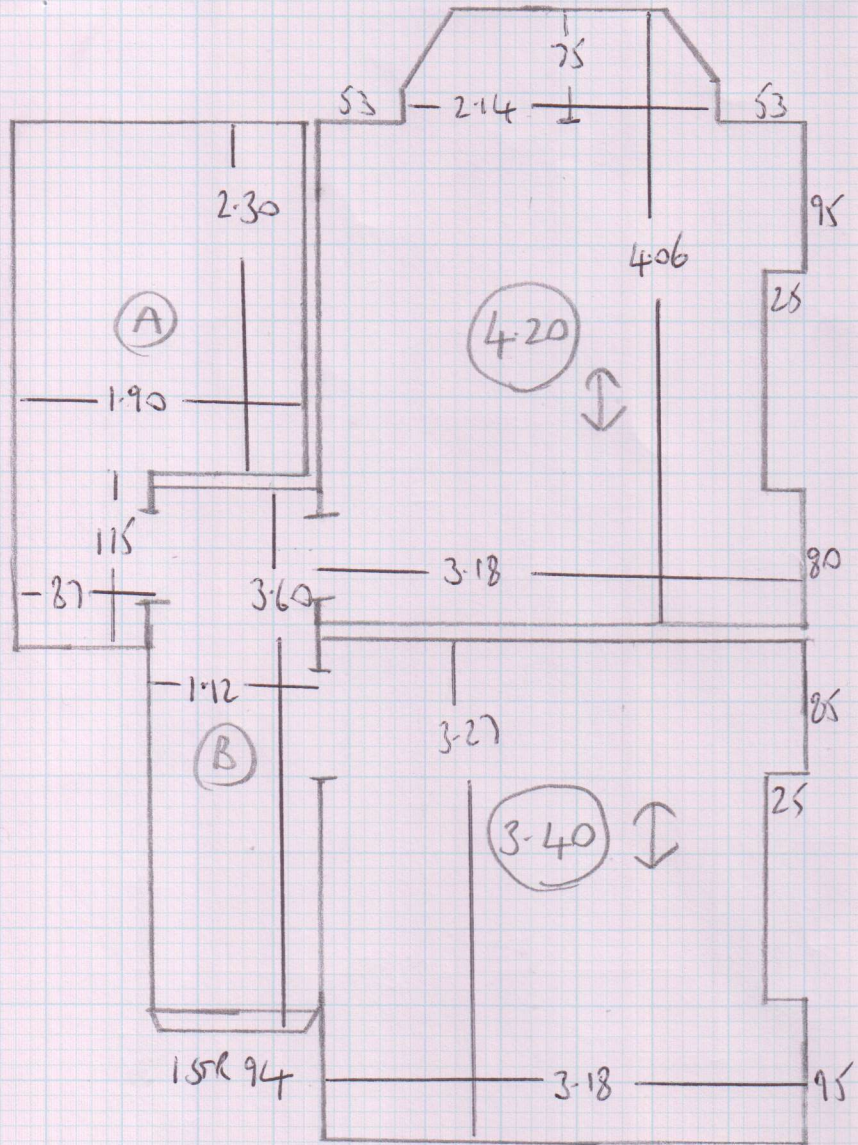

Job No: F24345
 Name: GUPTA
 Address: 32A VALETTA ROAD
 W3 7TN
 Tel:
 Sheet: 1 of 2

6-75 RAW TEXTURES LOOP

4-20 BGO COLOR JUNE

3-40 BGO

$$14.35m \times 4.00m = 57.4m^2$$

BATHROOM - SELVA VINYL 2125 NIMARUE

250m x 300m

A

Job No: F24345
 Name: GUPTA
 Address: 32A VALETTA ROAD
 W3 7TN
 Tel:
 Sheet: 2 of 2

13 STRS. 88