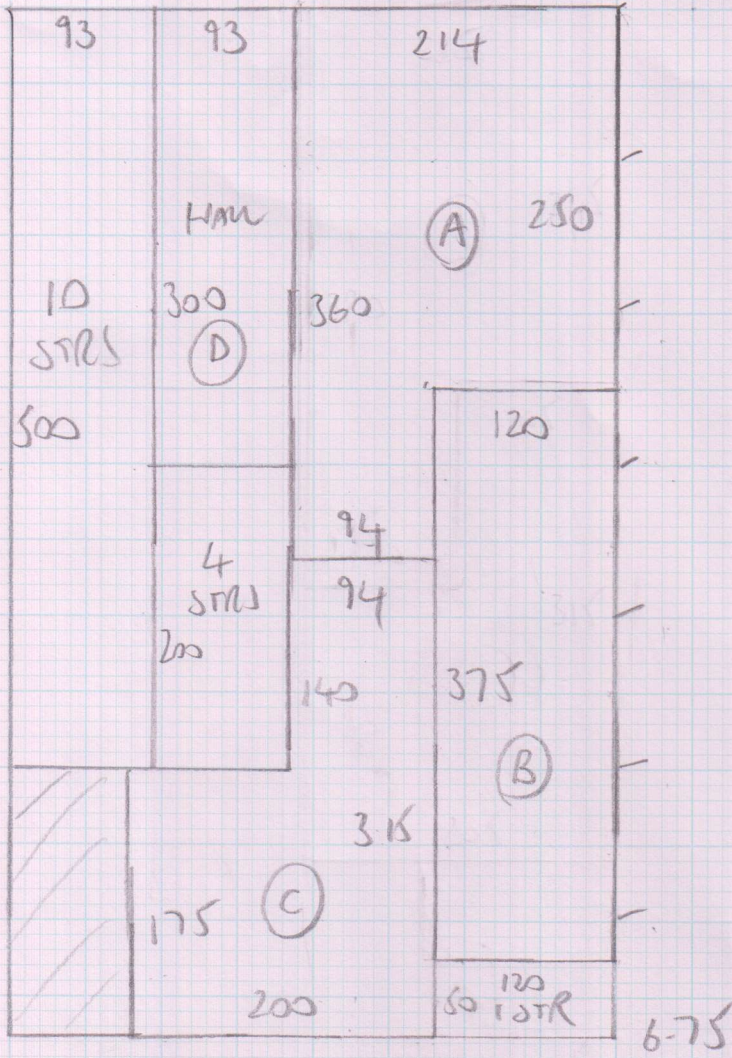

Job No: F24345
 Name: GUPTA
 Address: 32A VALETTA ROAD
 W3 7TN
 Tel:
 Sheet: 1 of 2

6-75 RAW TEXTURES LOOP

4-20 BGO COLOR JUNE

3-40 BGO

$$14.35m \times 4.00m = 57.4m^2$$

BATHROOM - SELVA VINYL 2125 NIMARUE

250m x 300m

A

Job No: F24345
 Name: GUPTA
 Address: 32A VALETTA ROAD
 W3 7TN
 Tel:
 Sheet: 2 of 2

13 STRS. 88