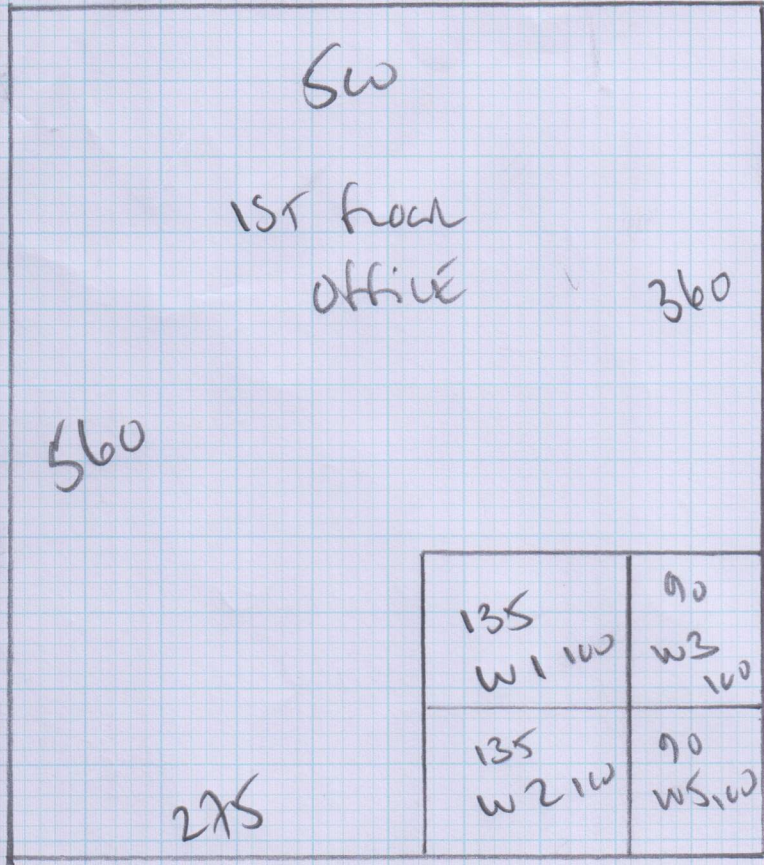

Job No: F2A3A09  
 Name: Huan-Juan  
 Address: SLOWDOWN  
 CLATHAM  
 Tel: SWA037  
 Sheet: 1 of 3

560  
 IF ...  
 ...

RECO Loop  
 COLU 848

PLAN 1 560 x 560  
 PLAN 2 505 x 505

1065 x 505  
 53.25m<sup>2</sup>

Job No: F24349  
 Name: LOUISE ANN JONES  
 Address: 5C OLD ROAD  
 CHATHAM  
 Tel: SW40J1  
 Sheet: 3 of 3

Concrete floor  
 white CARPET on floor + miller  
 prime floor + latex resin's.  
 'WEEKEND WORK'