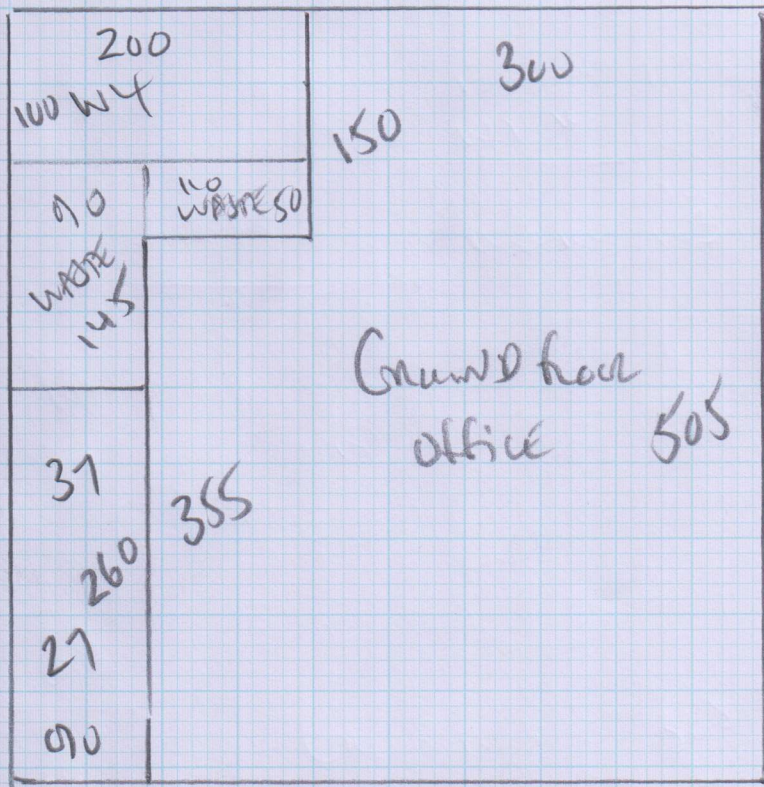

Job No: F2A3A09  
 Name: Huan-Juan  
 Address: SLOWDOWN  
 CLATHAM  
 Tel: SWA037  
 Sheet: 1 of 3

560  
 IF ...  
 ...

RECO Loop  
 COLU 848

PLAN 1 560 x 560  
 PLAN 2 505 x 505

1065 x 505  
 53.25m<sup>2</sup>

Job No: F24349  
 Name: LOUISE ANN JONES  
 Address: 5C OLD ROAD  
 CHATHAM  
 Tel: SW40J1  
 Sheet: 3 of 3

Concrete floor  
 white CARPET on floor + miller  
 prime floor + latex resin's.  
 'WEEKEND WORK'