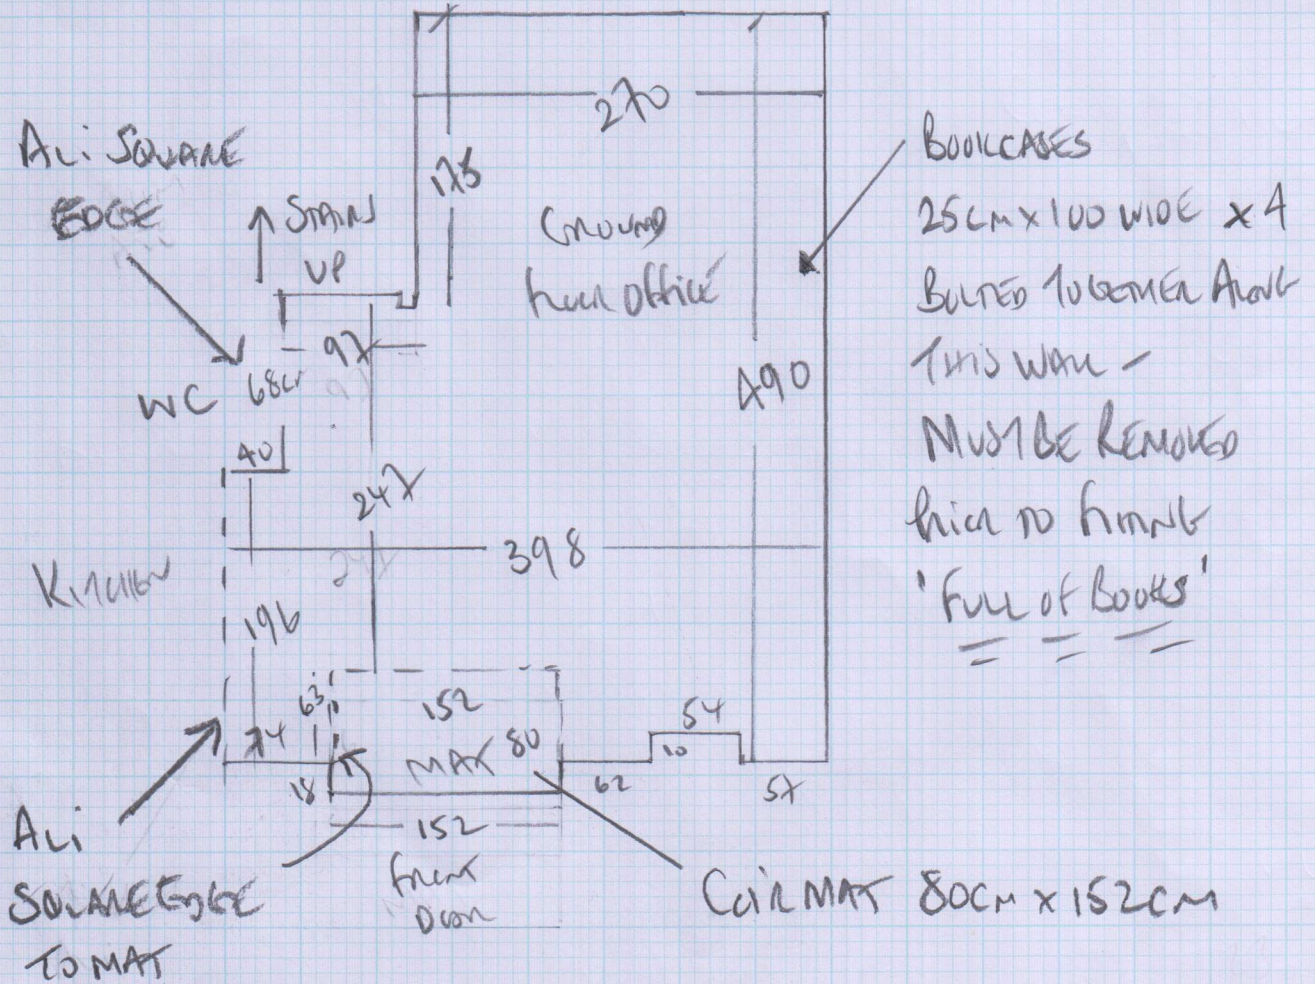

Job No: F2A3A09  
 Name: Huan-Juan  
 Address: SLOWDOWN  
 CLATHAM  
 Tel: SWA037  
 Sheet: 1 of 3

560  
 IF ...  
 ...

RECO Loop  
 COLU 848

PLAN 1 560 x 560  
 PLAN 2 505 x 505

1065 x 505  
 53.25m<sup>2</sup>

Job No: F24349  
 Name: LOUISE ANN JONES  
 Address: 5C OLD ROAD  
 CHATHAM  
 Tel: SW40J1  
 Sheet: 3 of 3

Concrete floor  
 white CARPET on floor + miller  
 prime floor + latex resin's.  
 'WEEKEND WORK'

Kitchen 6 Boxes P 19.5cm

CLASH NEEDED W/PAN

W/PAN

CLASH NEEDED W/PAN?

CLASH

NEEDED

W/PAN