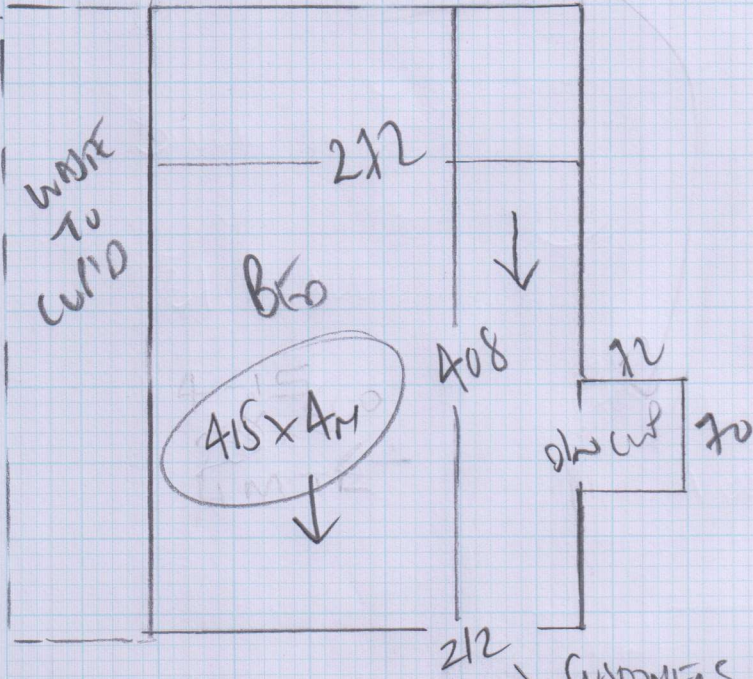

Job No: F 24357
 Name: RADCLIFFE
 Address: 34B MANNINGTON SQ
 WYFORD ROAD
 Tel: SW6 6UA
 Sheet: 1 of 1

REQUIRES D/WAL AIR
TO URBAND

CUSTOMERS HAS ON SITE

LEFT BY BUILDER AIR ZIG/ZAG

COLONADO 2211 (BOULE NEUMANS BELVEDERE ASH)

415 x 415

14.25m