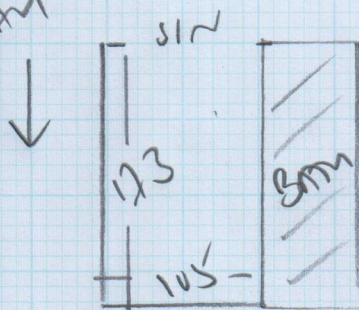

Job No: F24354
Name: ATKINS
Address: 1 SPENCER MAE RD
Queens Cus Com
Tel: W14 9TL
Sheet: 1 of 1

Stock Timber
Crown Mould
370 x 400

Run Plank
this way

Vinyl
185 x 200m

An arrow points down from the vinyl dimensions '185 x 200m'.