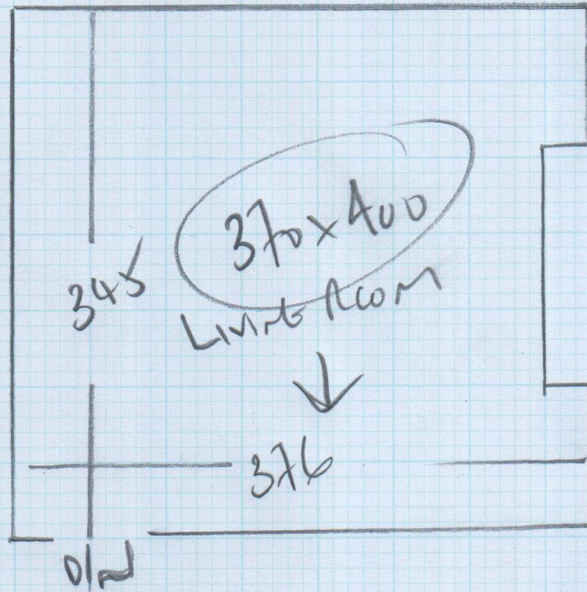

Job No: F24354
Name: ATKINS
Address: 1 SPENCER MAE RD
Queens Cus Com
Tel: W14 9TL
Sheet: 1 of 1

Stock Timber
Crown Mould
370 x 400

Run Plank
this way

Vinyl
185 x 200m

An arrow points down from the vinyl dimensions '185 x 200m'.