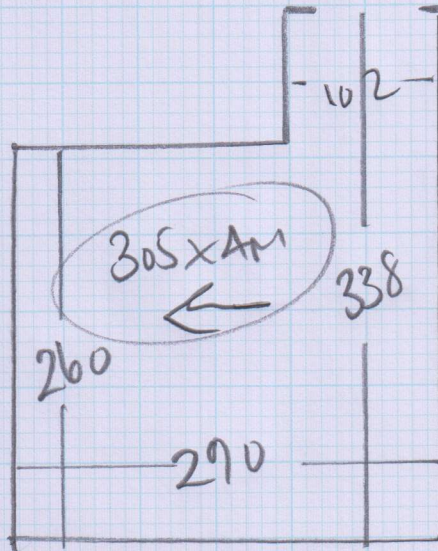

Job No: F2A358  
Name: WILDER  
Address: 99 ALBERT BROOK RD  
SW11 4PF  
Tel:  
Sheet: 1 of 1

Bm to wood

VELUX Deluxe  
Coloured 891

305 x 400M

Trim Carpet Around W/ROSE IN ETMAN'S BEDROOM  
WHILST ON SITE - SEE AICE ON SITE FOR DIREC