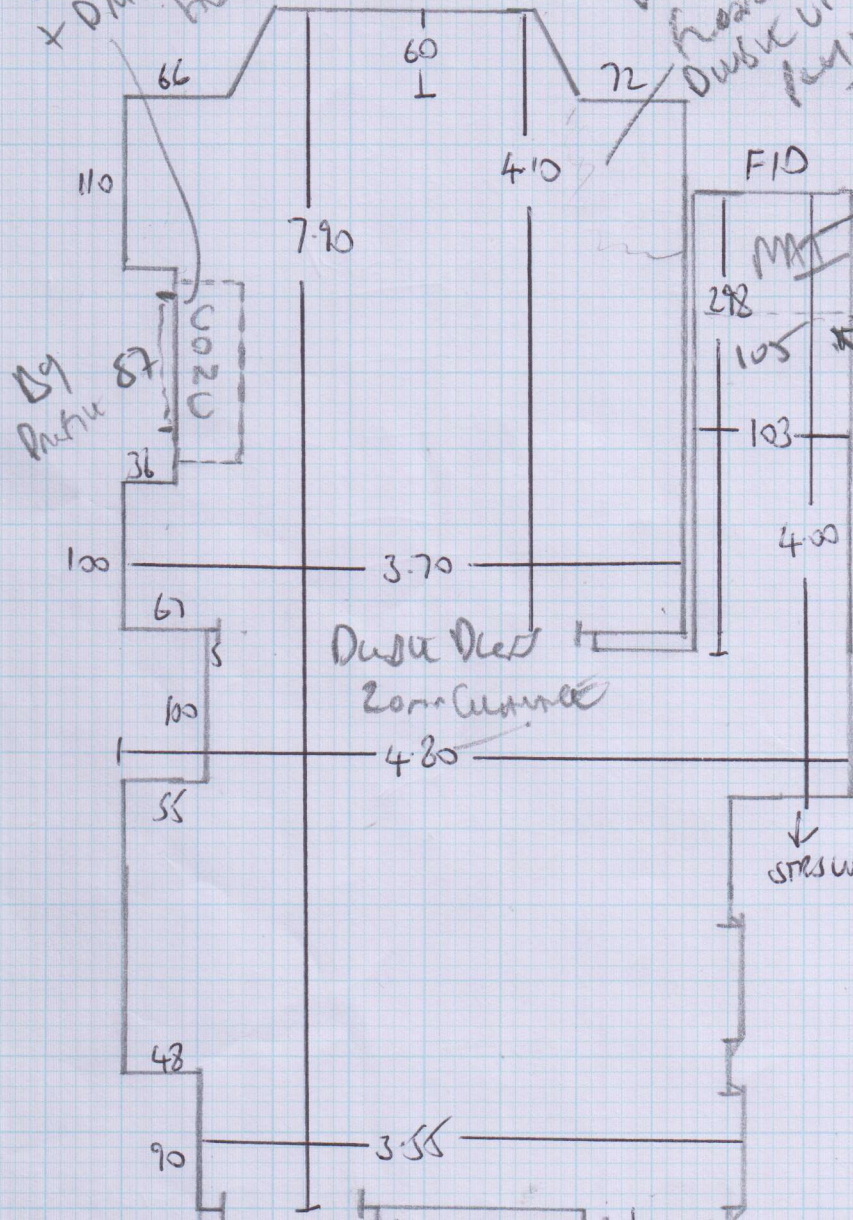

1 Heavy Sofa  
 2 Sofas (on castors)  
 + TV cabinet

Job No: F2A360  
 Name: OOLVM  
 Address: 27 MENIVE ROAD  
 SW6 7BB

Tel:  
 Sheet: 1 of 1

Golfing  
 + DMU + PUB  
 HEAVY

Diff in  
 floor  
 DUST UP  
 REQUIRED

CONFIRM SIZE OF  
 MAT

FITTED  
 DOWN  
 85x105

BRASS UPSTAIR

BOY CAS 2.71m

110x1m  
 CURTAIN  
 STRAP

NOISING  
 BR21  
 BRASS  
 185mm  
 1.17  
 BN STEP  
 (TO BE PAINTED  
 UNPOLISHED)

NOISING  
 BR21 BRASS  
 195mm  
 0.79  
 BN STEP  
 (TO BE PAINTED UNPOLISHED)